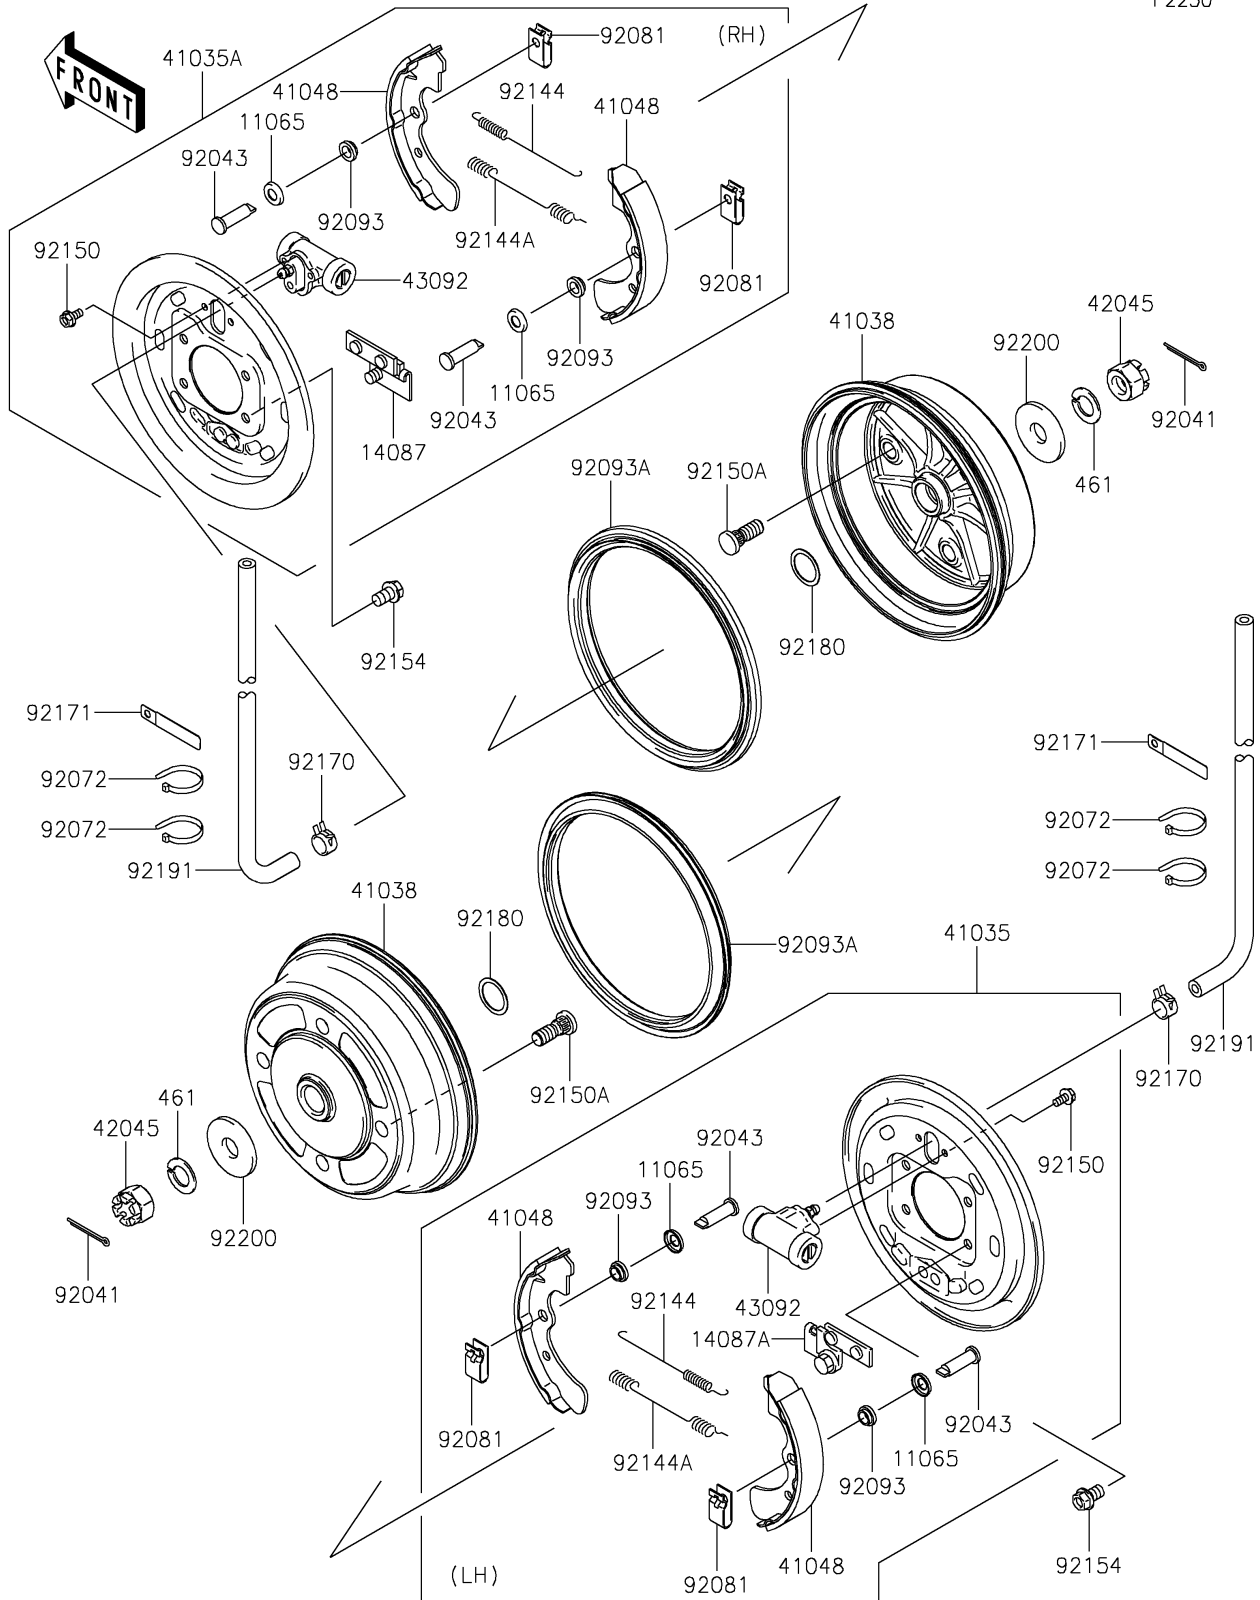

2021 MULE™ 4010 4x4 PARTS DIAGRAM

Front Hubs/Brakes

F2230

2021 MULE™ 4010 4x4 PARTS LIST

Front Hubs/Brakes

ITEM NAME	PART NUMBER	QUANTITY
CAP (Ref # 11065)	11065-1175	4
RETAINER-ASSY,RH (Ref # 14087)	14087-1001	1
RETAINER-ASSY,LH (Ref # 14087A)	14087-1002	1
PANEL-ASSY-BRAKE,FR,LH (Ref # 41035)	41035-7502	1
PANEL-ASSY-BRAKE,FR,RH (Ref # 41035A)	41035-7504	1
DRUM,FRONT BRAKE (Ref # 41038)	41038-0034	2
SHOE-BRAKE (Ref # 41048)	41048-7501	4
NUT,CASTLE,18MM (Ref # 42045)	42045-018	2
CYLINDER,FRONT BRAKE PANEL (Ref # 43092)	43092-1054	2
COTTER,4.0X35 (Ref # 92041)	92041-1053	2
PIN (Ref # 92043)	92043-1636	4
BAND,L=123 (Ref # 92072)	92072-030	4
SPRING,SHOE CLAMP (Ref # 92081)	92081-1904	4
SEAL (Ref # 92093)	92093-1532	4
SEAL,BS184.8X13.5ZS (Ref # 92093A)	92093-1543	2
SPRING,BRAKE (Ref # 92144)	92144-1300	2
SPRING,BRAKE (Ref # 92144A)	92144-1301	2
BOLT,FLANGED,6X12 (Ref # 92150)	92150-1166	4
BOLT (Ref # 92150A)	92150-1366	8
BOLT,FLANGED,10X16 (Ref # 92154)	92154-0803	8
CLAMP (Ref # 92170)	92170-2042	2
CLAMP,L=60 (Ref # 92171)	92171-0652	2
SHIM,25.2X32.5X0.6 (Ref # 92180)	92180-1353	2
TUBE,4.7X9.5X1100 (Ref # 92191)	92191-1525	2
WASHER,18.5X52X4.5 (Ref # 92200)	92200-1474	2
WASHER-SPRING,18MM (Ref # 461)	461DA1800	2