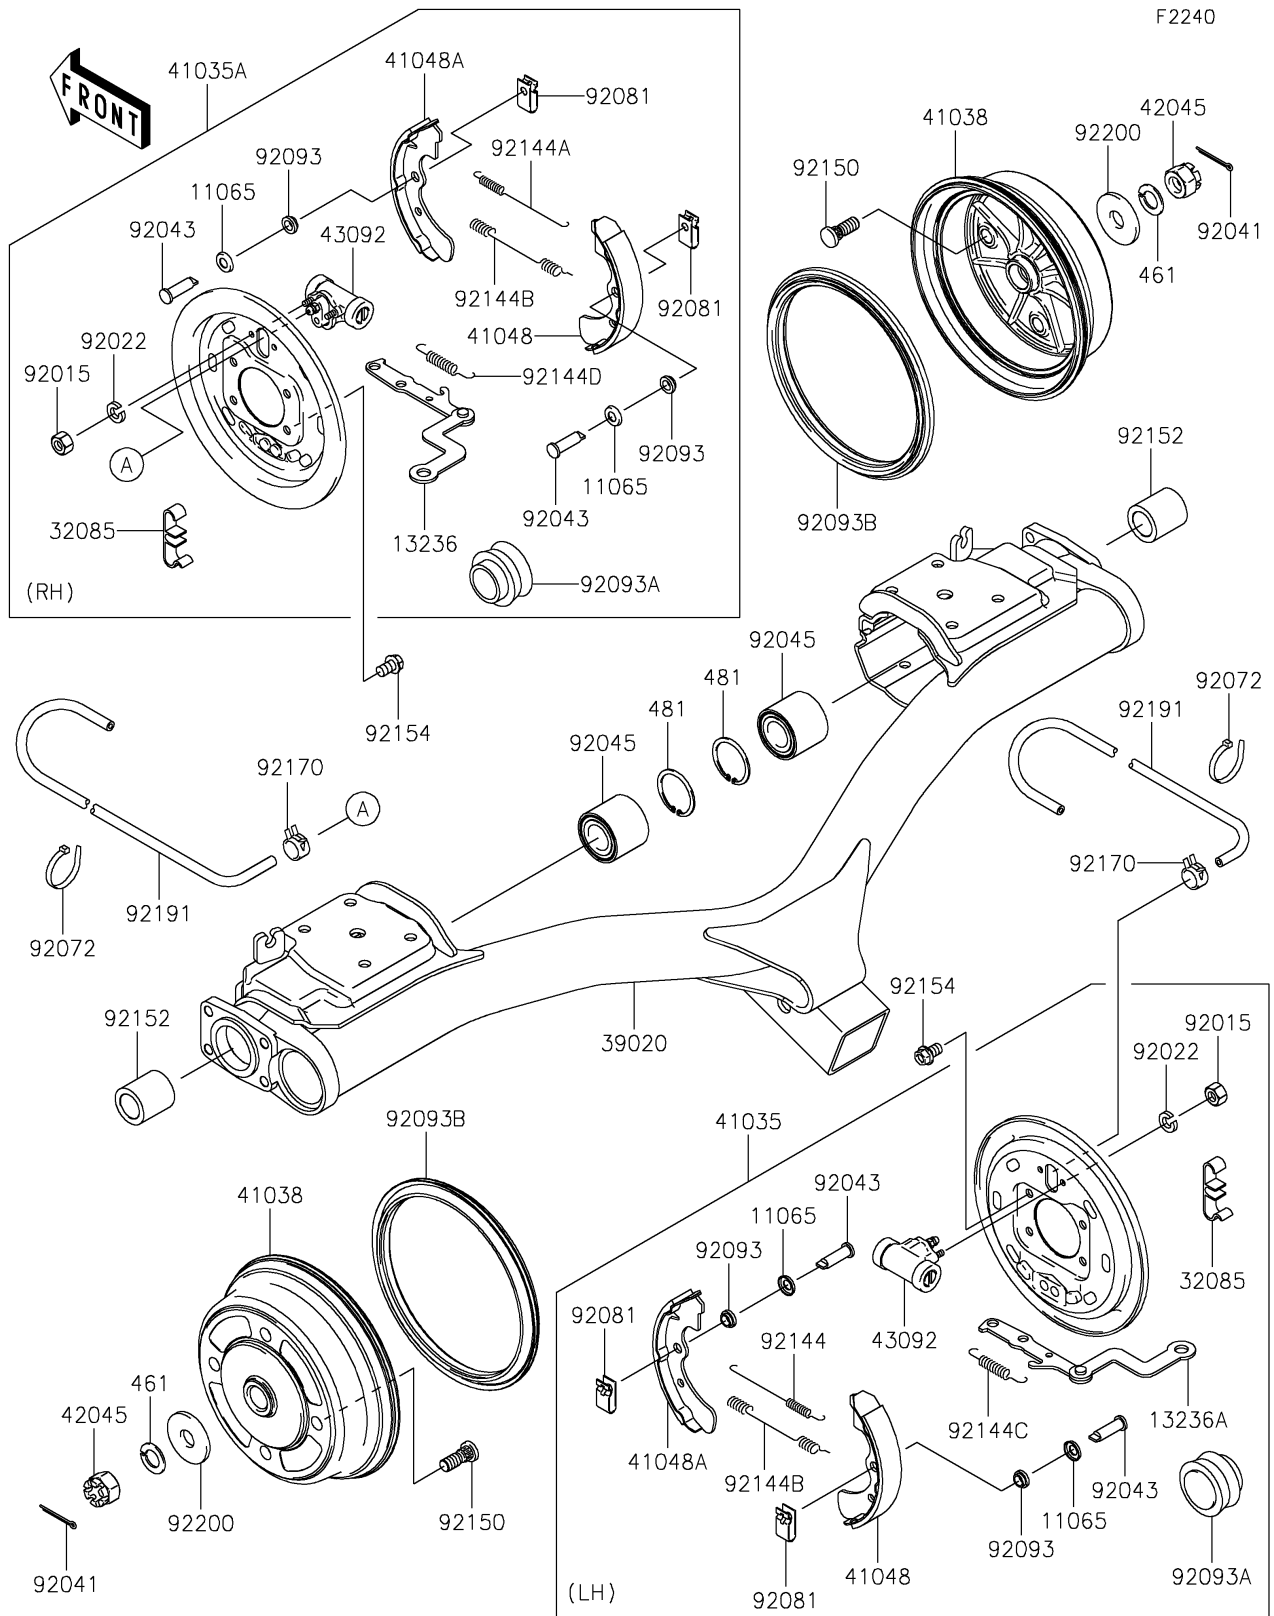

2021 MULE™ 4010 4x4 PARTS DIAGRAM

Rear Hubs/Brakes

2021 MULE™ 4010 4x4 PARTS LIST

Rear Hubs/Brakes

ITEM NAME	PART NUMBER	QUANTITY
CAP (Ref # 11065)	11065-1175	4
LEVER-COMP,RR BRAKE PANEL,RH (Ref # 13236)	13236-1355	1
LEVER-COMP,RR BRAKE PANEL,LH (Ref # 13236A)	13236-1356	1
STOPPER,REAR BRAKE LEVER (Ref # 32085)	32085-1298	2
BRACKET-COMP-REAR SUSP (Ref # 39020)	39020-0004	1
PANEL-ASSY-BRAKE,RR,LH (Ref # 41035)	41035-7506	1
PANEL-ASSY-BRAKE,RR,RH (Ref # 41035A)	41035-7508	1
DRUM,REAR BRAKE (Ref # 41038)	41038-0035	2
SHOE-BRAKE (Ref # 41048)	41048-7502	2
SHOE-BRAKE (Ref # 41048A)	41048-7503	2
NUT,CASTLE,18MM (Ref # 42045)	42045-018	2
CYLINDER,REAR WHEEL (Ref # 43092)	43092-1053	2
NUT,6MM (Ref # 92015)	92015-1729	4
WASHER,SPRING,6MM (Ref # 92022)	92022-1951	4
COTTER,4.0X35 (Ref # 92041)	92041-1053	2
PIN (Ref # 92043)	92043-1636	4
BEARING-BALL,25BWD02CA68 (Ref # 92045)	92045-0107	2
BAND,L=123 (Ref # 92072)	92072-030	6
SPRING,SHOE CLAMP (Ref # 92081)	92081-1904	4
SEAL (Ref # 92093)	92093-1532	4
SEAL (Ref # 92093A)	92093-1533	2
SEAL,BS184.8X13.5ZS (Ref # 92093B)	92093-1543	2
SPRING,BRAKE (Ref # 92144)	92144-1299	1
SPRING,BRAKE (Ref # 92144A)	92144-1300	1
SPRING,BRAKE (Ref # 92144B)	92144-1301	2
SPRING,ROD,LH (Ref # 92144C)	92144-1302	1
SPRING,ROD,RH (Ref # 92144D)	92144-1303	1
BOLT (Ref # 92150)	92150-1366	8
COLLAR,25.1X38X40.8 (Ref # 92152)	92152-1276	2

2021 MULE™ 4010 4x4 PARTS LIST

Rear Hubs/Brakes

ITEM NAME	PART NUMBER	QUANTITY
BOLT,FLANGED,10X16 (Ref # 92154)	92154-0803	8
CLAMP (Ref # 92170)	92170-2042	2
TUBE,4.7X9.5X1100 (Ref # 92191)	92191-1525	2
WASHER,18.5X52X4.5 (Ref # 92200)	92200-1474	2
WASHER-SPRING,18MM (Ref # 461)	461DA1800	2
CIRCLIP-TYPE-C,52MM (Ref # 481)	481J5200	2