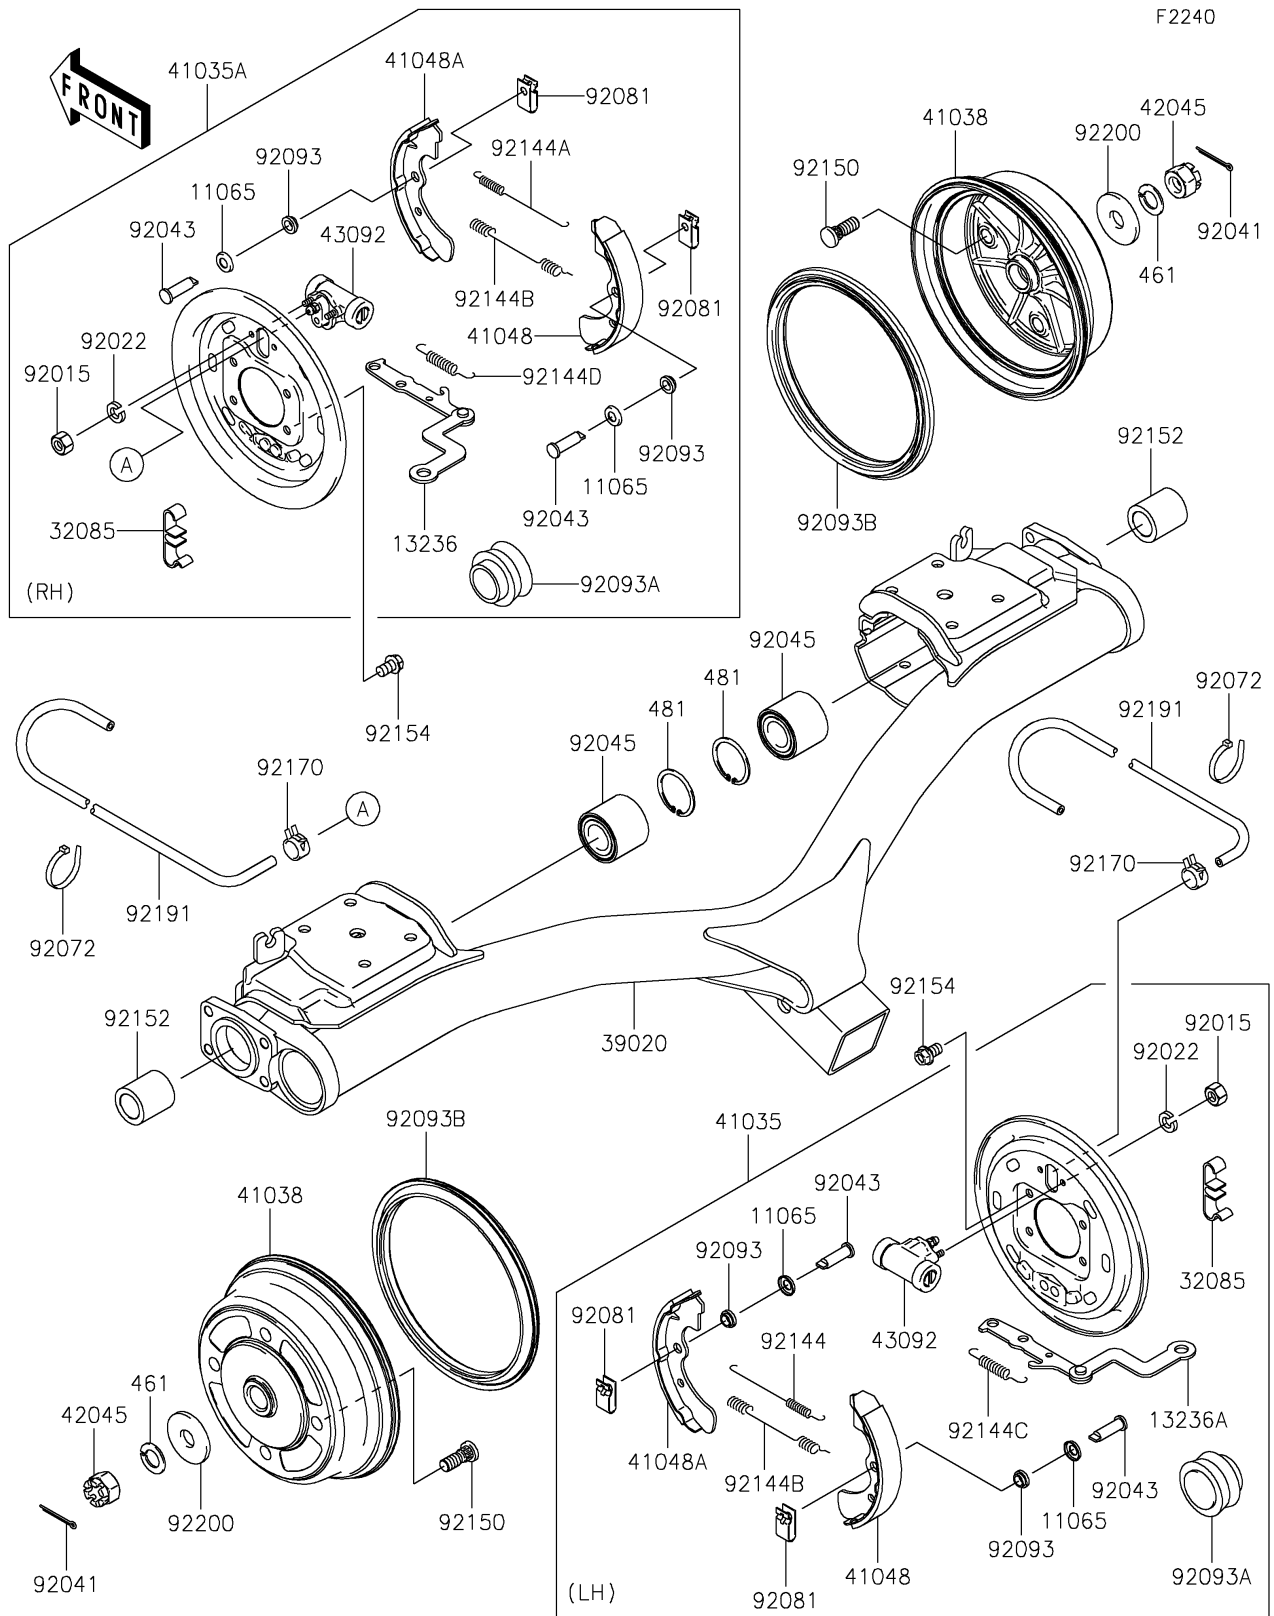

# 2023 MULE™ 4010 4x4 PARTS DIAGRAM

## Rear Hubs/Brakes

### Rear Hubs/Brakes

ITEM NAME	PART NUMBER	QUANTITY
CAP (Ref # 11065)	11065-1175	4
LEVER-COMP,RR BRAKE PANEL,RH (Ref # 13236)	13236-1355	1
LEVER-COMP,RR BRAKE PANEL,LH (Ref # 13236A)	13236-1356	1
STOPPER,REAR BRAKE LEVER (Ref # 32085)	32085-1298	2
BRACKET-COMP-REAR SUSP (Ref # 39020)	39020-0004	1
PANEL-ASSY-BRAKE,RR,LH (Ref # 41035)	41035-7506	1
PANEL-ASSY-BRAKE,RR,RH (Ref # 41035A)	41035-7508	1
DRUM,REAR BRAKE (Ref # 41038)	41038-0035	2
SHOE-BRAKE (Ref # 41048)	41048-7502	2
SHOE-BRAKE (Ref # 41048A)	41048-7503	2
NUT,CASTLE,18MM (Ref # 42045)	42045-018	2
CYLINDER,REAR WHEEL (Ref # 43092)	43092-1053	2
NUT,6MM (Ref # 92015)	92015-1729	4
WASHER,SPRING,6MM (Ref # 92022)	92022-1951	4
COTTER,4.0X35 (Ref # 92041)	92041-1053	2
PIN (Ref # 92043)	92043-1636	4
BEARING-BALL,25BWD02CA68 (Ref # 92045)	92045-0107	2
BAND,L=123 (Ref # 92072)	92072-030	6
SPRING,SHOE CLAMP (Ref # 92081)	92081-1904	4
SEAL (Ref # 92093)	92093-1532	4
SEAL (Ref # 92093A)	92093-1533	2
SEAL,BS184.8X13.5ZS (Ref # 92093B)	92093-1543	2
SPRING,BRAKE (Ref # 92144)	92144-1299	1
SPRING,BRAKE (Ref # 92144A)	92144-1300	1
SPRING,BRAKE (Ref # 92144B)	92144-1301	2
SPRING,ROD,LH (Ref # 92144C)	92144-1302	1
SPRING,ROD,RH (Ref # 92144D)	92144-1303	1
BOLT (Ref # 92150)	92150-1366	8
COLLAR,25.1X38X40.8 (Ref # 92152)	92152-1276	2

### Rear Hubs/Brakes

ITEM NAME	PART NUMBER	QUANTITY
BOLT,FLANGED,10X16 (Ref # 92154)	92154-0803	8
CLAMP (Ref # 92170)	92170-2042	2
TUBE,4.7X9.5X1100 (Ref # 92191)	92191-1525	2
WASHER,18.5X52X4.5 (Ref # 92200)	92200-1474	2
WASHER-SPRING,18MM (Ref # 461)	461DA1800	2
CIRCLIP-TYPE-C,52MM (Ref # 481)	481J5200	2