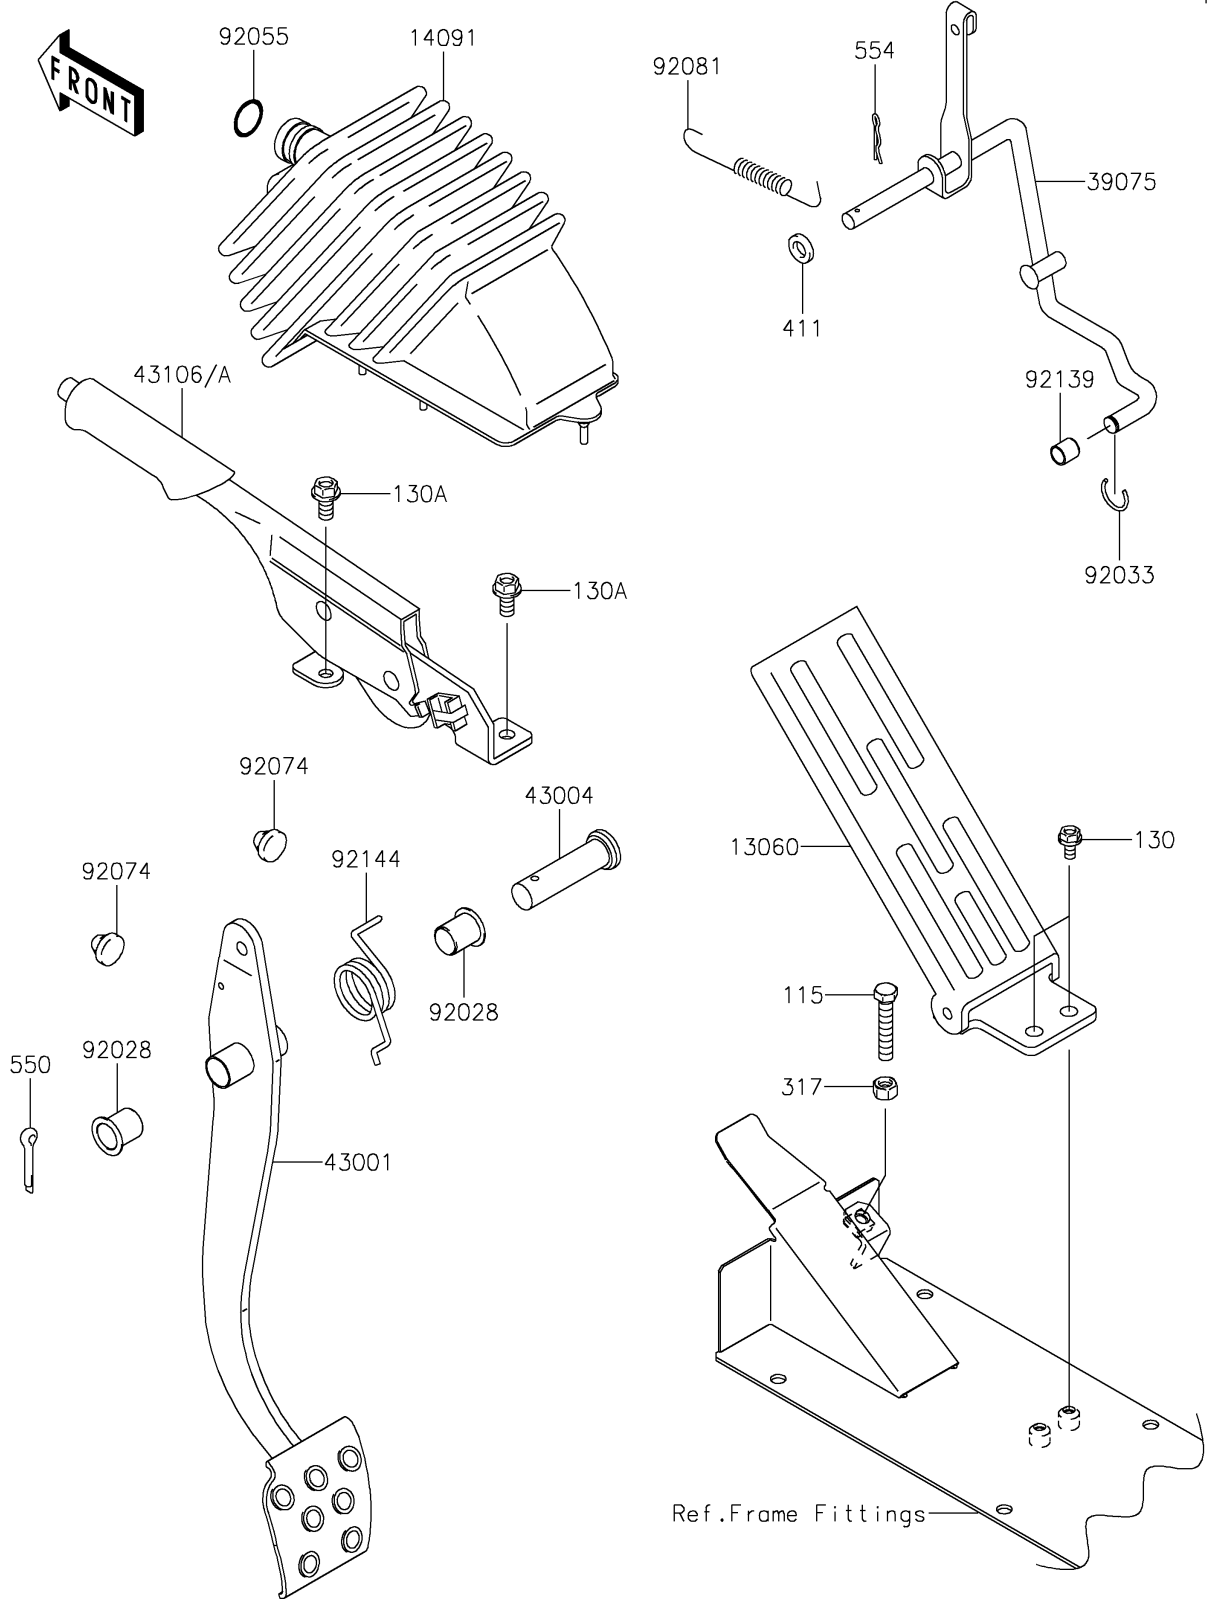

# 2021 MULE™ 4010 4x4 PARTS DIAGRAM

## Brake Pedal/Throttle Lever

F2260

## 2021 MULE™ 4010 4x4 PARTS LIST

### Brake Pedal/Throttle Lever

ITEM NAME	PART NUMBER	QUANTITY
PEDAL,THROTTLE (Ref # 13060)	13060-0023	1
COVER,PARKING LEVER (Ref # 14091)	14091-0067	1
LEVER-THROTTLE (Ref # 39075)	39075-0016	1
LEVER-BRAKE,PEDAL (Ref # 43001)	43001-1320	1
SHAFT-BRAKE (Ref # 43004)	43004-1128	1
LEVER-ASSY-PARKING BRAKE (Ref # 43106)	43106-0004	1
BUSHING (Ref # 92028)	92028-1571	2
RING-SNAP (Ref # 92033)	92033-1247	1
RING-O,18X24X3 (Ref # 92055)	92055-1633	1
PLUG,7X2 (Ref # 92074)	92074-028	2
SPRING (Ref # 92081)	92081-1922	1
BUSHING (Ref # 92139)	92139-0308	1
SPRING (Ref # 92144)	92144-1536	1
BOLT-SMALL-UPSET,8X40 (Ref # 115)	115AA0840	1
BOLT-FLANGED,6X12 (Ref # 130)	130AB0612	2
BOLT-FLANGED,8X16 (Ref # 130A)	130CA0816	2
NUT-HEX-SMALL,8MM (Ref # 317)	317BA0800	1
WASHER-PLAIN,10MM (Ref # 411)	411AA1000	1
PIN-COTTER,2.5X25 (Ref # 550)	550AA2525	1
PIN-SNAP,10MM (Ref # 554)	554DA1000	1