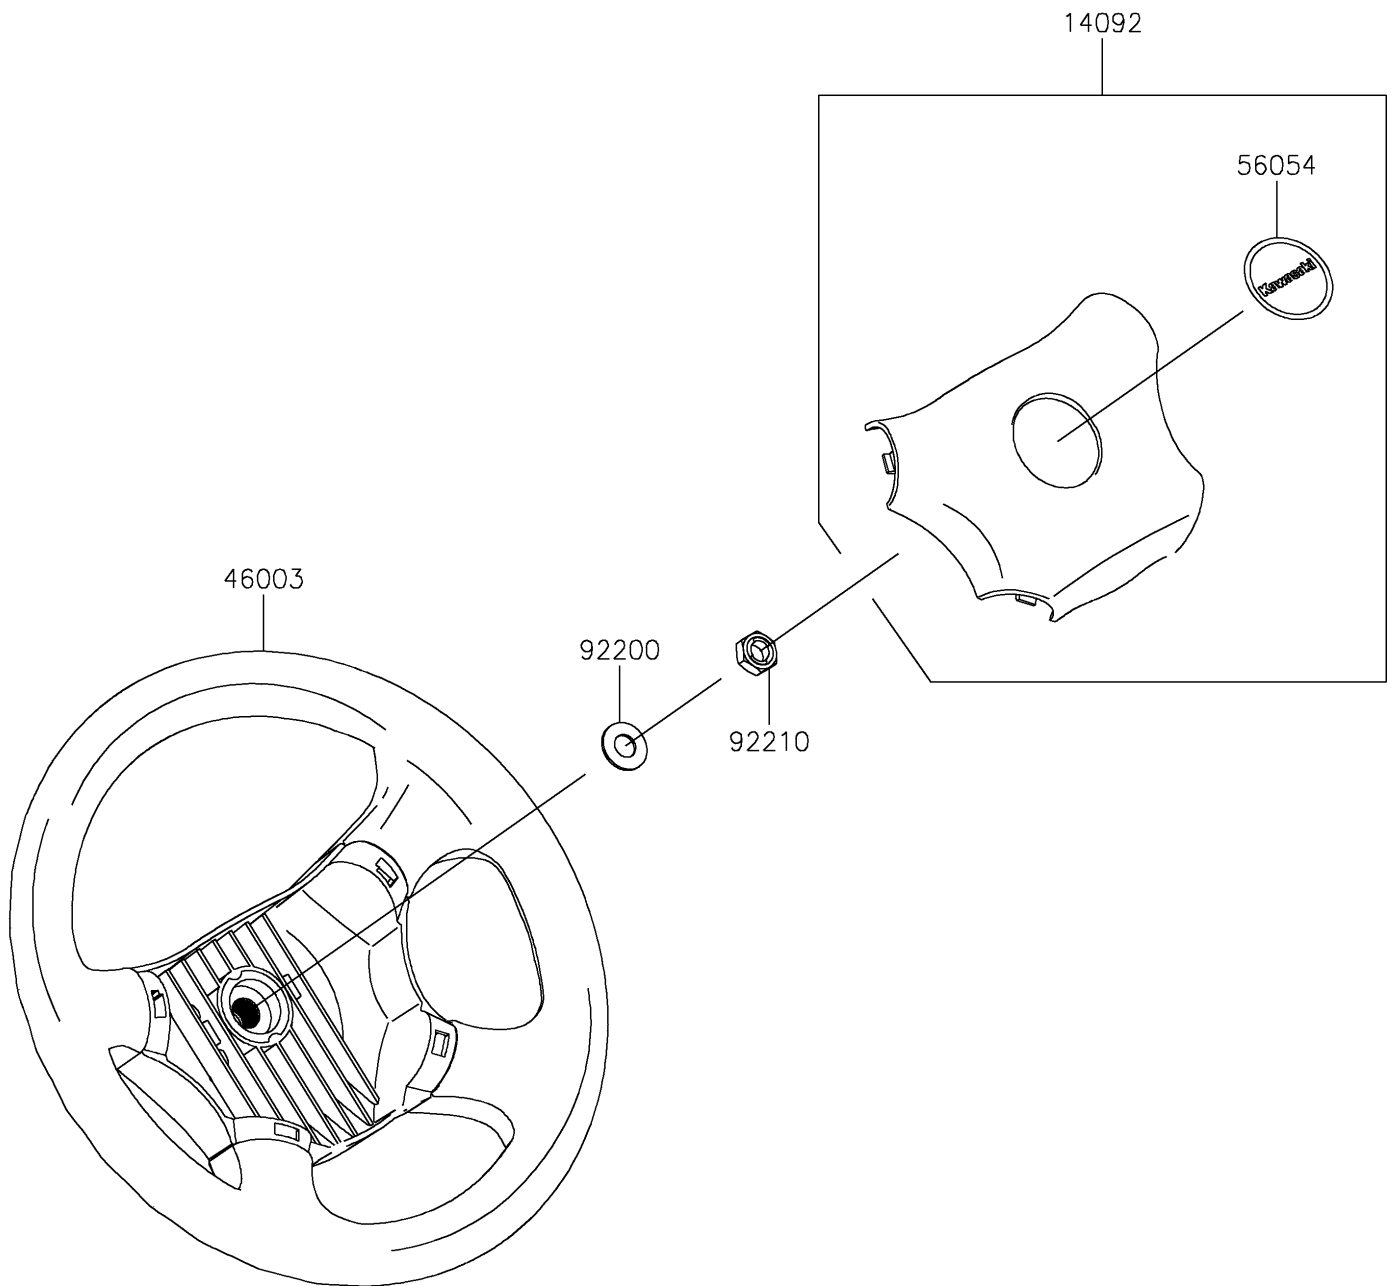

2021 MULE™ 4010 4x4 PARTS DIAGRAM

Steering Wheel(MMFNN)

F2311

2021 MULE™ 4010 4x4 PARTS LIST

Steering Wheel(MMFNN)

| ITEM NAME | PART NUMBER | QUANTITY |
|---|-------------|----------|
| COVER,HORN SWITCH (Ref # 14092) | 14092-1029 | 1 |
| HANDLE (Ref # 46003) | 46003-0595 | 1 |
| MARK,CENTER LOGO,KAWASAKI (Ref # 56054) | 56054-1188 | 1 |
| WASHER,12.1X25X1.6 (Ref # 92200) | 92200-0455 | 1 |
| NUT,LOCK,12MM (Ref # 92210) | 92210-1249 | 1 |