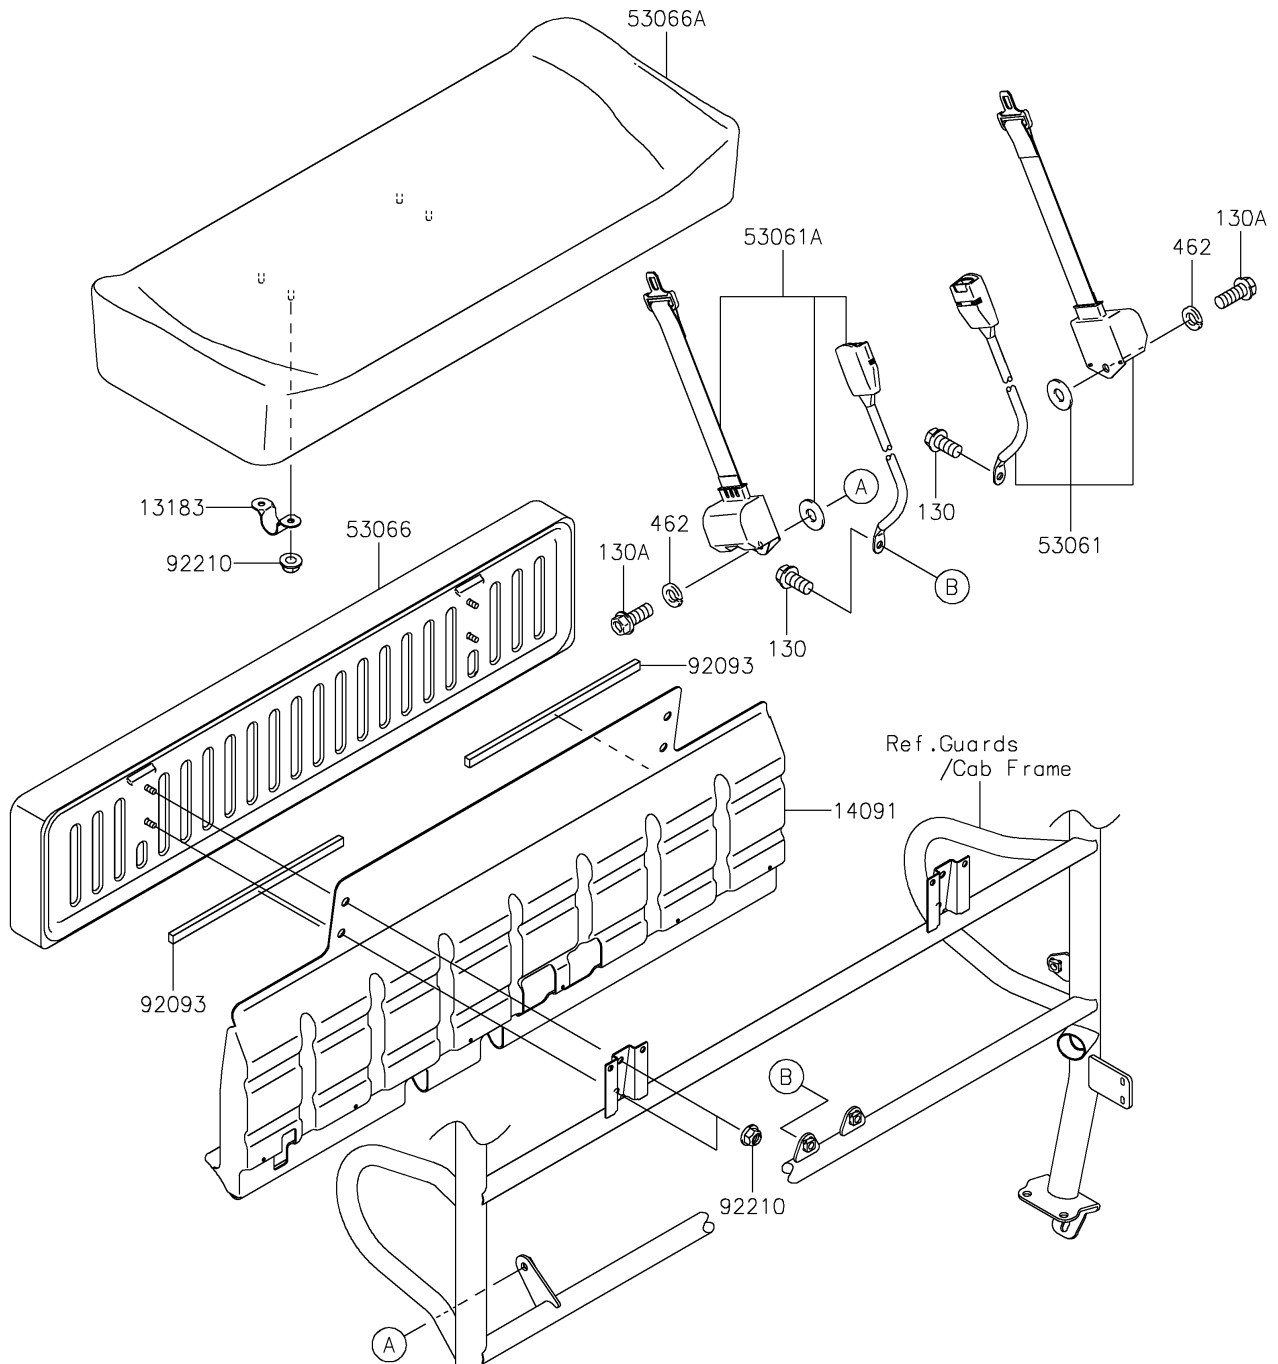

2021 MULE™ 4010 4x4 PARTS DIAGRAM

Seat

F2510

2021 MULE™ 4010 4x4 PARTS LIST

Seat

ITEM NAME	PART NUMBER	QUANTITY
PLATE,SEAT (Ref # 13183)	13183-1400	2
COVER,SEAT BACK (Ref # 14091)	14091-0529	1
BELT-SEAT,FR,RH (Ref # 53061)	53061-0315	1
BELT-SEAT,FR,LH (Ref # 53061A)	53061-0316	1
SEAT-ASSY,BACK,BLACK (Ref # 53066)	53066-0241-MA	1
SEAT-ASSY,FR,LWR,BLACK (Ref # 53066A)	53066-0274-MA	1
SEAL,L=408 (Ref # 92093)	92093-0024	2
NUT,FLANGED,LOCK,8MM (Ref # 92210)	92210-0005	8
BOLT-FLANGED,12X20 (Ref # 130)	130BA1220	2
BOLT-FLANGED,12X25 (Ref # 130A)	130BB1225	2
WASHER-SPRING,12MM (Ref # 462)	462DB1200	2