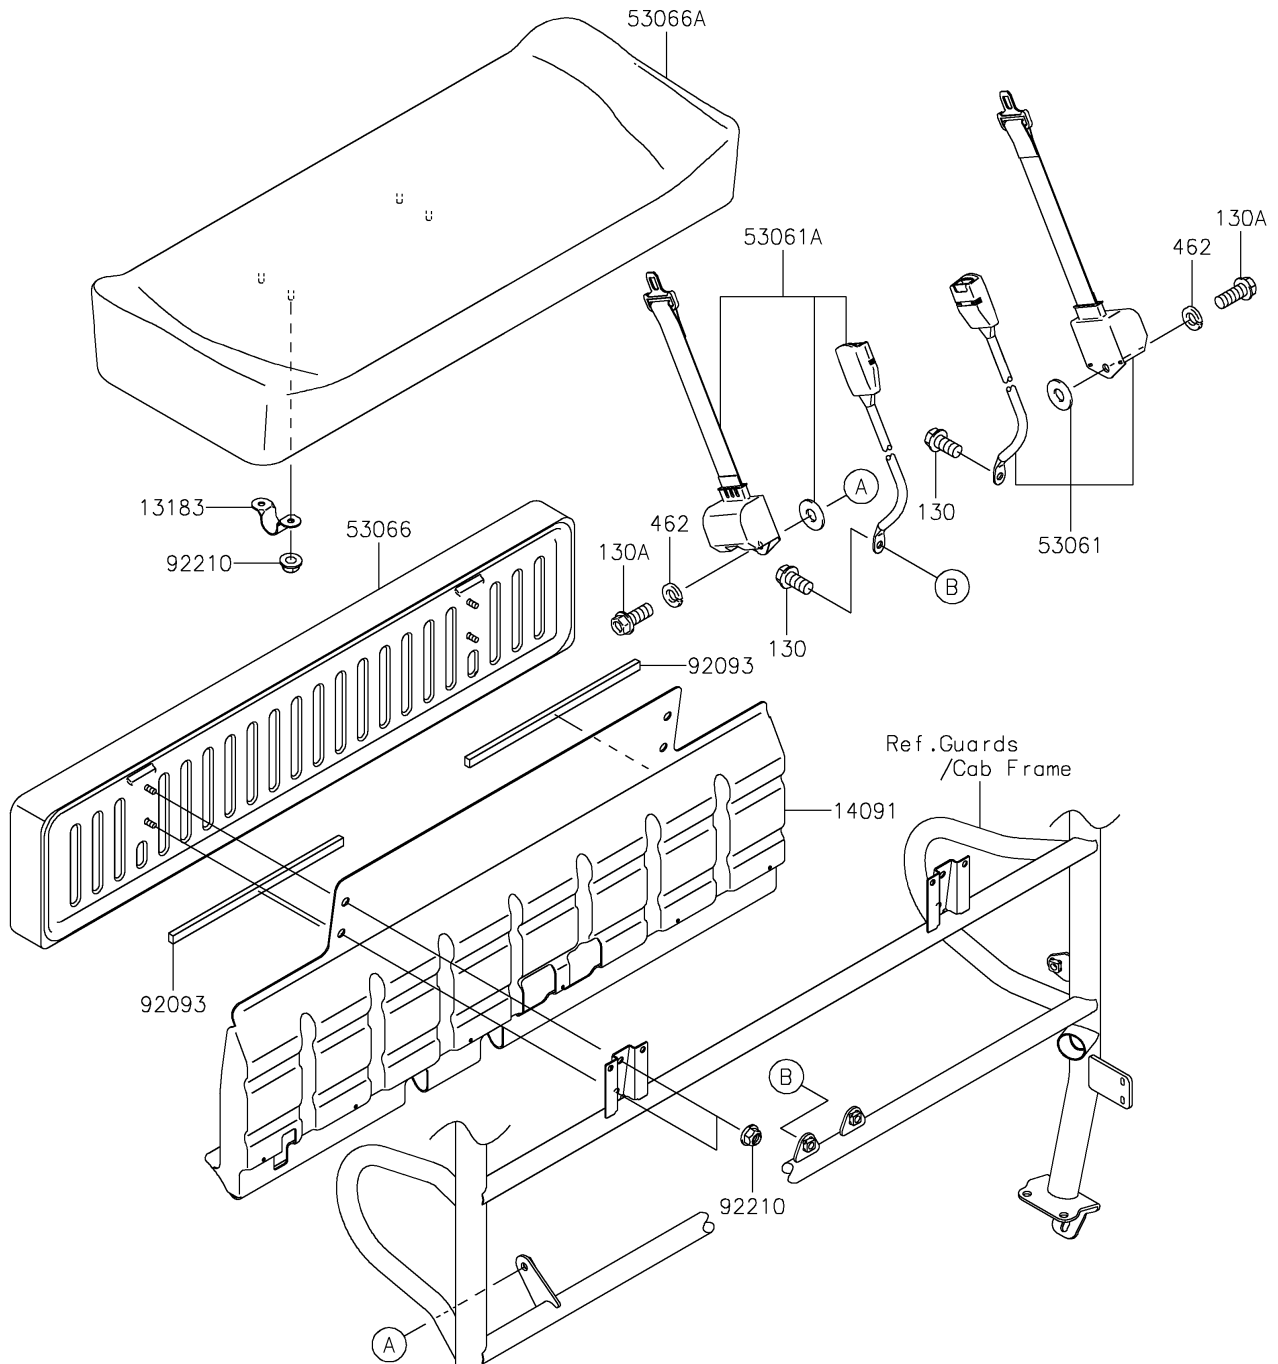

# 2021 MULE™ 4010 4x4 PARTS DIAGRAM

Seat

F2510

## 2021 MULE™ 4010 4x4 PARTS LIST

### Seat

ITEM NAME	PART NUMBER	QUANTITY
PLATE,SEAT (Ref # 13183)	13183-1400	2
COVER,SEAT BACK (Ref # 14091)	14091-0529	1
BELT-SEAT,FR,RH (Ref # 53061)	53061-0315	1
BELT-SEAT,FR,LH (Ref # 53061A)	53061-0316	1
SEAT-ASSY,BACK,BLACK (Ref # 53066)	53066-0241-MA	1
SEAT-ASSY,FR,LWR,BLACK (Ref # 53066A)	53066-0274-MA	1
SEAL,L=408 (Ref # 92093)	92093-0024	2
NUT,FLANGED,LOCK,8MM (Ref # 92210)	92210-0005	8
BOLT-FLANGED,12X20 (Ref # 130)	130BA1220	2
BOLT-FLANGED,12X25 (Ref # 130A)	130BB1225	2
WASHER-SPRING,12MM (Ref # 462)	462DB1200	2