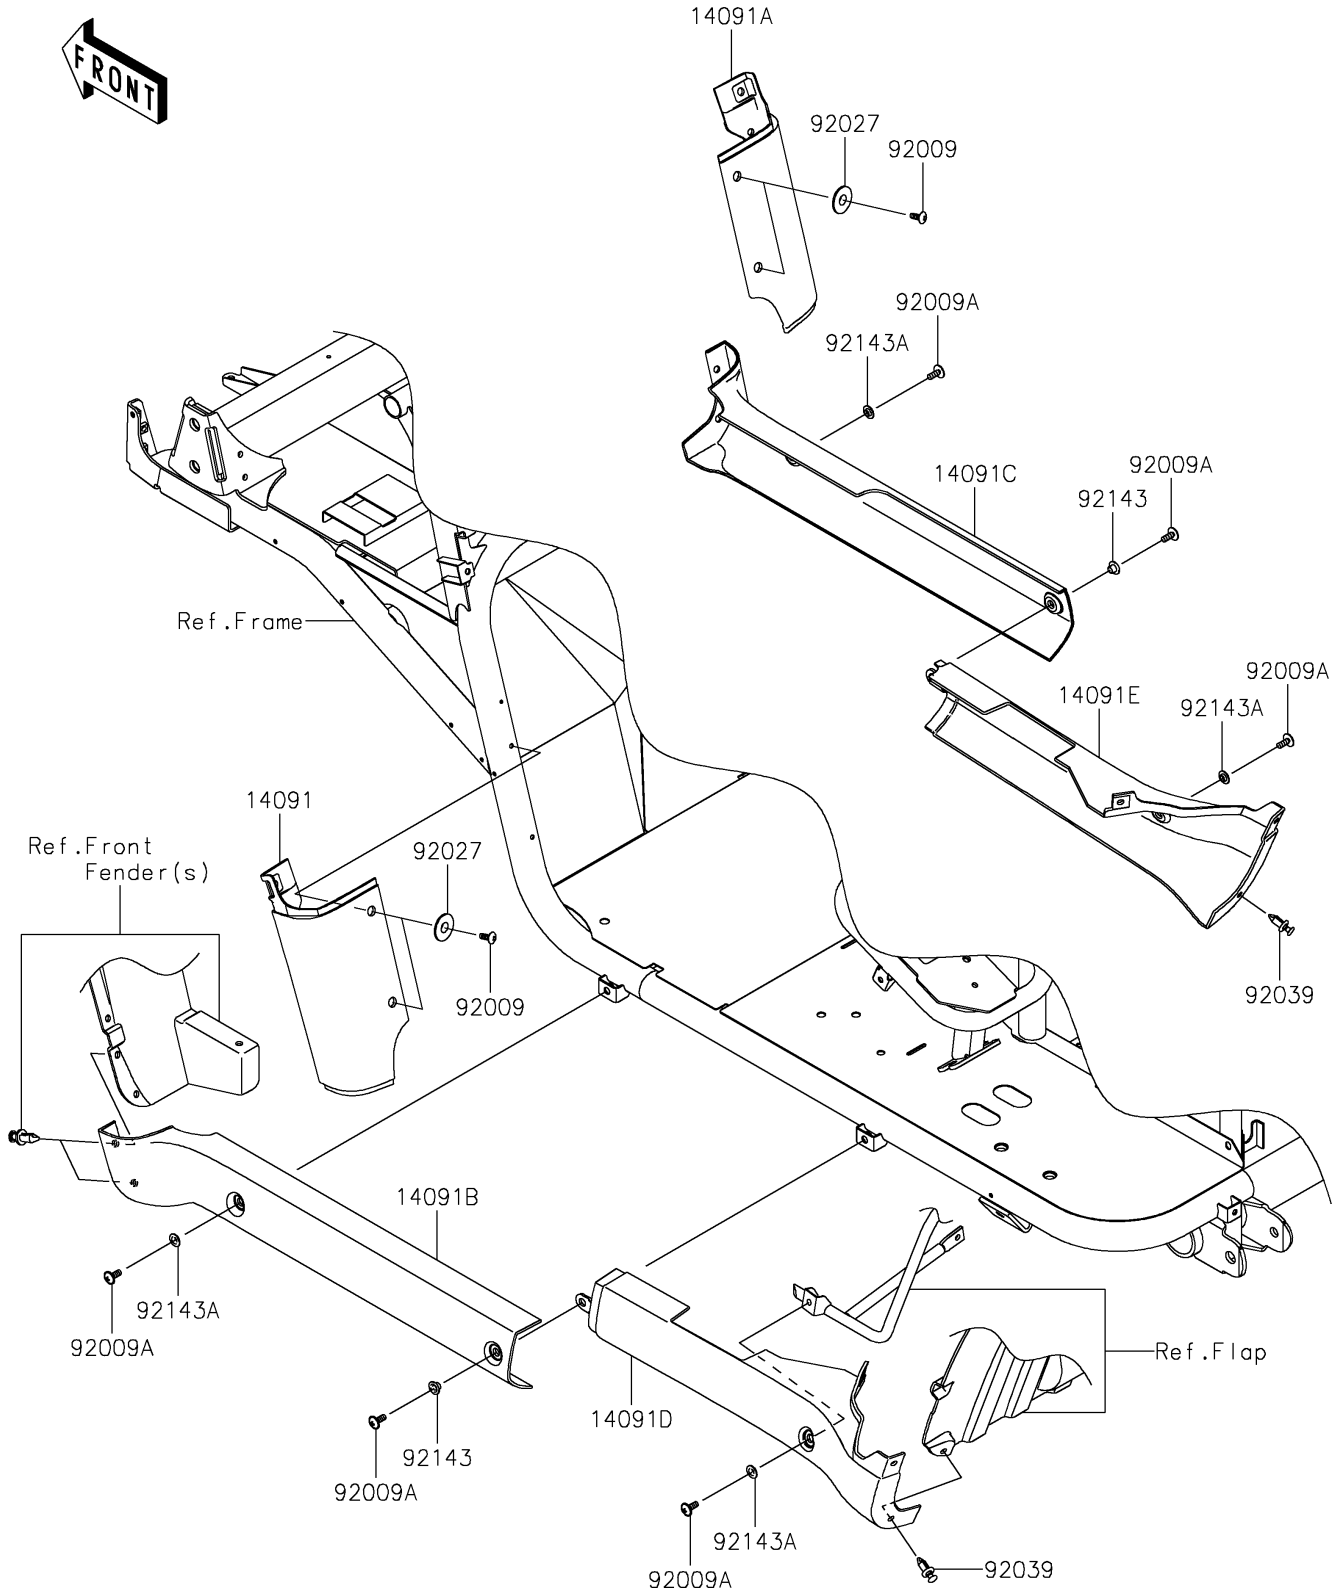

2021 MULE™ 4010 4x4 PARTS DIAGRAM

Side Covers/Chain Cover

F2610

2021 MULE™ 4010 4x4 PARTS LIST

Side Covers/Chain Cover

ITEM NAME	PART NUMBER	QUANTITY
COVER,FR FENDER,LWR,LH,F.BLACK (Ref # 14091)	14091-0821-6Z	1
COVER,FR FENDER,LWR,RH,F.BLACK (Ref # 14091A)	14091-0822-6Z	1
COVER,SIDE STEP,FR,LH,F.BLACK (Ref # 14091B)	14091-0823-6Z	1
COVER,SIDE STEP,FR,RH,F.BLACK (Ref # 14091C)	14091-0824-6Z	1
COVER,SIDE STEP,RR,LH,F.BLACK (Ref # 14091D)	14091-0900-6Z	1
COVER,SIDE STEP,RR,RH,F.BLACK (Ref # 14091E)	14091-0901-6Z	1
SCREW,TAPPING,6X16 (Ref # 92009)	92009-1166	4
SCREW,6X16 (Ref # 92009A)	92009-1621	6
COLLAR,L=4.7 (Ref # 92027)	92027-1964	4
RIVET (Ref # 92039)	92039-0776	2
COLLAR (Ref # 92143)	92143-1057	2
COLLAR (Ref # 92143A)	92143-1087	4