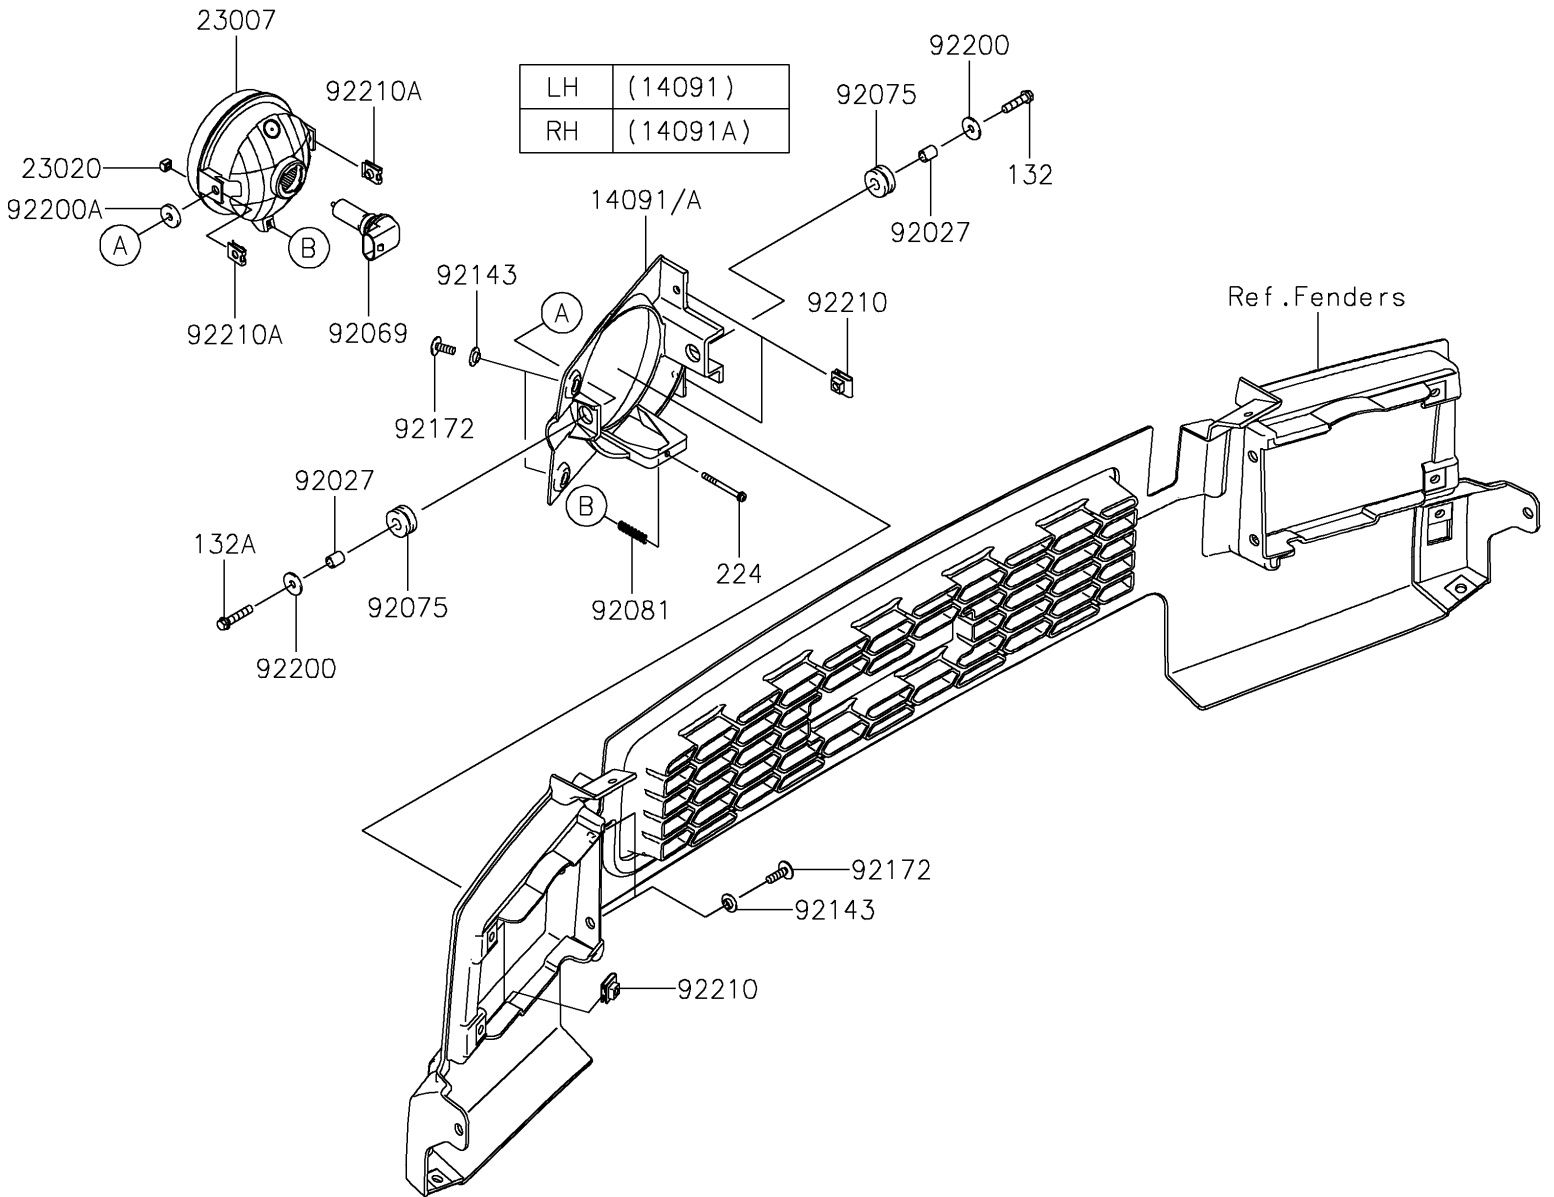

# 2021 MULE™ 4010 4x4 PARTS DIAGRAM

Headlight(s)

F2710

## 2021 MULE™ 4010 4x4 PARTS LIST

### Headlight(s)

ITEM NAME	PART NUMBER	QUANTITY
COVER,HEAD LAMP,LH (Ref # 14091)	14091-0827	1
COVER,HEAD LAMP,RH (Ref # 14091A)	14091-0828	1
LENS-COMP,HEAD LAMP (Ref # 23007)	23007-0220	2
NUT,4MM,FOCUS ADJUST (Ref # 23020)	23020-018	2
COLLAR,6.8X10X12 (Ref # 92027)	92027-162	4
BULB,12V 35/35W (Ref # 92069)	92069-0102	2
DAMPER,10X24X12 (Ref # 92075)	92075-1690	4
SPRING,FOCUS ADJUST (Ref # 92081)	92081-1896	2
COLLAR (Ref # 92143)	92143-1087	8
SCREW,TAPPING,6X20 (Ref # 92172)	92172-0488	8
WASHER,6.5X20X1.6 (Ref # 92200)	92200-0283	4
WASHER,6.5X20X3.2 (Ref # 92200A)	92200-0359	2
NUT,LEAF SPRING,6MM (Ref # 92210)	92210-0624	8
NUT (Ref # 92210A)	92210-1125	4
BOLT-FLANGED-SMALL,6X25 (Ref # 132)	132BA0625	2
BOLT-FLANGED-SMALL,6X30 (Ref # 132A)	132BA0630	2
SCREW-PAN-WP-CROS,4X45 (Ref # 224)	224AA0445	2