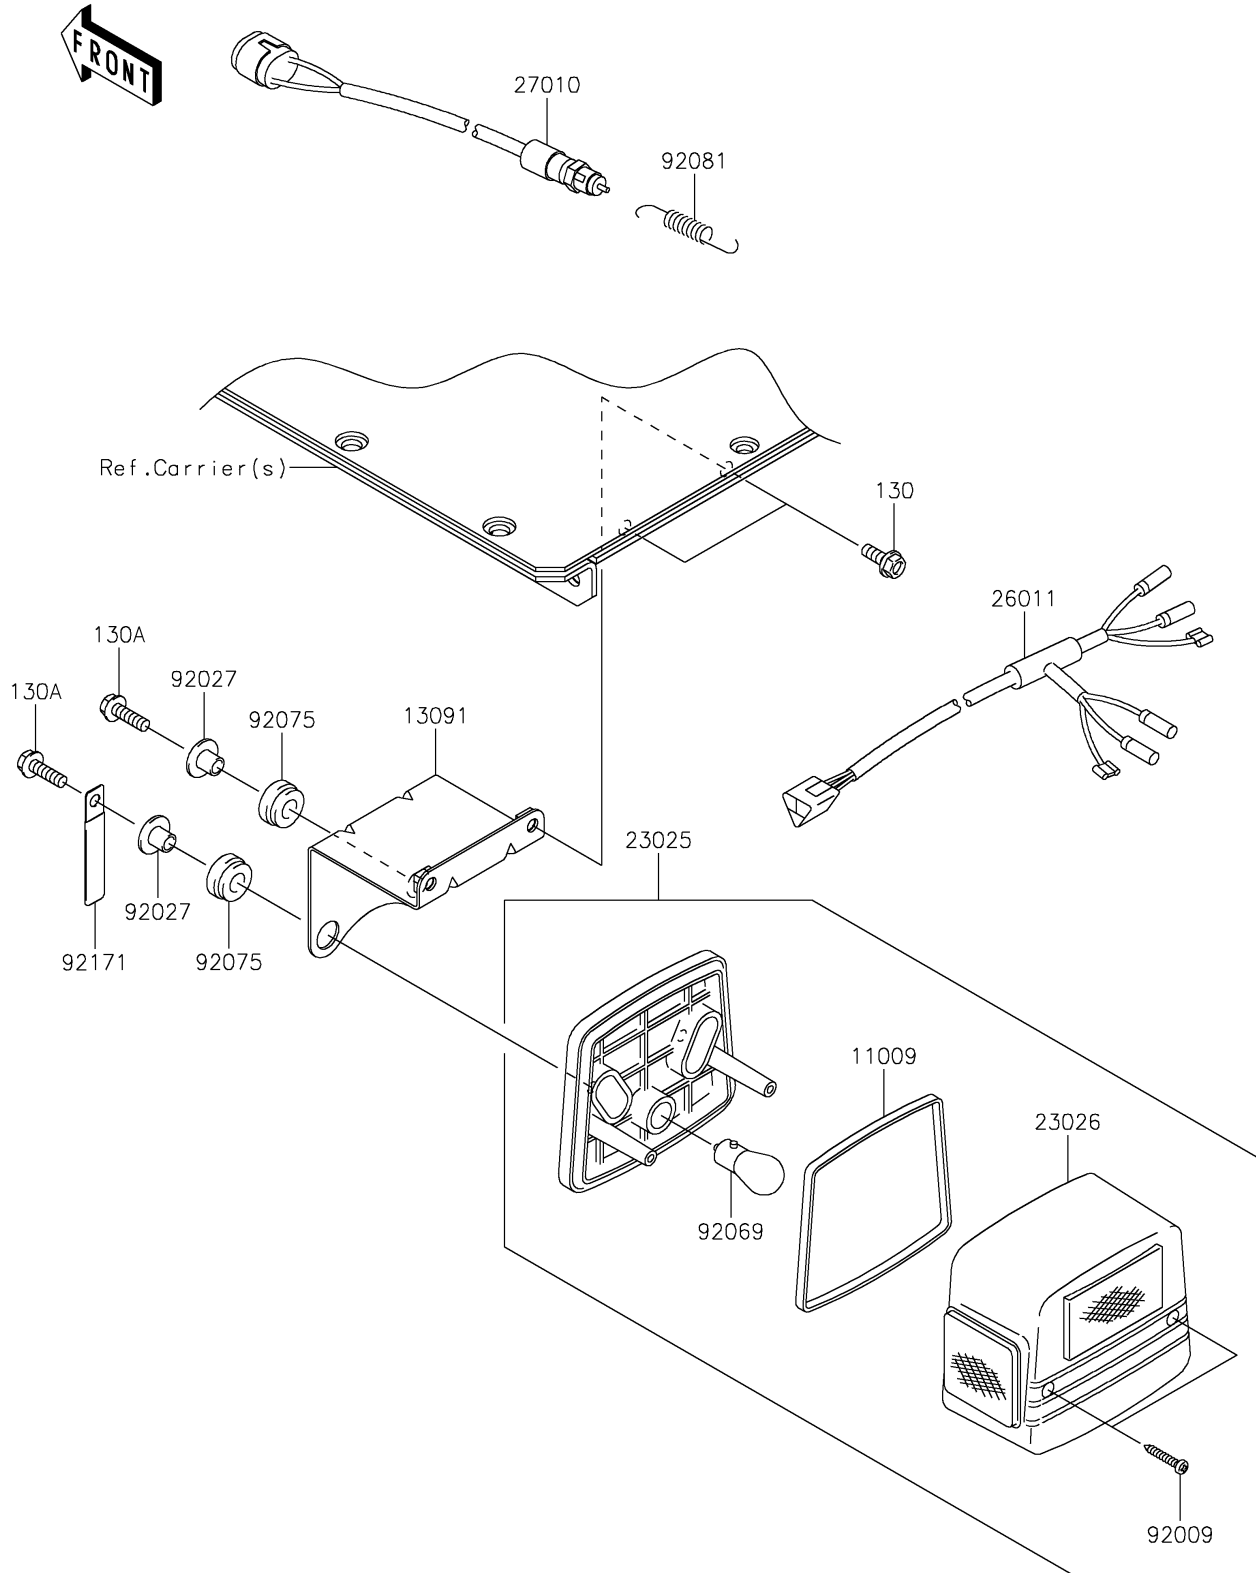

2021 MULE™ 4010 4x4 PARTS DIAGRAM

Taillight(s)

F2720

2021 MULE™ 4010 4x4 PARTS LIST

Taillight(s)

ITEM NAME	PART NUMBER	QUANTITY
GASKET,TAIL LAMP (Ref # 11009)	11009-1215	2
HOLDER,TAIL LAMP (Ref # 13091)	13091-1743	2
LAMP-TAIL (Ref # 23025)	23025-1042	2
LENS,TAIL LAMP (Ref # 23026)	23026-1019	2
WIRE-LEAD (Ref # 26011)	26011-1756	1
SWITCH,BRAKE LAMP (Ref # 27010)	27010-1301	1
SCREW,TAPPING,4X25 (Ref # 92009)	92009-1069	4
COLLAR,L=11.1 (Ref # 92027)	92027-194	4
BULB,12V 21/5W (Ref # 92069)	92069-1011	2
DAMPER (Ref # 92075)	92075-277	4
SPRING,HOOK RETURN (Ref # 92081)	92081-1466	1
CLAMP,L=60 (Ref # 92171)	92171-0652	2
BOLT-FLANGED,6X16 (Ref # 130)	130BA0616	4
BOLT-FLANGED,6X20 (Ref # 130A)	130BA0620	4