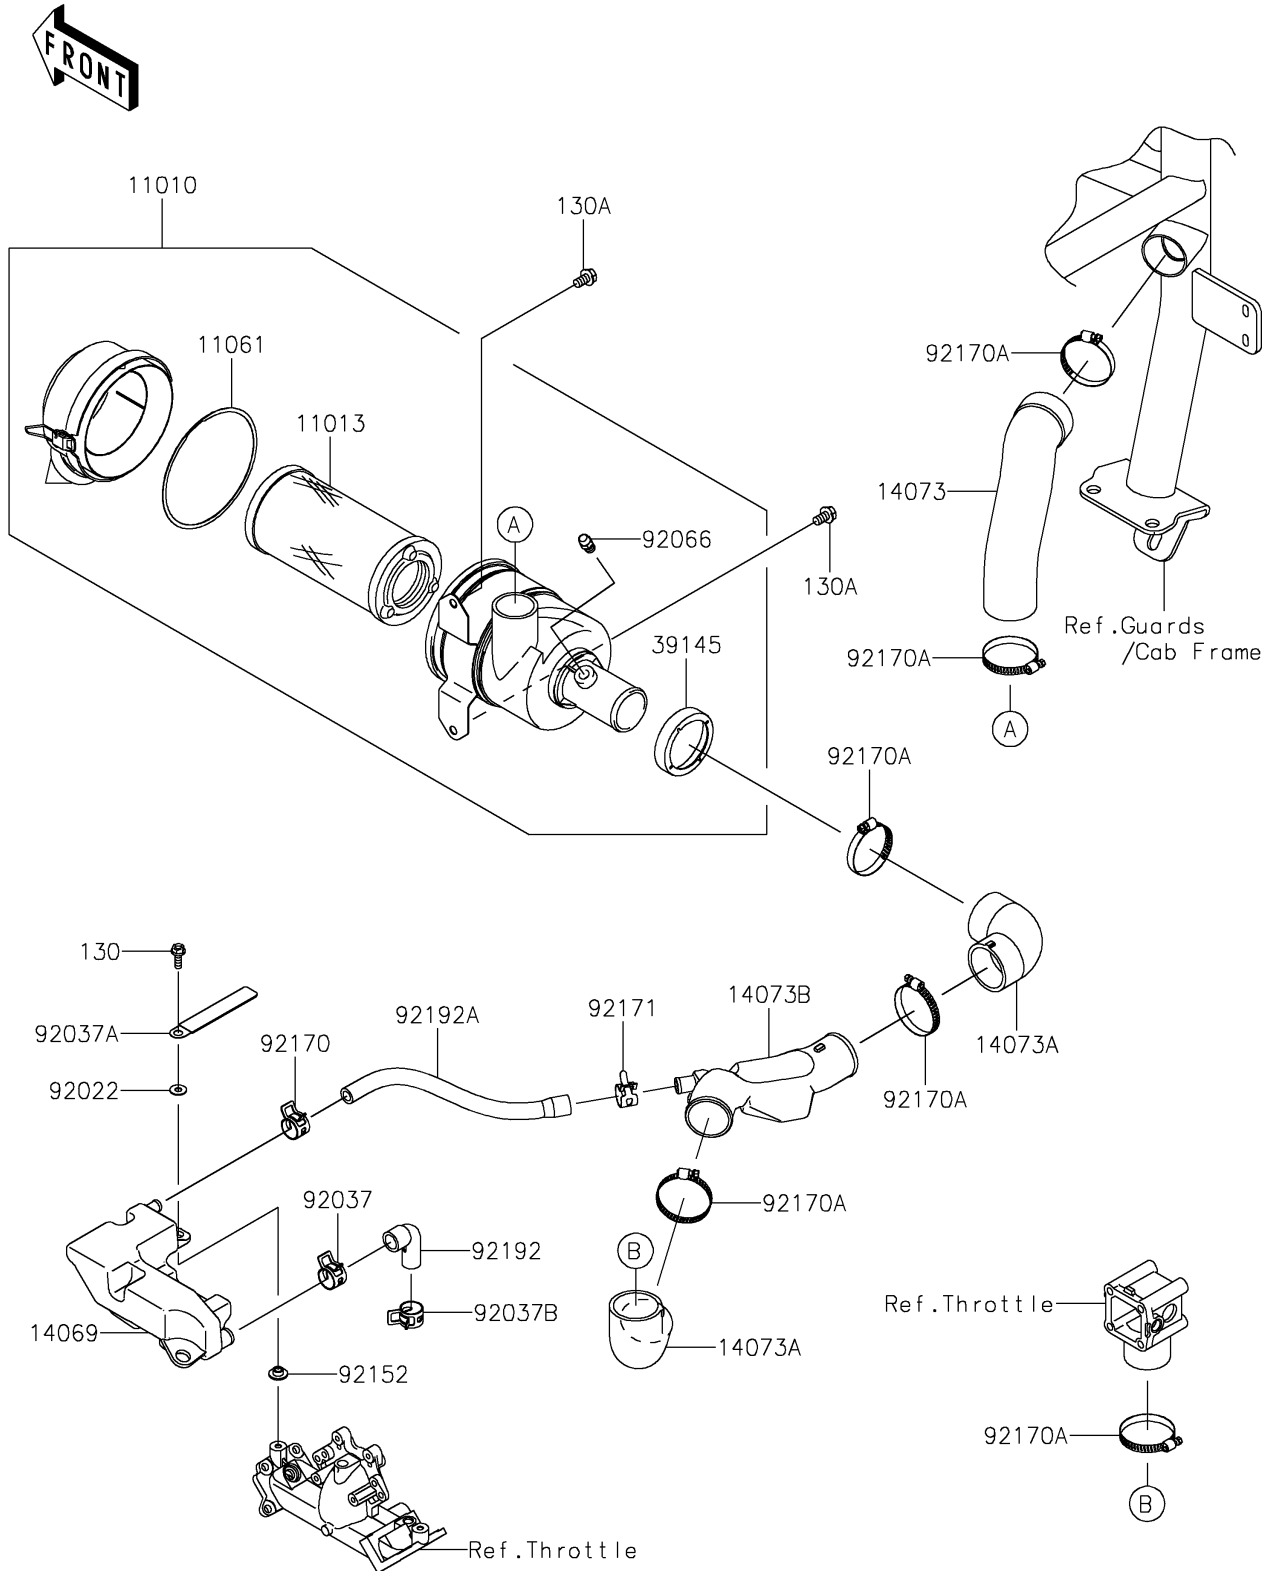

# 2021 MULE™ 4000 PARTS DIAGRAM

Air Cleaner

E1130

## 2021 MULE™ 4000 PARTS LIST

### Air Cleaner

ITEM NAME	PART NUMBER	QUANTITY
FILTER-ASSY-AIR (Ref # 11010)	11010-0885	1
ELEMENT-AIR FILTER (Ref # 11013)	11013-1290	1
GASKET,AIR FILTER (Ref # 11061)	11061-1078	1
BREATHER (Ref # 14069)	14069-0018	1
DUCT,RR BAR-A/C (Ref # 14073)	14073-0236	1
DUCT (Ref # 14073A)	14073-0773	2
DUCT (Ref # 14073B)	14073-0784	1
TRIM-SEAL (Ref # 39145)	39145-1133	1
WASHER,6.5X16X1.0 (Ref # 92022)	92022-1093	1
CLAMP,HOSE CLIP (Ref # 92037)	92037-1460	1
CLAMP,HARNESS,L=100 (Ref # 92037A)	92037-1636	1
CLAMP (Ref # 92037B)	92037-1678	1
PLUG (Ref # 92066)	92066-0914	1
COLLAR (Ref # 92152)	92152-2069	1
CLAMP (Ref # 92170)	92170-1491	1
CLAMP (Ref # 92170A)	92170-1674	6
CLAMP,18.8MM (Ref # 92171)	92171-2056	1
TUBE,CRANKCASE-BREATHER (Ref # 92192)	92192-1285	1
TUBE,BREATHER-INTAKE DUCT (Ref # 92192A)	92192-1855	1
BOLT-FLANGED,6X18 (Ref # 130)	130BA0618	1
BOLT-FLANGED,8X14 (Ref # 130A)	130BB0814	2