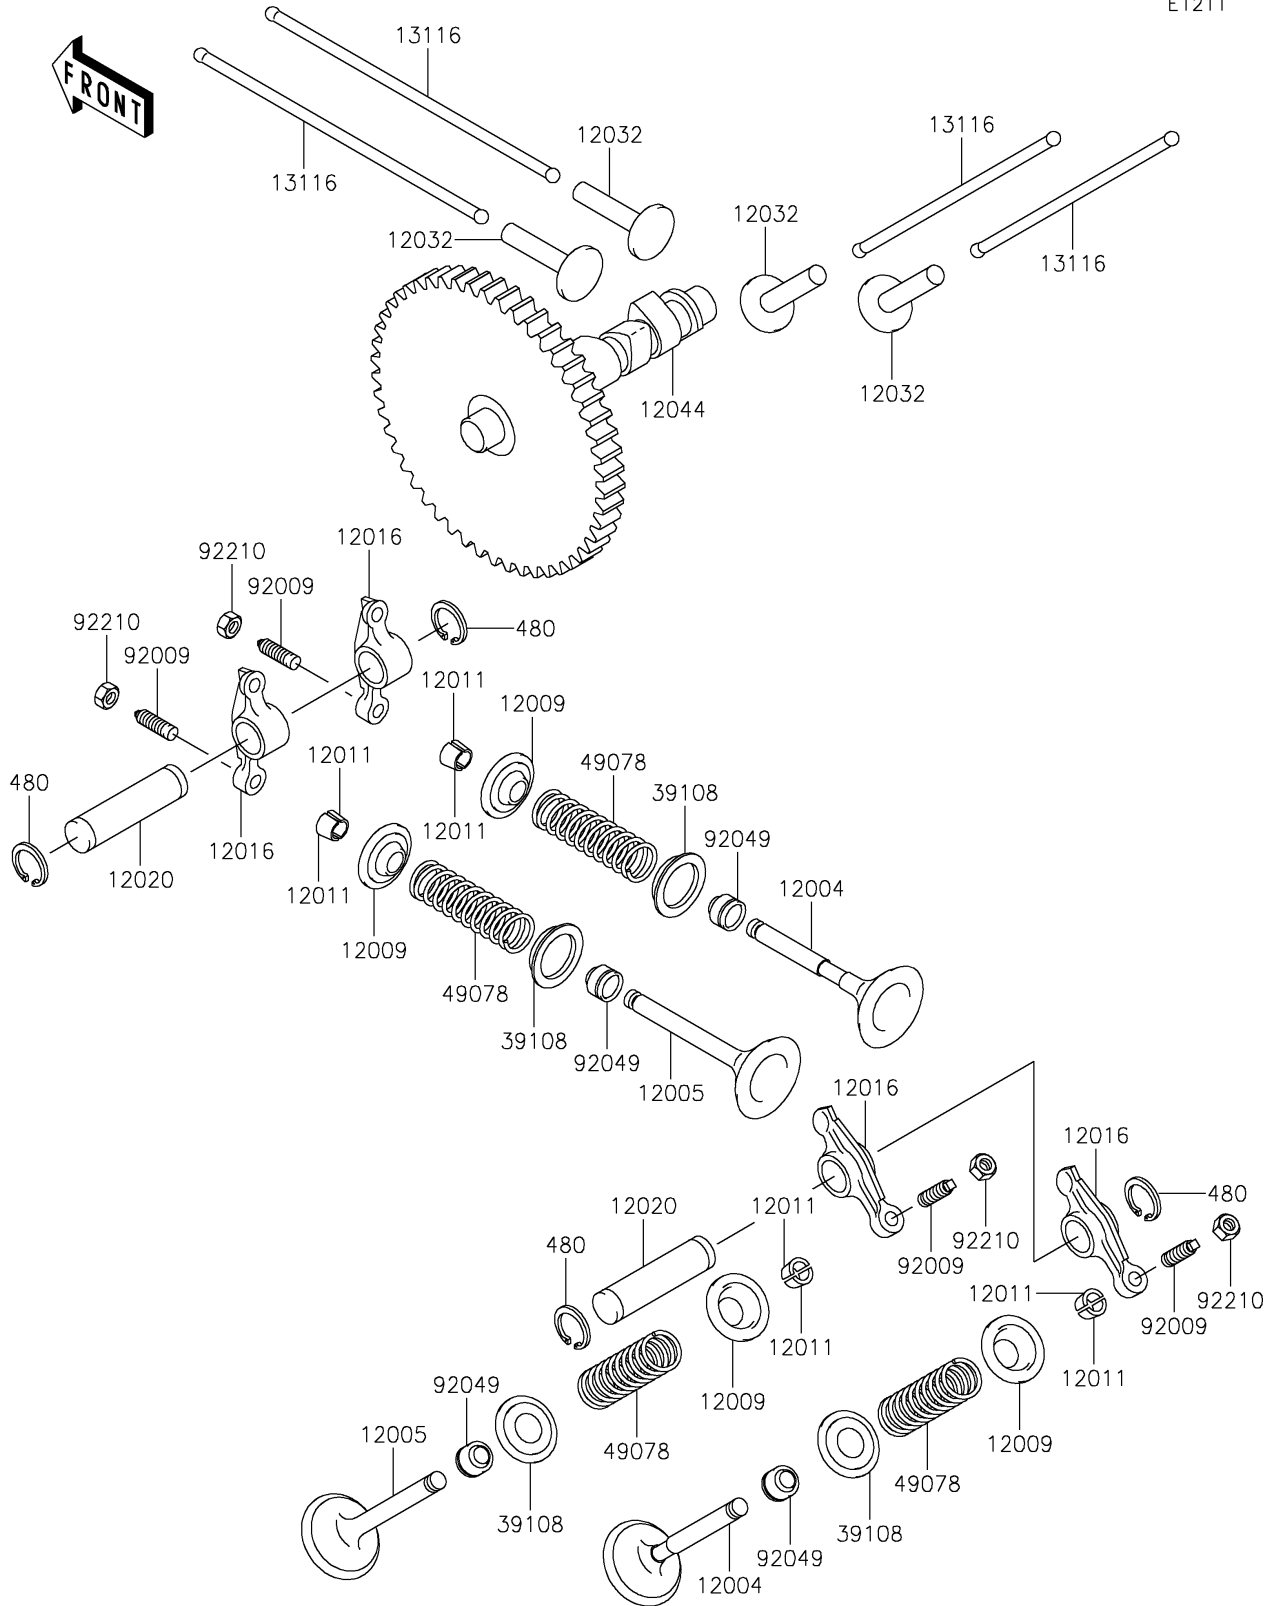

2021 MULE™ 4000 PARTS DIAGRAM

Valve(s)/Camshaft(s)

E1211

2021 MULE™ 4000 PARTS LIST

Valve(s)/Camshaft(s)

ITEM NAME	PART NUMBER	QUANTITY
VALVE-INTAKE (Ref # 12004)	12004-2115	2
VALVE-EXHAUST (Ref # 12005)	12005-2093	2
RETAINER-VALVE SPRING (Ref # 12009)	12009-2067	4
COLLET (Ref # 12011)	12011-2056	8
ARM-ROCKER (Ref # 12016)	12016-2056	4
SHAFT-ROCKER (Ref # 12020)	12020-2059	2
TAPPET (Ref # 12032)	12032-2064	4
CAMSHAFT-VALVE (Ref # 12044)	12044-0956	1
ROD-PUSH (Ref # 13116)	13116-2057	4
RETAINER-SPRING (Ref # 39108)	39108-2057	4
SPRING-ENGINE VALVE (Ref # 49078)	49078-2082	4
SCREW,VALVE ADJUST (Ref # 92009)	92009-1109	4
SEAL-OIL (Ref # 92049)	92049-2109	4
NUT,VALVE ADJUST LOCK (Ref # 92210)	92210-1491	4
CIRCLIP-TYPE-C,12MM (Ref # 480)	480J1200	4