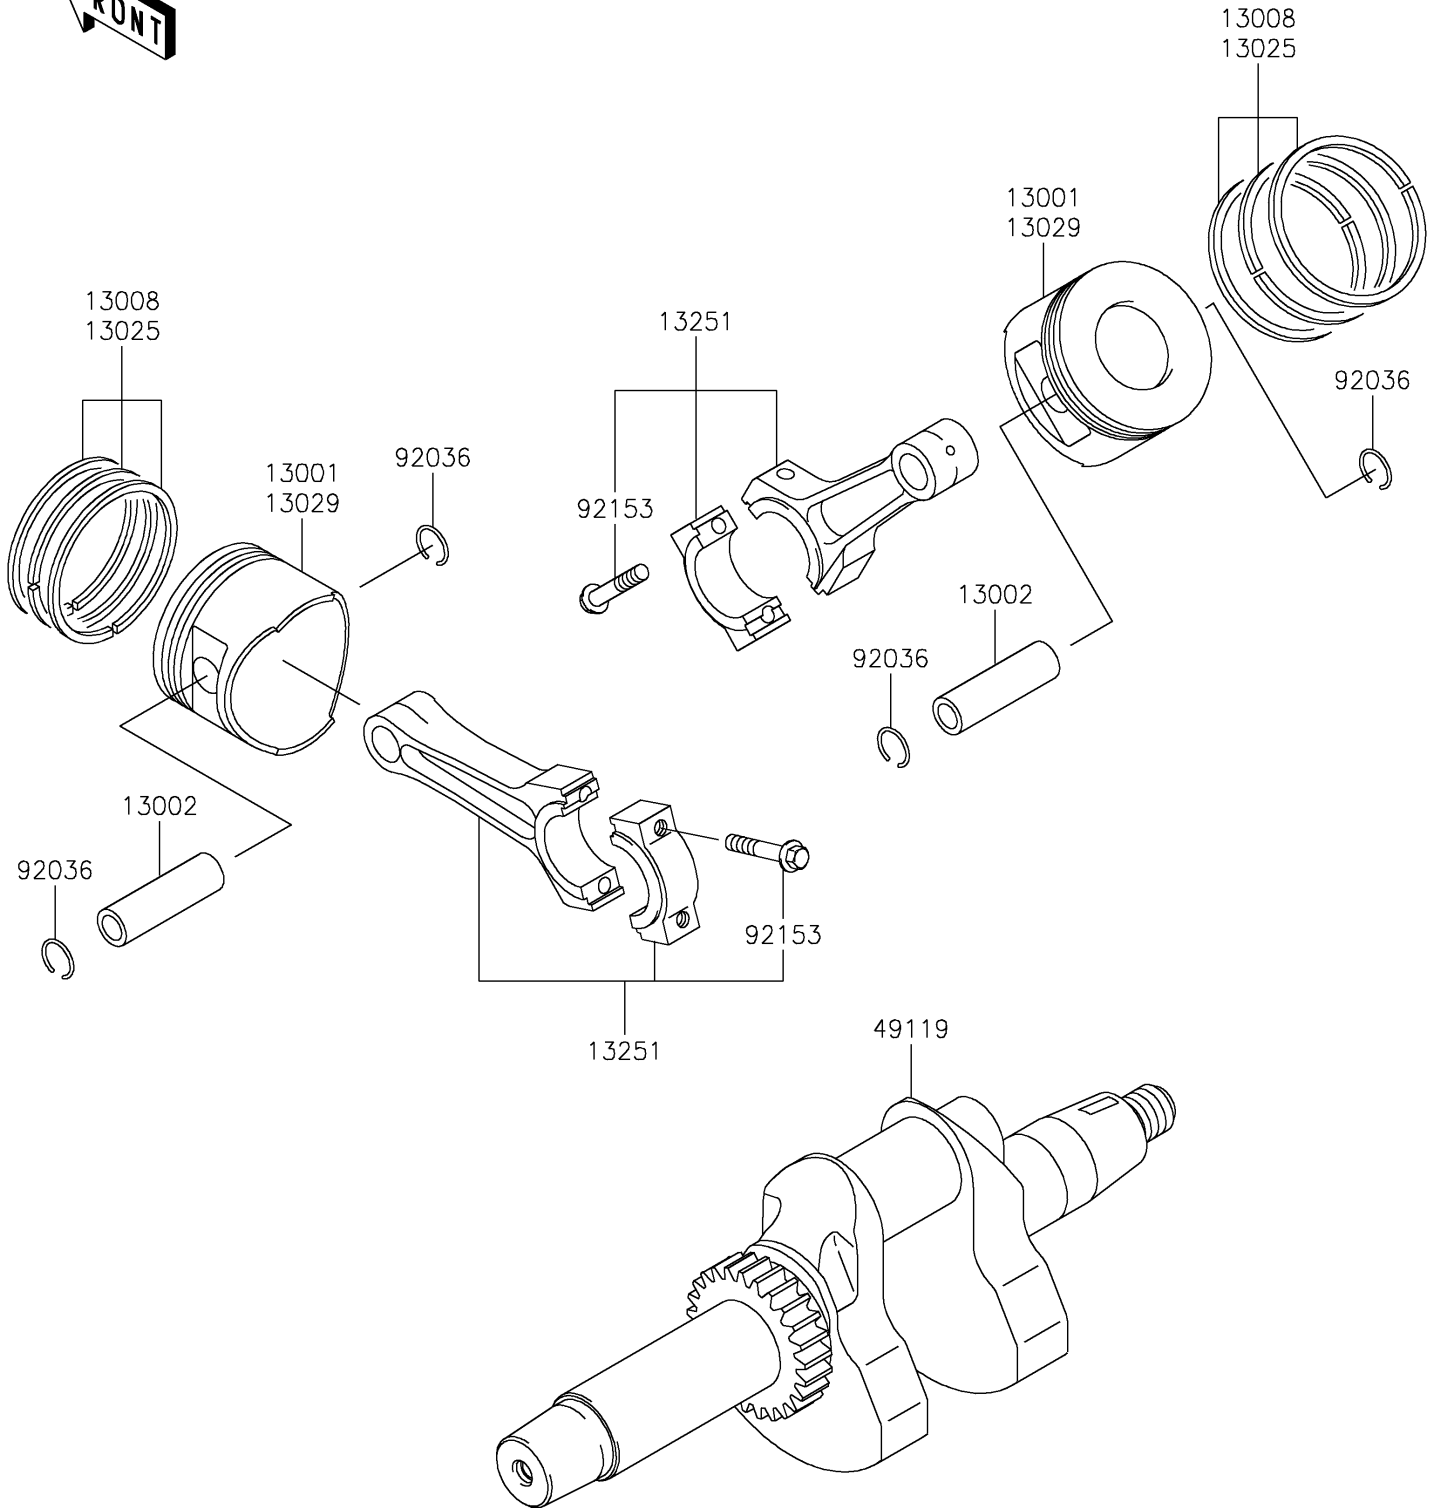

2021 MULE™ 4000 PARTS DIAGRAM

Crankshaft/Piston(s)

E1320

2021 MULE™ 4000 PARTS LIST

Crankshaft/Piston(s)

ITEM NAME	PART NUMBER	QUANTITY
PISTON-ENGINE (Ref # 13001)	13001-2210	2
PIN-PISTON (Ref # 13002)	13002-1013	2
RING-SET-PISTON,STD (Ref # 13008)	13008-6025	2
RING-SET-PISTON L,0.50 (Ref # 13025)	13025-6008	AR
PISTON-ENGINE L,0.50 (Ref # 13029)	13029-0033	AR
ROD-ASSY-CONNECTING (Ref # 13251)	13251-0737	2
CRANKSHAFT-ASSY (Ref # 49119)	49119-0015	1
RING-SNAP,PISTON PIN (Ref # 92036)	92036-021	4
BOLT,7X35.2 (Ref # 92153)	92153-2054	4