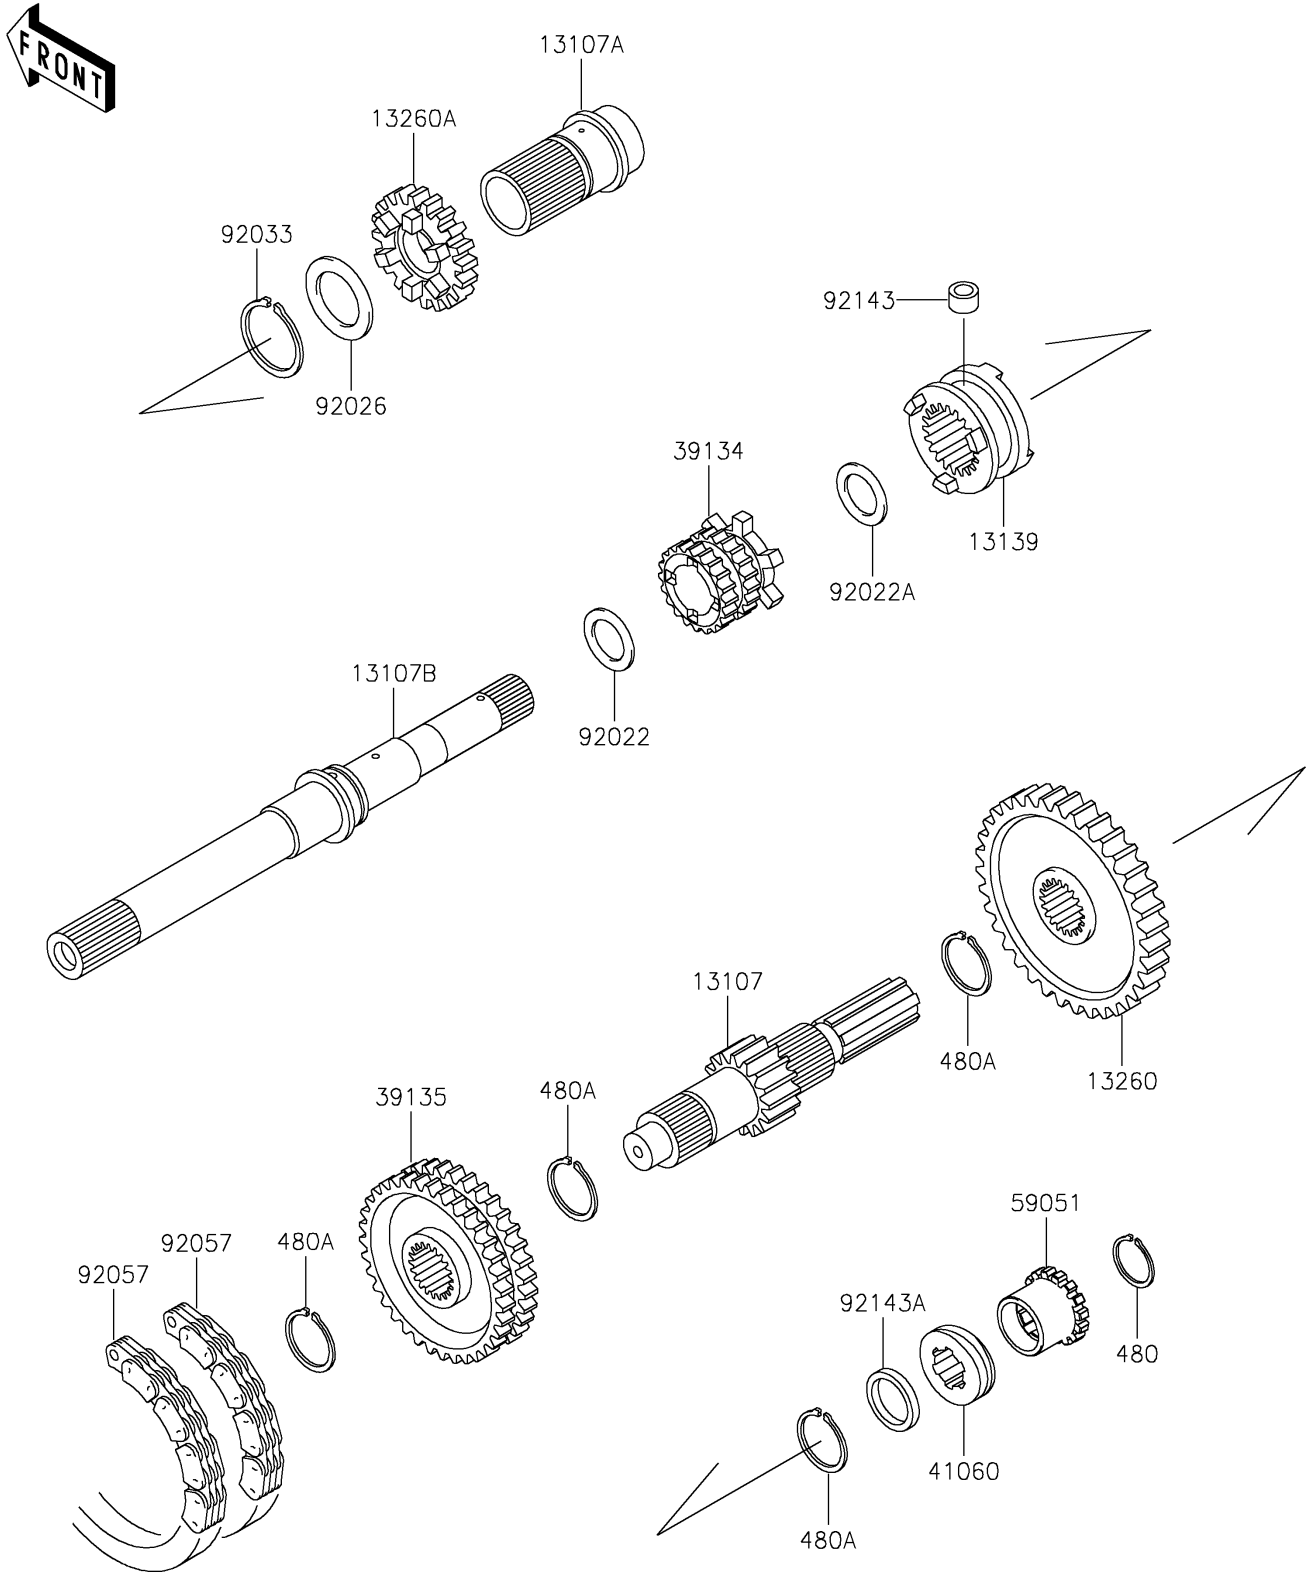

2021 MULE™ 4000 PARTS DIAGRAM

Transmission

E1361

2021 MULE™ 4000 PARTS LIST

Transmission

| ITEM NAME | PART NUMBER | QUANTITY |
|--|-------------|----------|
| SHAFT,COUNTER (Ref # 13107) | 13107-0191 | 1 |
| SHAFT,INPUT OUTER (Ref # 13107A) | 13107-1315 | 1 |
| SHAFT,INPUT (Ref # 13107B) | 13107-1471 | 1 |
| SHIFTER,FR/RR (Ref # 13139) | 13139-1072 | 1 |
| GEAR,OUTPUT REVERSE,51T (Ref # 13260) | 13260-1288 | 1 |
| GEAR,INPUT 28T (Ref # 13260A) | 13260-1462 | 1 |
| SPROCKET-DRIVE,20T (Ref # 39134) | 39134-1055 | 1 |
| SPROCKET-DRIVEN,41T (Ref # 39135) | 39135-1055 | 1 |
| GEAR-METER SCREW (Ref # 41060) | 41060-1147 | 1 |
| GEAR-SPUR,15T (Ref # 59051) | 59051-0086 | 1 |
| WASHER,25.3X33X1 (Ref # 92022) | 92022-1109 | 1 |
| WASHER,22.3X33X1.0 (Ref # 92022A) | 92022-1573 | 1 |
| SPACER,35.3X44X0.5 (Ref # 92026) | 92026-1375 | 1 |
| RING-SNAP (Ref # 92033) | 92033-1269 | 1 |
| CHAIN,REVERSE,81RH2520,54L (Ref # 92057) | 92057-1364 | 2 |
| COLLAR,8X14X10.5 (Ref # 92143) | 92143-1497 | 1 |
| COLLAR,25X32X4.5 (Ref # 92143A) | 92143-1597 | 1 |
| CIRCLIP-TYPE-C,25MM (Ref # 480) | 480J2500 | 1 |
| CIRCLIP-TYPE-C,30MM (Ref # 480A) | 480J3000 | 4 |