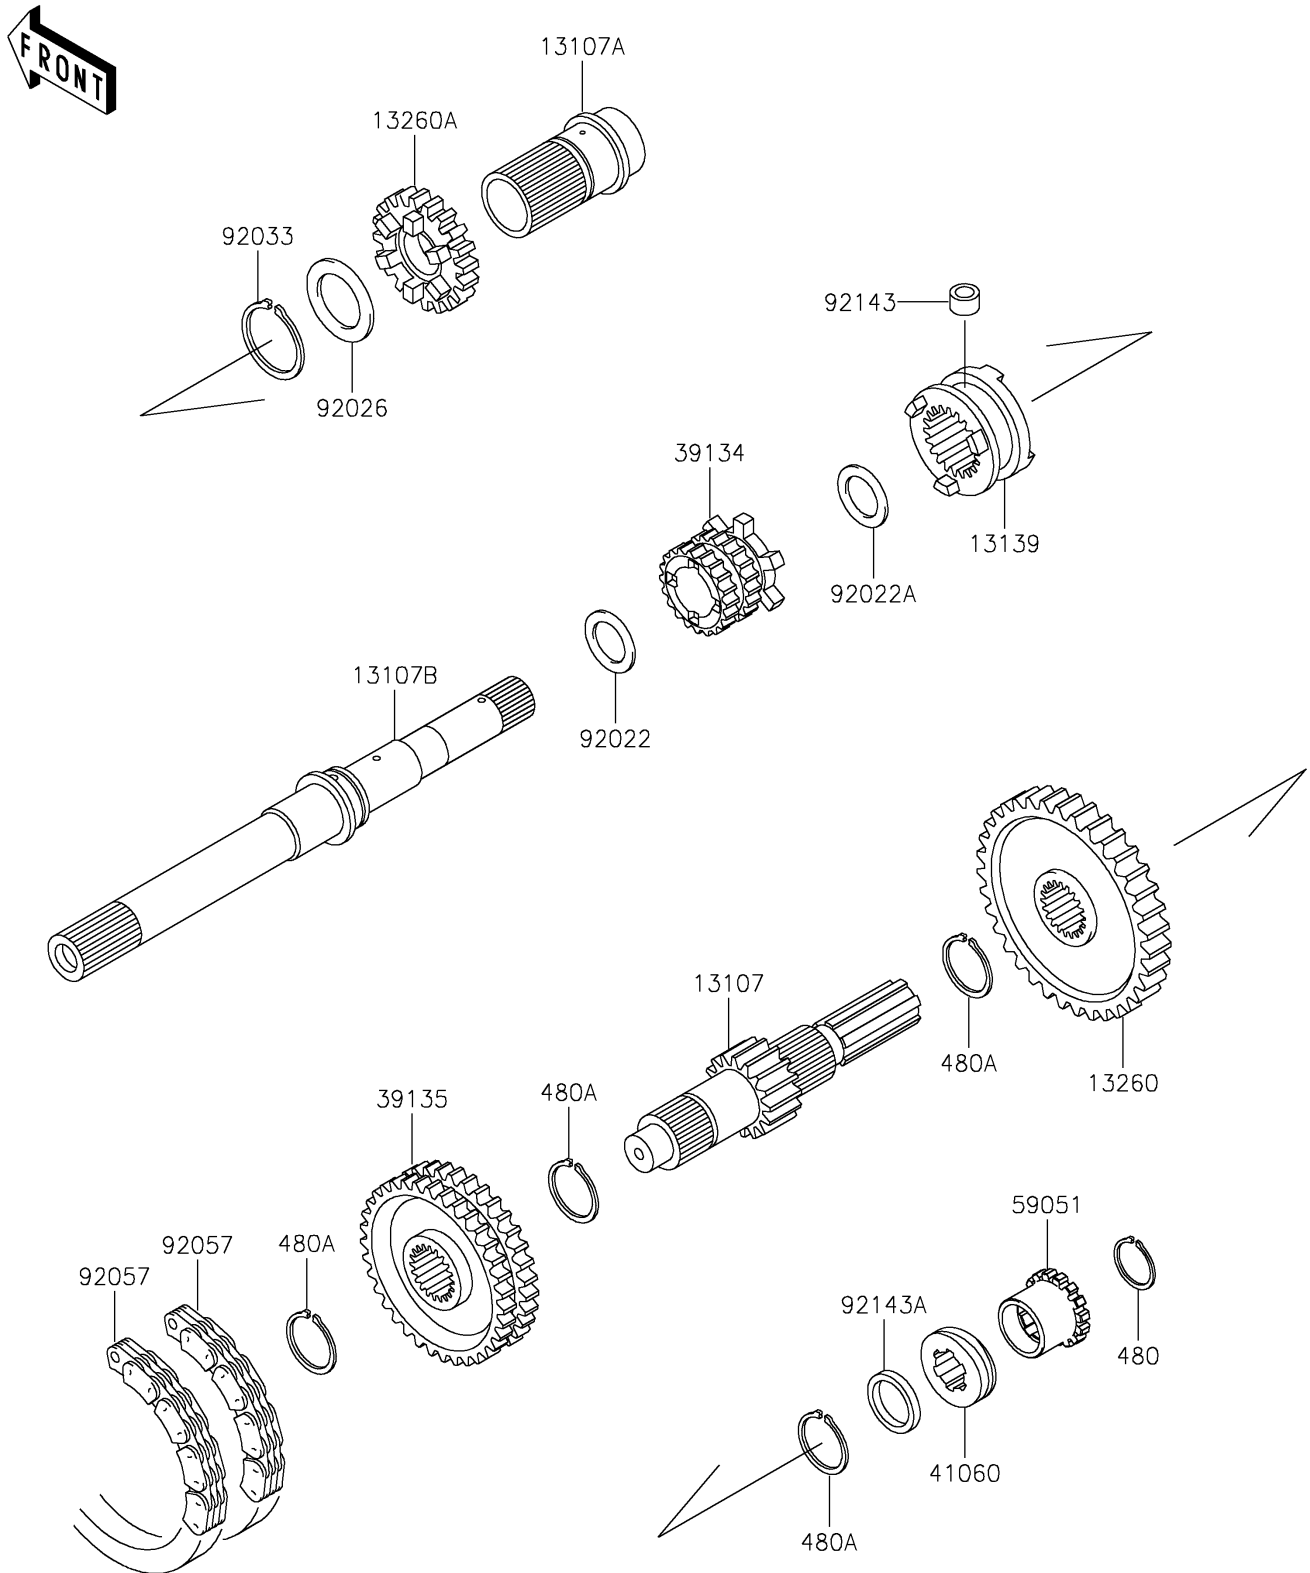

2023 MULE™ 4000 PARTS DIAGRAM

Transmission

E1361

2023 MULE™ 4000 PARTS LIST

Transmission

ITEM NAME	PART NUMBER	QUANTITY
SHAFT,COUNTER (Ref # 13107)	13107-0191	1
SHAFT,INPUT OUTER (Ref # 13107A)	13107-1315	1
SHAFT,INPUT (Ref # 13107B)	13107-1471	1
SHIFTER,FR/RR (Ref # 13139)	13139-1072	1
GEAR,OUTPUT REVERSE,51T (Ref # 13260)	13260-1288	1
GEAR,INPUT 28T (Ref # 13260A)	13260-1462	1
SPROCKET-DRIVE,20T (Ref # 39134)	39134-1055	1
SPROCKET-DRIVEN,41T (Ref # 39135)	39135-1055	1
GEAR-METER SCREW (Ref # 41060)	41060-1147	1
GEAR-SPUR,15T (Ref # 59051)	59051-0086	1
WASHER,25.3X33X1 (Ref # 92022)	92022-1109	1
WASHER,22.3X33X1.0 (Ref # 92022A)	92022-1573	1
SPACER,35.3X44X0.5 (Ref # 92026)	92026-1375	1
RING-SNAP (Ref # 92033)	92033-1269	1
CHAIN,REVERSE,81RH2520,54L (Ref # 92057)	92057-1364	2
COLLAR,8X14X10.5 (Ref # 92143)	92143-1497	1
COLLAR,25X32X4.5 (Ref # 92143A)	92143-1597	1
CIRCLIP-TYPE-C,25MM (Ref # 480)	480J2500	1
CIRCLIP-TYPE-C,30MM (Ref # 480A)	480J3000	4