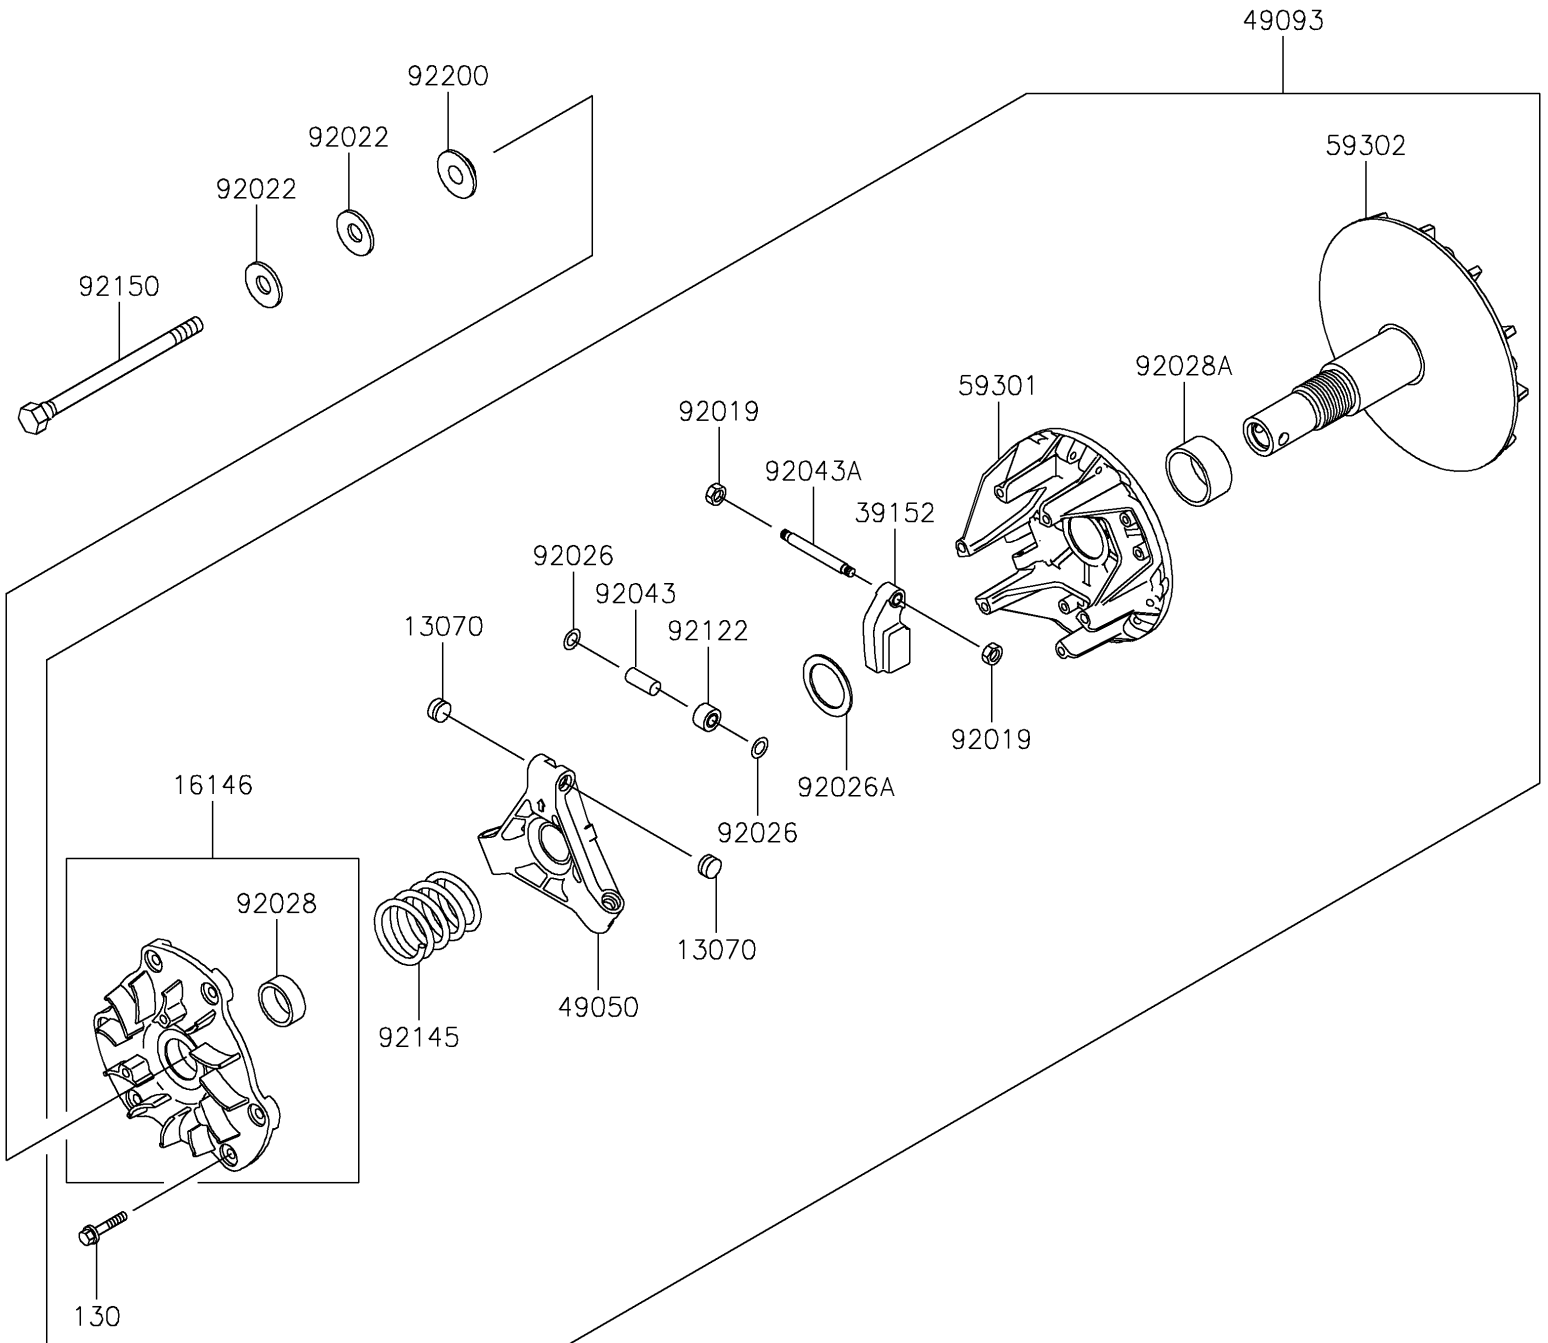

# 2021 MULE™ 4000 PARTS DIAGRAM

Drive Converter

E1391

## 2021 MULE™ 4000 PARTS LIST

### Drive Converter

ITEM NAME	PART NUMBER	QUANTITY
GUIDE (Ref # 13070)	13070-1330	6
COVER-ASSY (Ref # 16146)	16146-1219	1
WEIGHT-RAMP (Ref # 39152)	39152-1078	3
SPIDER (Ref # 49050)	49050-0018	1
CONVERTER-ASSY-DRIVE (Ref # 49093)	49093-0025	1
SHEAVE-MOVABLE (Ref # 59301)	59301-0016	1
SHEAVE-COMP (Ref # 59302)	59302-1085	1
NUT,LOCK,6MM (Ref # 92019)	92019-008	6
WASHER,SPECIAL CONICAL (Ref # 92022)	92022-1901	2
SPACER (Ref # 92026)	92026-1512	6
SPACER,32.3X44.3X3.6 (Ref # 92026A)	92026-1591	1
BUSHING (Ref # 92028)	92028-1861	1
BUSHING (Ref # 92028A)	92028-1864	1
PIN (Ref # 92043)	92043-1572	3
PIN (Ref # 92043A)	92043-1573	3
ROLLER (Ref # 92122)	92122-1204	3
SPRING,YELLOW PAINT (Ref # 92145)	92145-0639	1
BOLT,12X163.5 (Ref # 92150)	92150-1008	1
WASHER (Ref # 92200)	92200-1401	1
BOLT-FLANGED,6X30 (Ref # 130)	130CA0630	6