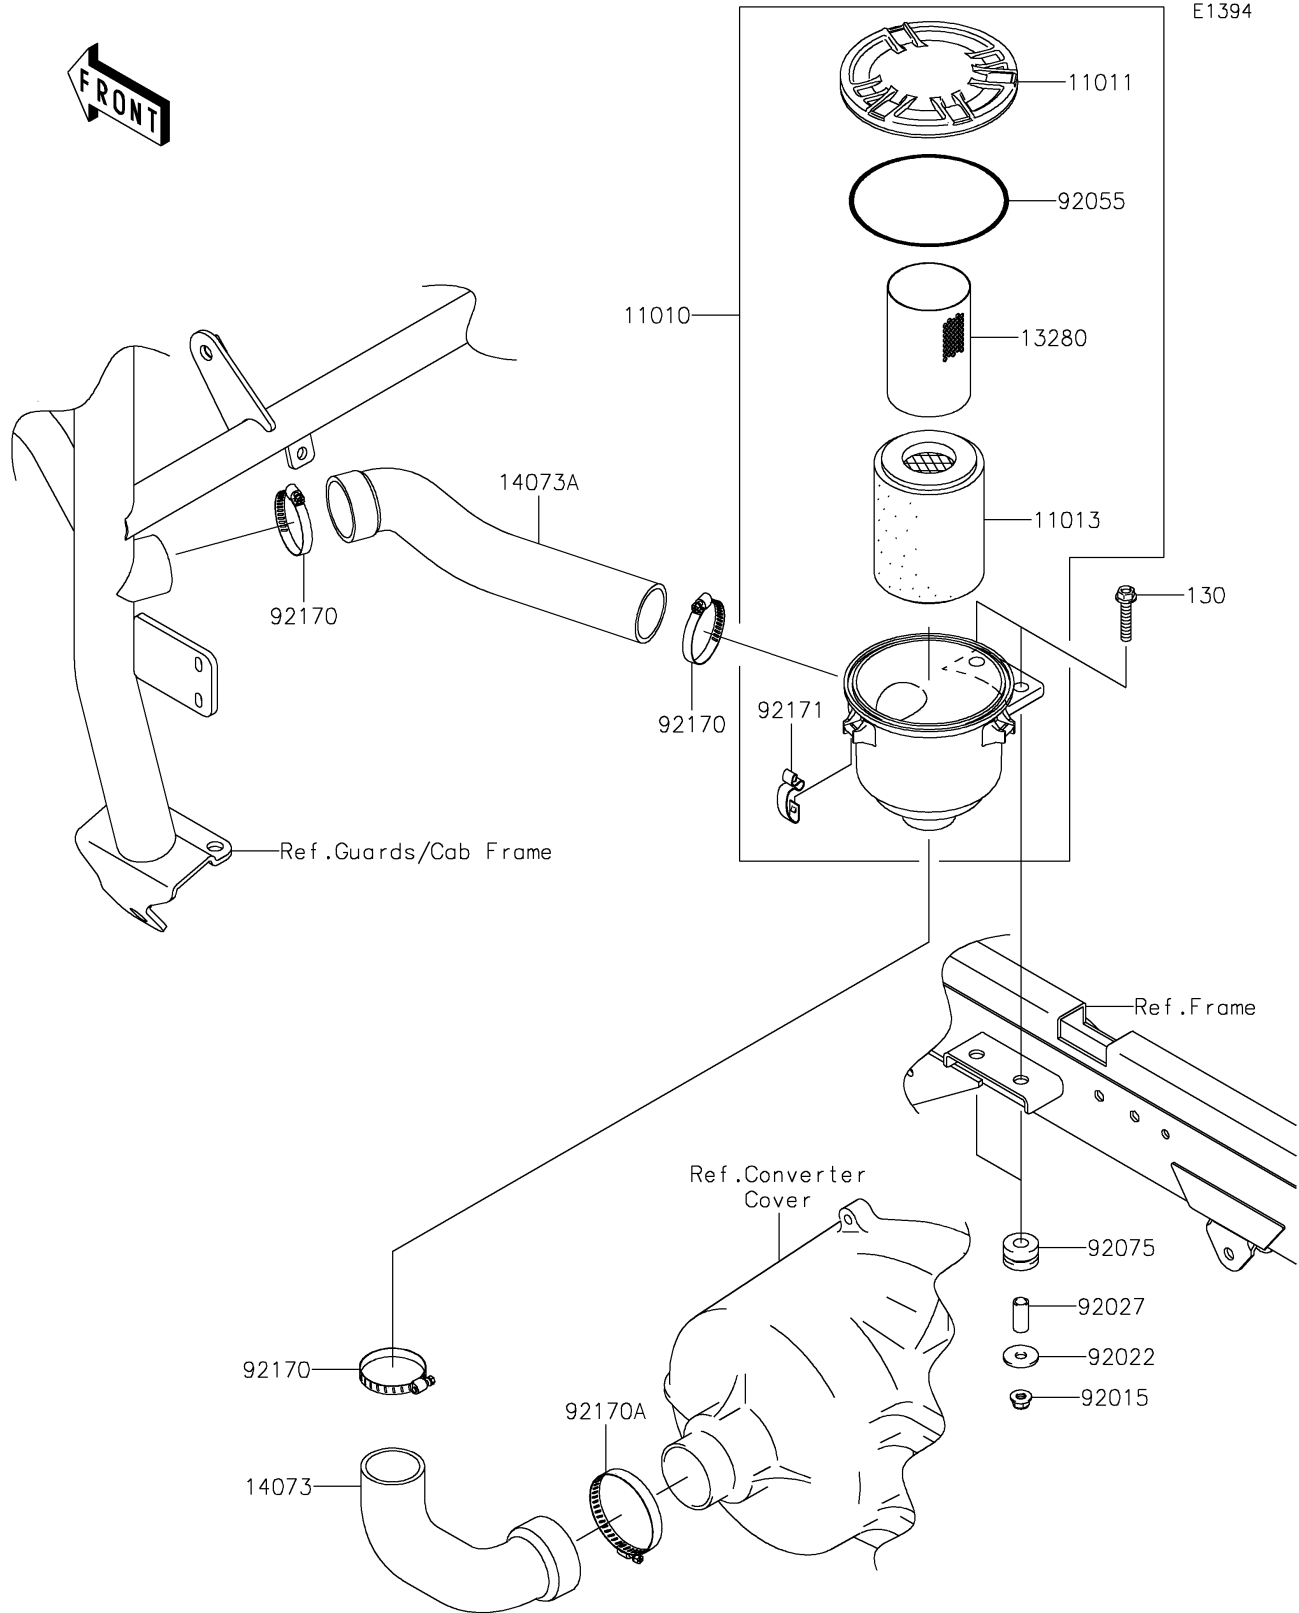

# 2021 MULE™ 4000 PARTS DIAGRAM

## Air Cleaner-Belt Converter

## 2021 MULE™ 4000 PARTS LIST

### Air Cleaner-Belt Converter

ITEM NAME	PART NUMBER	QUANTITY
FILTER-ASSY-AIR (Ref # 11010)	11010-0172	1
CASE-AIR FILTER,CAP (Ref # 11011)	11011-0135	1
ELEMENT-AIR FILTER (Ref # 11013)	11013-0037	1
HOLDER (Ref # 13280)	13280-0312	1
DUCT,AIR FILTER-CVT (Ref # 14073)	14073-0198	1
DUCT,BAR-AIR FILTER (Ref # 14073A)	14073-0238	1
NUT,8MM (Ref # 92015)	92015-1432	2
WASHER,9X28X2.3 (Ref # 92022)	92022-1632	2
COLLAR (Ref # 92027)	92027-4012	2
RING-O,122X4 (Ref # 92055)	92055-0167	1
DAMPER (Ref # 92075)	92075-1736	2
CLAMP (Ref # 92170)	92170-1674	3
CLAMP (Ref # 92170A)	92170-1764	1
CLAMP (Ref # 92171)	92171-0225	3
BOLT-FLANGED,8X40 (Ref # 130)	130BA0840	2