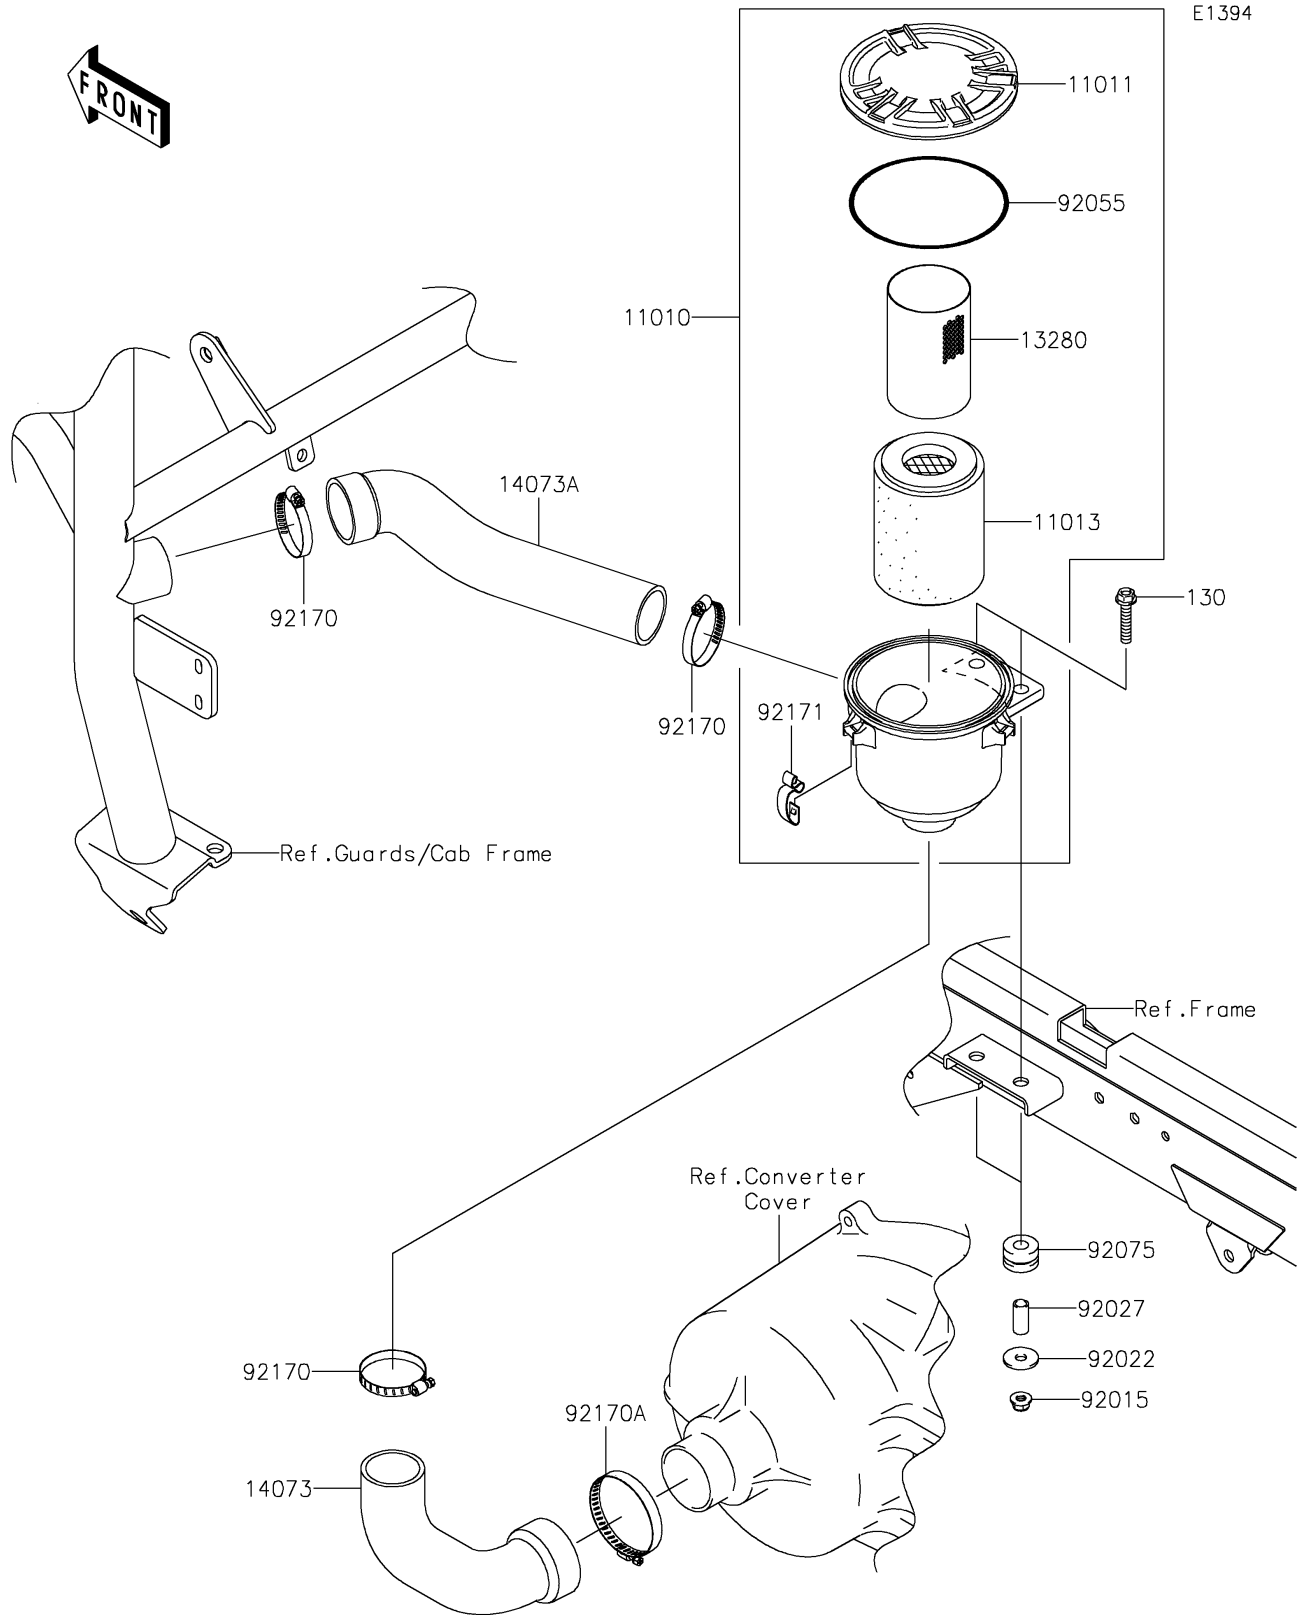

2022 MULE™ 4000 PARTS DIAGRAM

Air Cleaner-Belt Converter

2022 MULE™ 4000 PARTS LIST

Air Cleaner-Belt Converter

ITEM NAME	PART NUMBER	QUANTITY
FILTER-ASSY-AIR (Ref # 11010)	11010-0172	1
CASE-AIR FILTER,CAP (Ref # 11011)	11011-0135	1
ELEMENT-AIR FILTER (Ref # 11013)	11013-0037	1
HOLDER (Ref # 13280)	13280-0312	1
DUCT,AIR FILTER-CVT (Ref # 14073)	14073-0198	1
DUCT,BAR-AIR FILTER (Ref # 14073A)	14073-0238	1
NUT,8MM (Ref # 92015)	92015-1432	2
WASHER,9X28X2.3 (Ref # 92022)	92022-1632	2
COLLAR (Ref # 92027)	92027-4012	2
RING-O,122X4 (Ref # 92055)	92055-0167	1
DAMPER (Ref # 92075)	92075-1736	2
CLAMP (Ref # 92170)	92170-1674	3
CLAMP (Ref # 92170A)	92170-1764	1
CLAMP (Ref # 92171)	92171-0225	3
BOLT-FLANGED,8X40 (Ref # 130)	130BA0840	2