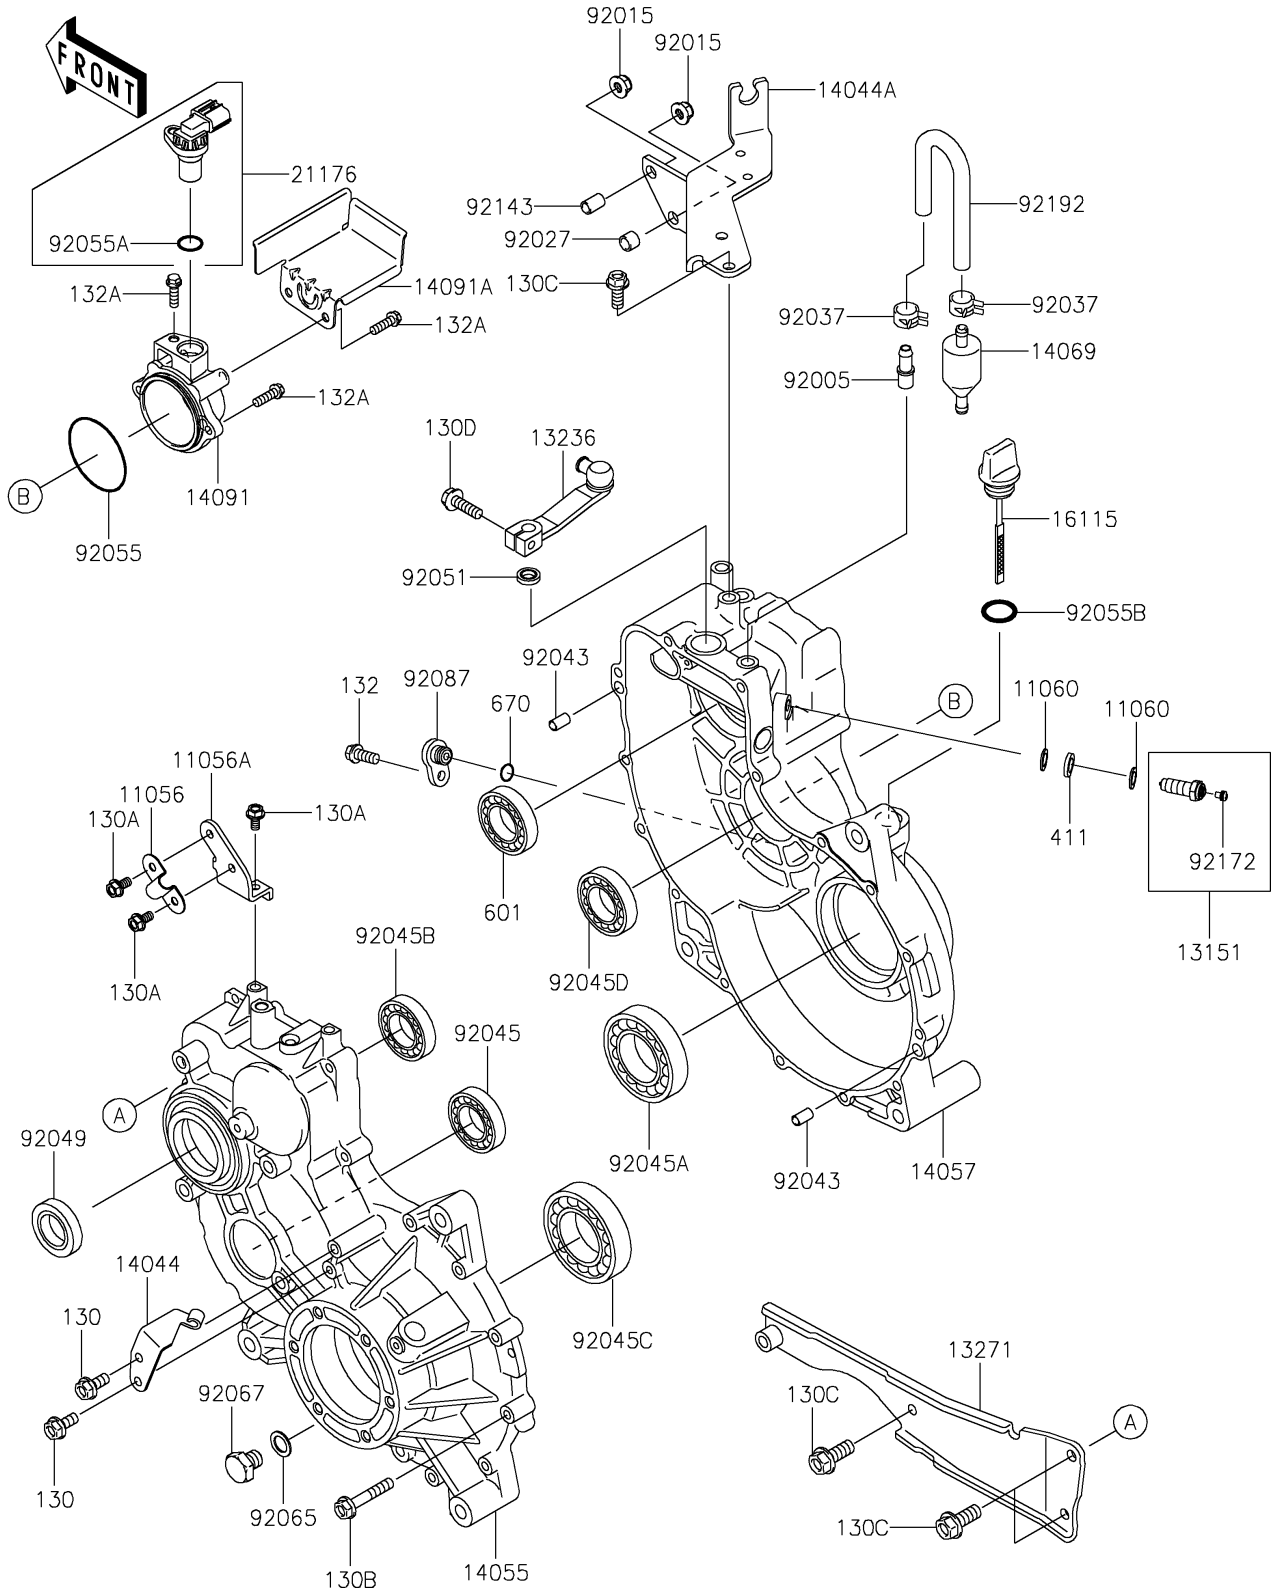

2021 MULE™ 4000 PARTS DIAGRAM

Gear Box

E1450

2021 MULE™ 4000 PARTS LIST

Gear Box

ITEM NAME	PART NUMBER	QUANTITY
BRACKET,OIL PIPE (Ref # 11056)	11056-4139	1
BRACKET,OIL PIPE (Ref # 11056A)	11056-4140	1
GASKET (Ref # 11060)	11060-1966	2
SWITCH-COMP (Ref # 13151)	13151-1093	1
LEVER-COMP (Ref # 13236)	13236-1372	1
PLATE (Ref # 13271)	13271-1604	1
HOLDER-CABLE (Ref # 14044)	14044-0003	1
HOLDER-CABLE (Ref # 14044A)	14044-1098	1
CASE-GEAR,LH (Ref # 14055)	14055-0035	1
CASE-COMP-GEAR,RH (Ref # 14057)	14057-0012	1
BREATHER (Ref # 14069)	14069-1051	1
COVER,COUNTER SHAFT (Ref # 14091)	14091-0932	1
COVER,SENSOR (Ref # 14091A)	14091-0933	1
CAP-OIL FILLER (Ref # 16115)	16115-1060	1
SENSOR,SPEED (Ref # 21176)	21176-1104	1
FITTING,BREATHER (Ref # 92005)	92005-1127	1
NUT,8MM (Ref # 92015)	92015-1432	2
COLLAR,8.8X12X9 (Ref # 92027)	92027-1568	1
CLAMP,TUBE (Ref # 92037)	92037-1505	2
PIN,6.2X8X14 (Ref # 92043)	92043-1263	2
BEARING-BALL,TMB304CCM (Ref # 92045)	92045-1142	1
BEARING-BALL,6010CM (Ref # 92045A)	92045-1162	1
BEARING-BALL,62/28 (Ref # 92045B)	92045-1207	1
BEARING-BALL,6210CM (Ref # 92045C)	92045-1213	1
BEARING-BALL,TMB205JR2 (Ref # 92045D)	92045-1285	1
SEAL-OIL,TC28X47X7 (Ref # 92049)	92049-1297	1
SEAL-OIL,TB13225.5 (Ref # 92051)	92051-005	1
RING-O,55MM (Ref # 92055)	92055-1120	1
RING-O (Ref # 92055A)	92055-1718	1