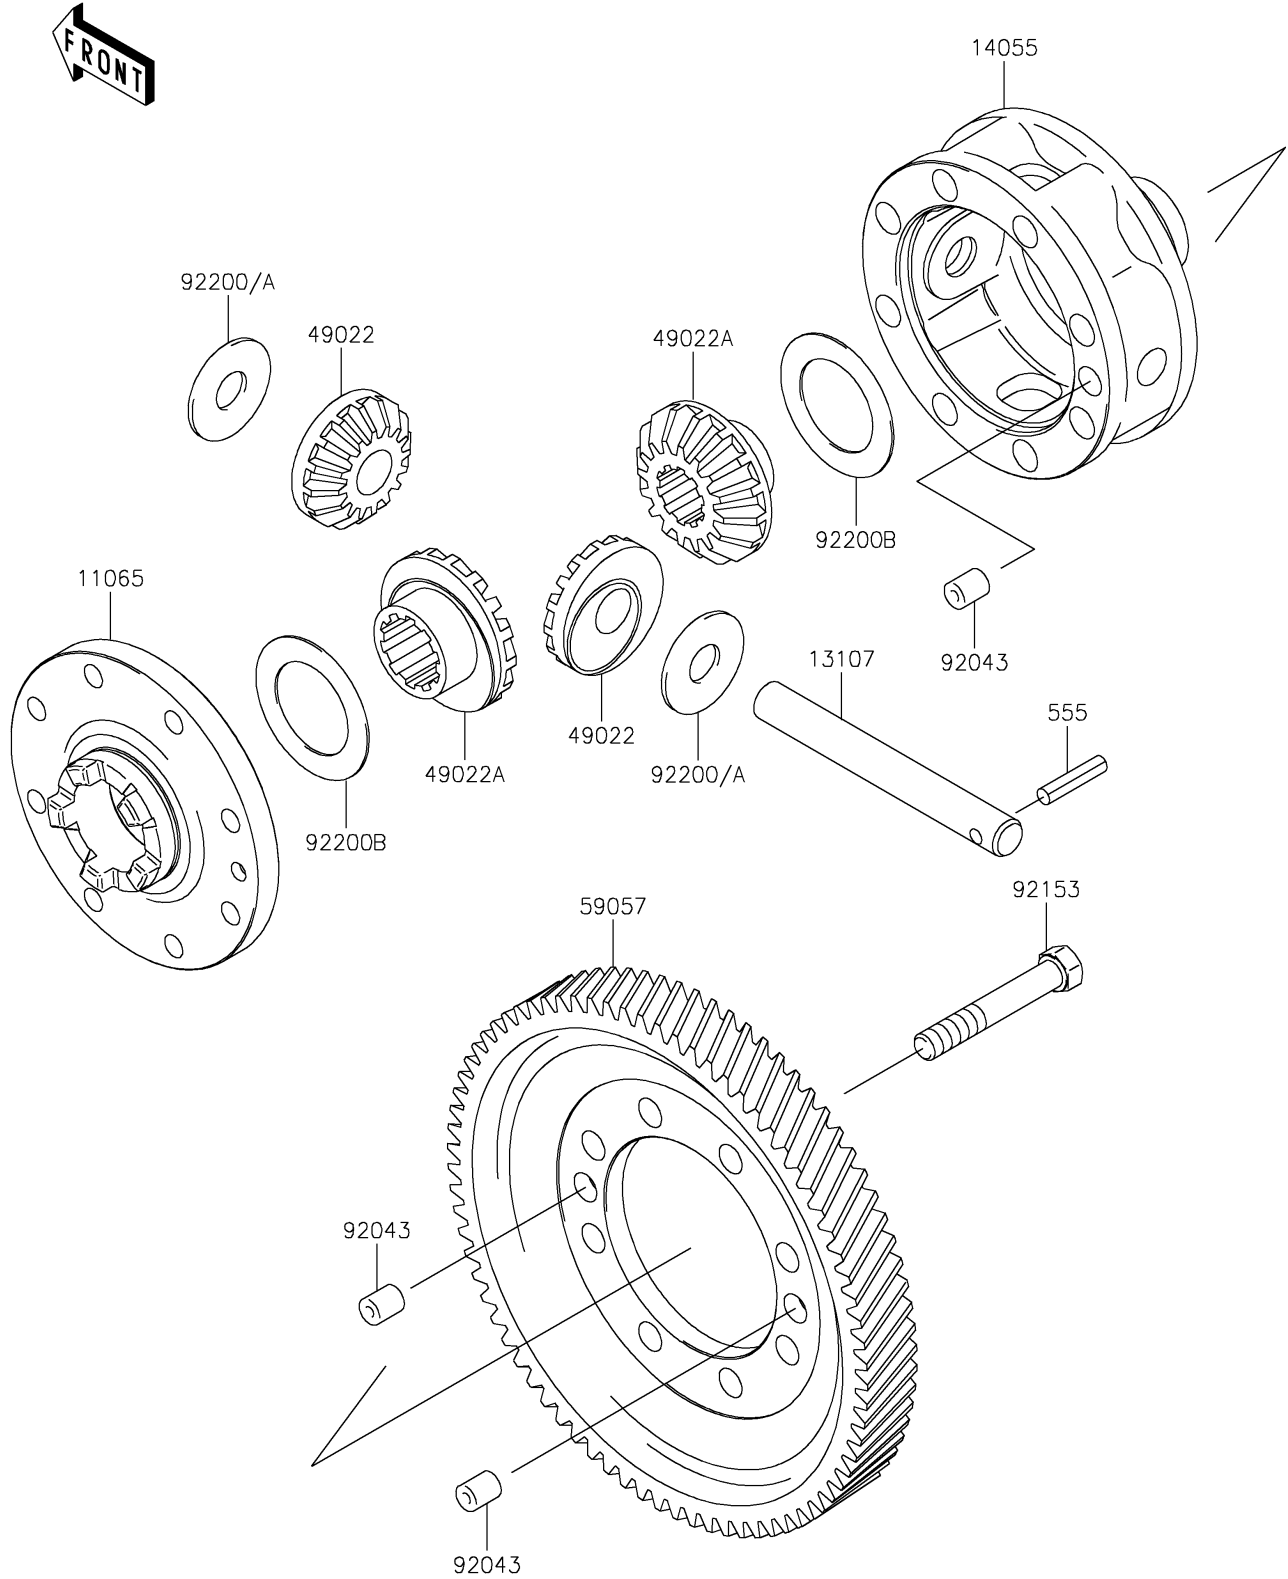

2021 MULE™ 4000 PARTS DIAGRAM

Differential

E1451

2021 MULE™ 4000 PARTS LIST

Differential

ITEM NAME	PART NUMBER	QUANTITY
CAP,GEAR CASE (Ref # 11065)	11065-0033	1
SHAFT (Ref # 13107)	13107-0922	1
CASE-GEAR,DIFFERENTIAL (Ref # 14055)	14055-0003	1
GEAR-BEVEL,10T (Ref # 49022)	49022-1105	2
GEAR-BEVEL,16T (Ref # 49022A)	49022-1117	2
GEAR-HELICAL,DIFFERENTIAL (Ref # 59057)	59057-0002	1
PIN,10X12 (Ref # 92043)	92043-0029	3
BOLT,10X63 (Ref # 92153)	92153-0331	8
WASHER,14.5X38X1.2 (Ref # 92200)	92200-0021	2
WASHER,14.5X38X1.0 (Ref # 92200A)	92200-1044	AR
WASHER,35.5X54X1.0 (Ref # 92200B)	92200-1045	2
PIN-SPRING (Ref # 555)	555A0525	1