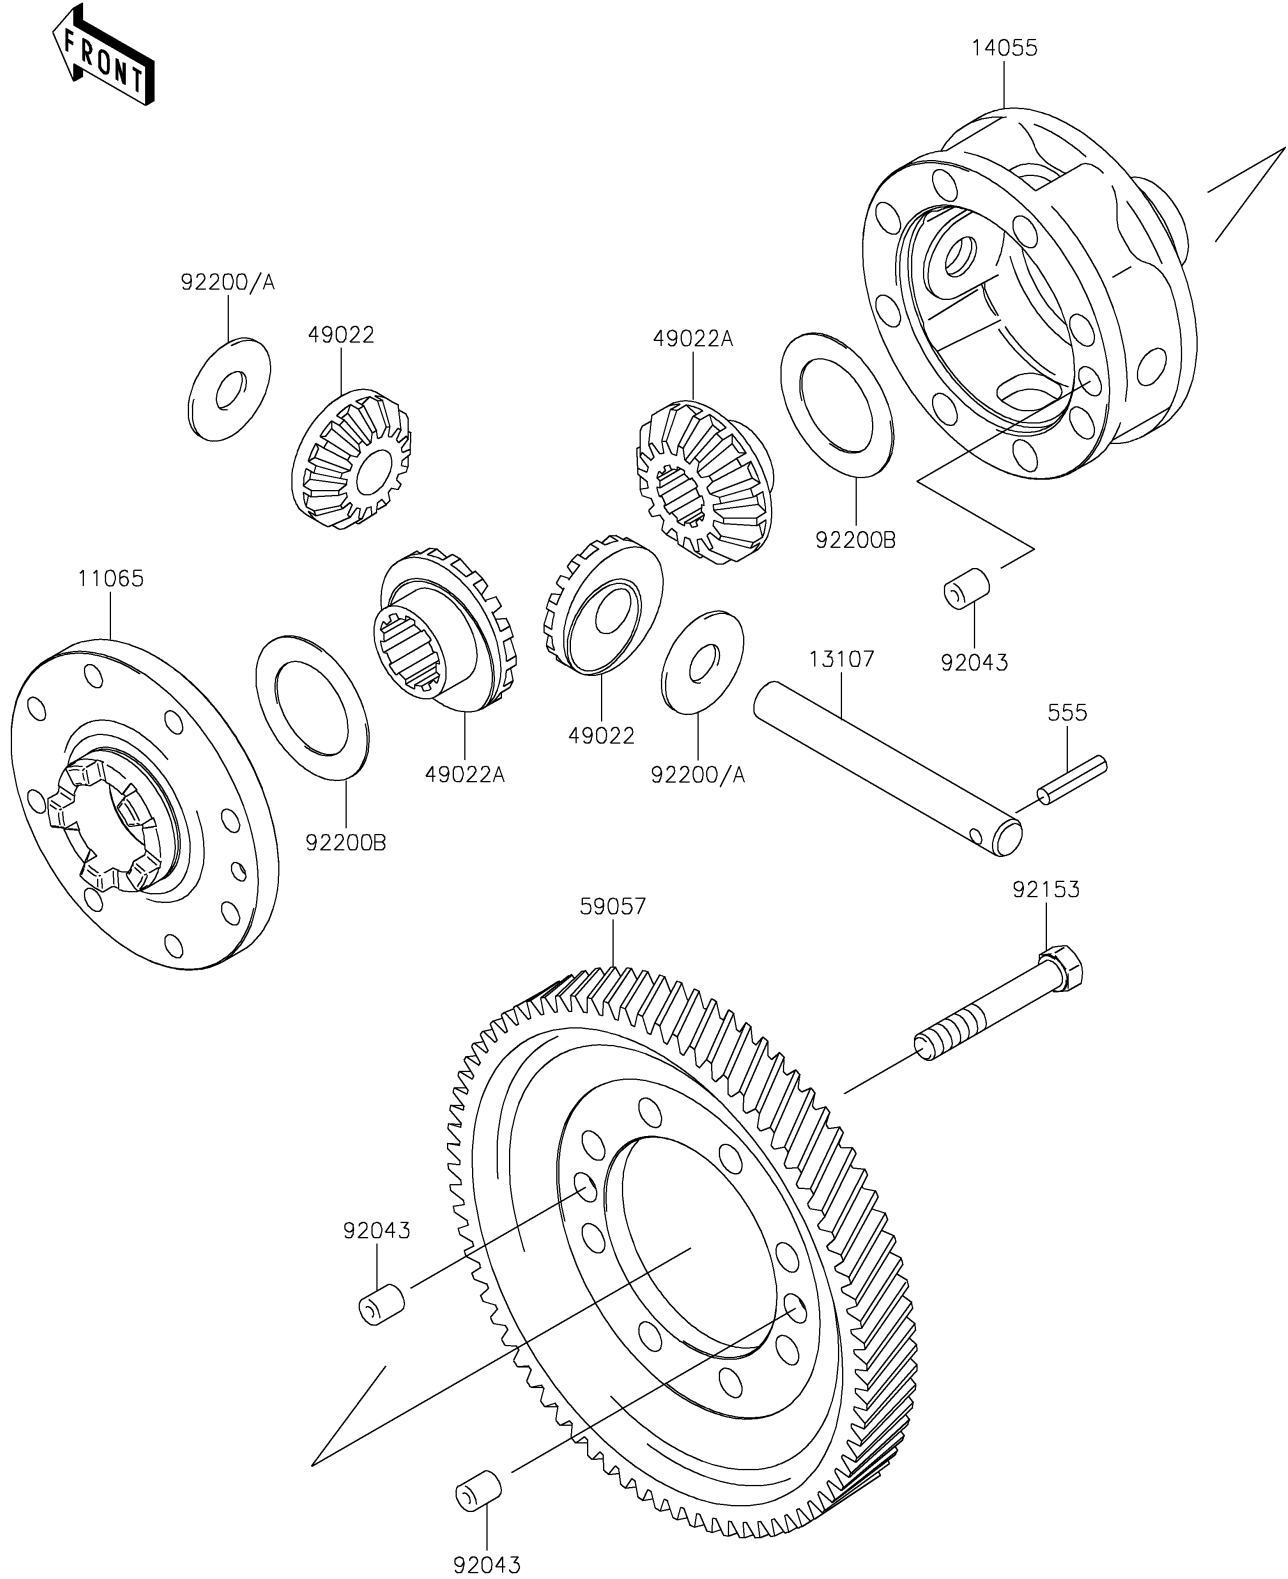

# 2022 MULE™ 4000 PARTS DIAGRAM

Differential

E1451

## 2022 MULE™ 4000 PARTS LIST

### Differential

ITEM NAME	PART NUMBER	QUANTITY
CAP,GEAR CASE (Ref # 11065)	11065-0033	1
SHAFT (Ref # 13107)	13107-0922	1
CASE-GEAR,DIFFERENTIAL (Ref # 14055)	14055-0003	1
GEAR-BEVEL,10T (Ref # 49022)	49022-1105	2
GEAR-BEVEL,16T (Ref # 49022A)	49022-1117	2
GEAR-HELICAL,DIFFERENTIAL (Ref # 59057)	59057-0002	1
PIN,10X12 (Ref # 92043)	92043-0029	3
BOLT,10X63 (Ref # 92153)	92153-0331	8
WASHER,14.5X38X1.2 (Ref # 92200)	92200-0021	2
WASHER,14.5X38X1.0 (Ref # 92200A)	92200-1044	AR
WASHER,35.5X54X1.0 (Ref # 92200B)	92200-1045	2
PIN-SPRING (Ref # 555)	555A0525	1