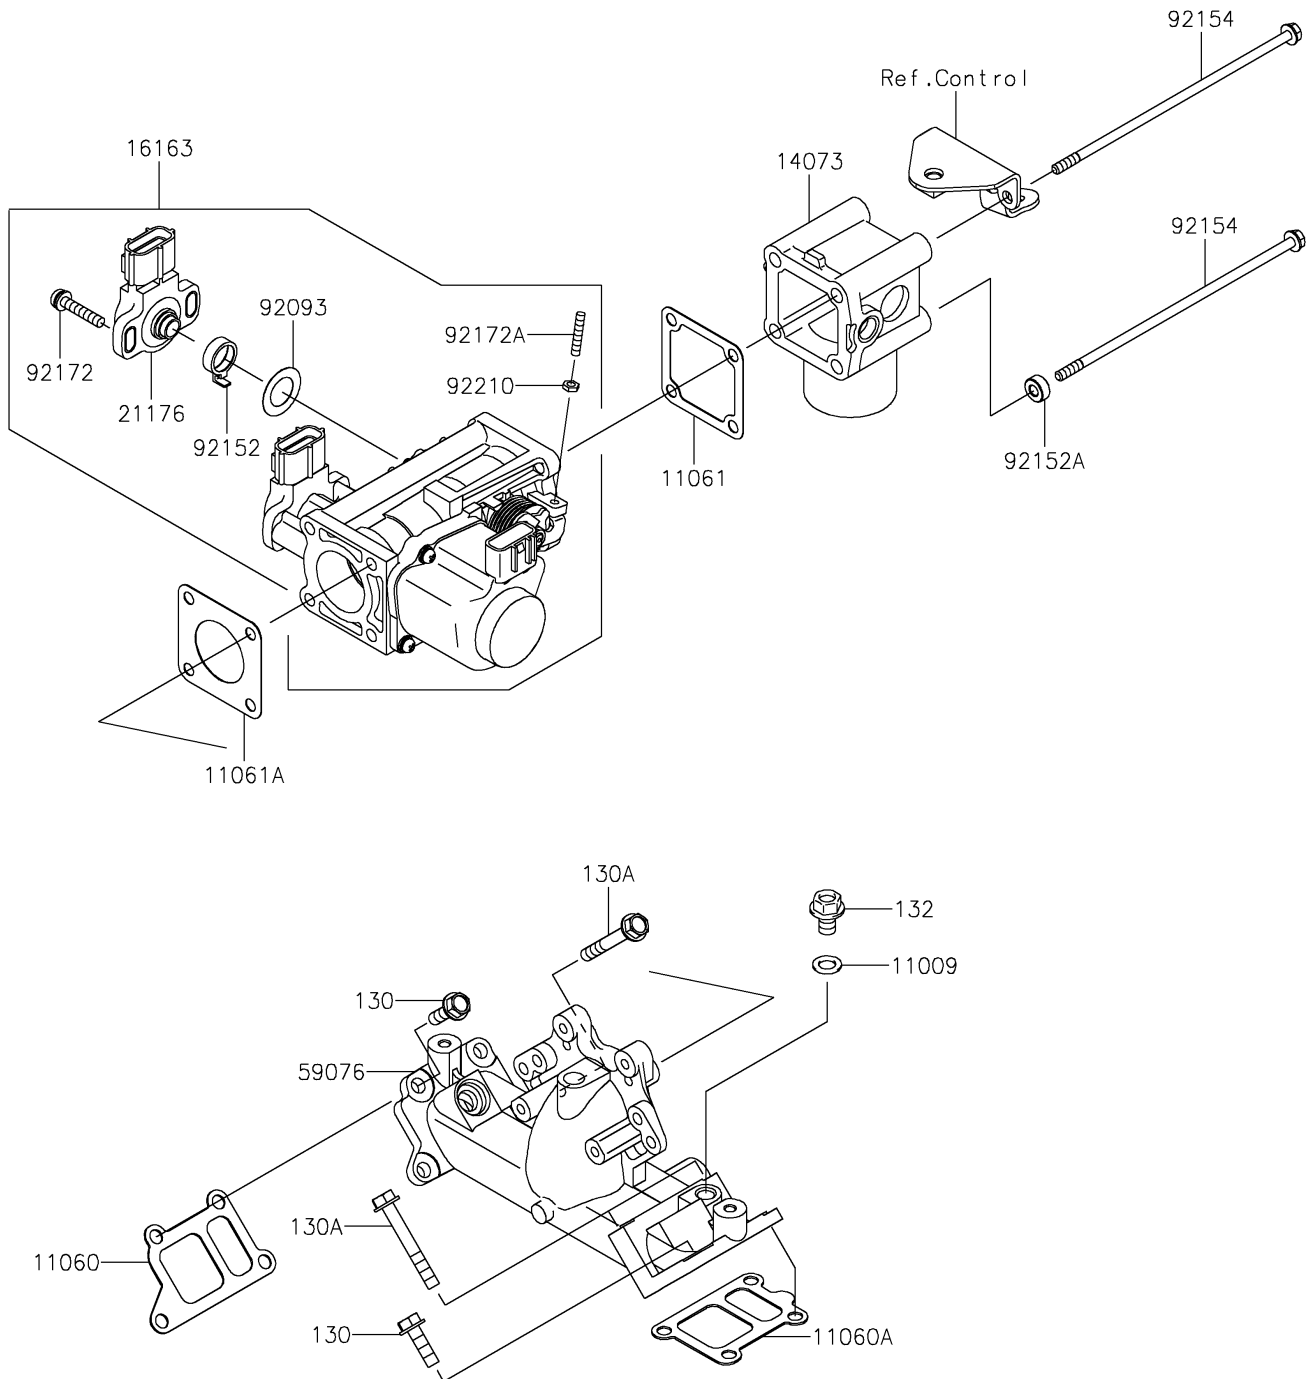

2021 MULE™ 4000 PARTS DIAGRAM

Throttle

E1510

2021 MULE™ 4000 PARTS LIST

Throttle

ITEM NAME	PART NUMBER	QUANTITY
GASKET,8.2X14X1.0 (Ref # 11009)	11009-1344	1
GASKET,INTAKE MANIFOLD (Ref # 11060)	11060-2087	1
GASKET,INTAKE MANIFOLD (Ref # 11060A)	11060-2088	1
GASKET (Ref # 11061)	11061-0861	1
GASKET (Ref # 11061A)	11061-2179	1
DUCT (Ref # 14073)	14073-0780	1
THROTTLE-ASSY (Ref # 16163)	16163-0949	1
SENSOR (Ref # 21176)	21176-2112	1
MANIFOLD-INTAKE (Ref # 59076)	59076-0718	1
SEAL (Ref # 92093)	92093-2133	1
COLLAR (Ref # 92152)	92152-2093	1
COLLAR,LWR SIDE (Ref # 92152A)	92152-2333	2
BOLT,FLANGED,6X195 (Ref # 92154)	92154-2653	4
SCREW (Ref # 92172)	92172-0254	2
SCREW (Ref # 92172A)	92172-2106	1
NUT (Ref # 92210)	92210-2120	1
BOLT-FLANGED,6X20 (Ref # 130)	130BA0620	5
BOLT-FLANGED,6X45 (Ref # 130A)	130CA0645	3
BOLT-FLANGED-SMALL,8X12 (Ref # 132)	132BB0812	1