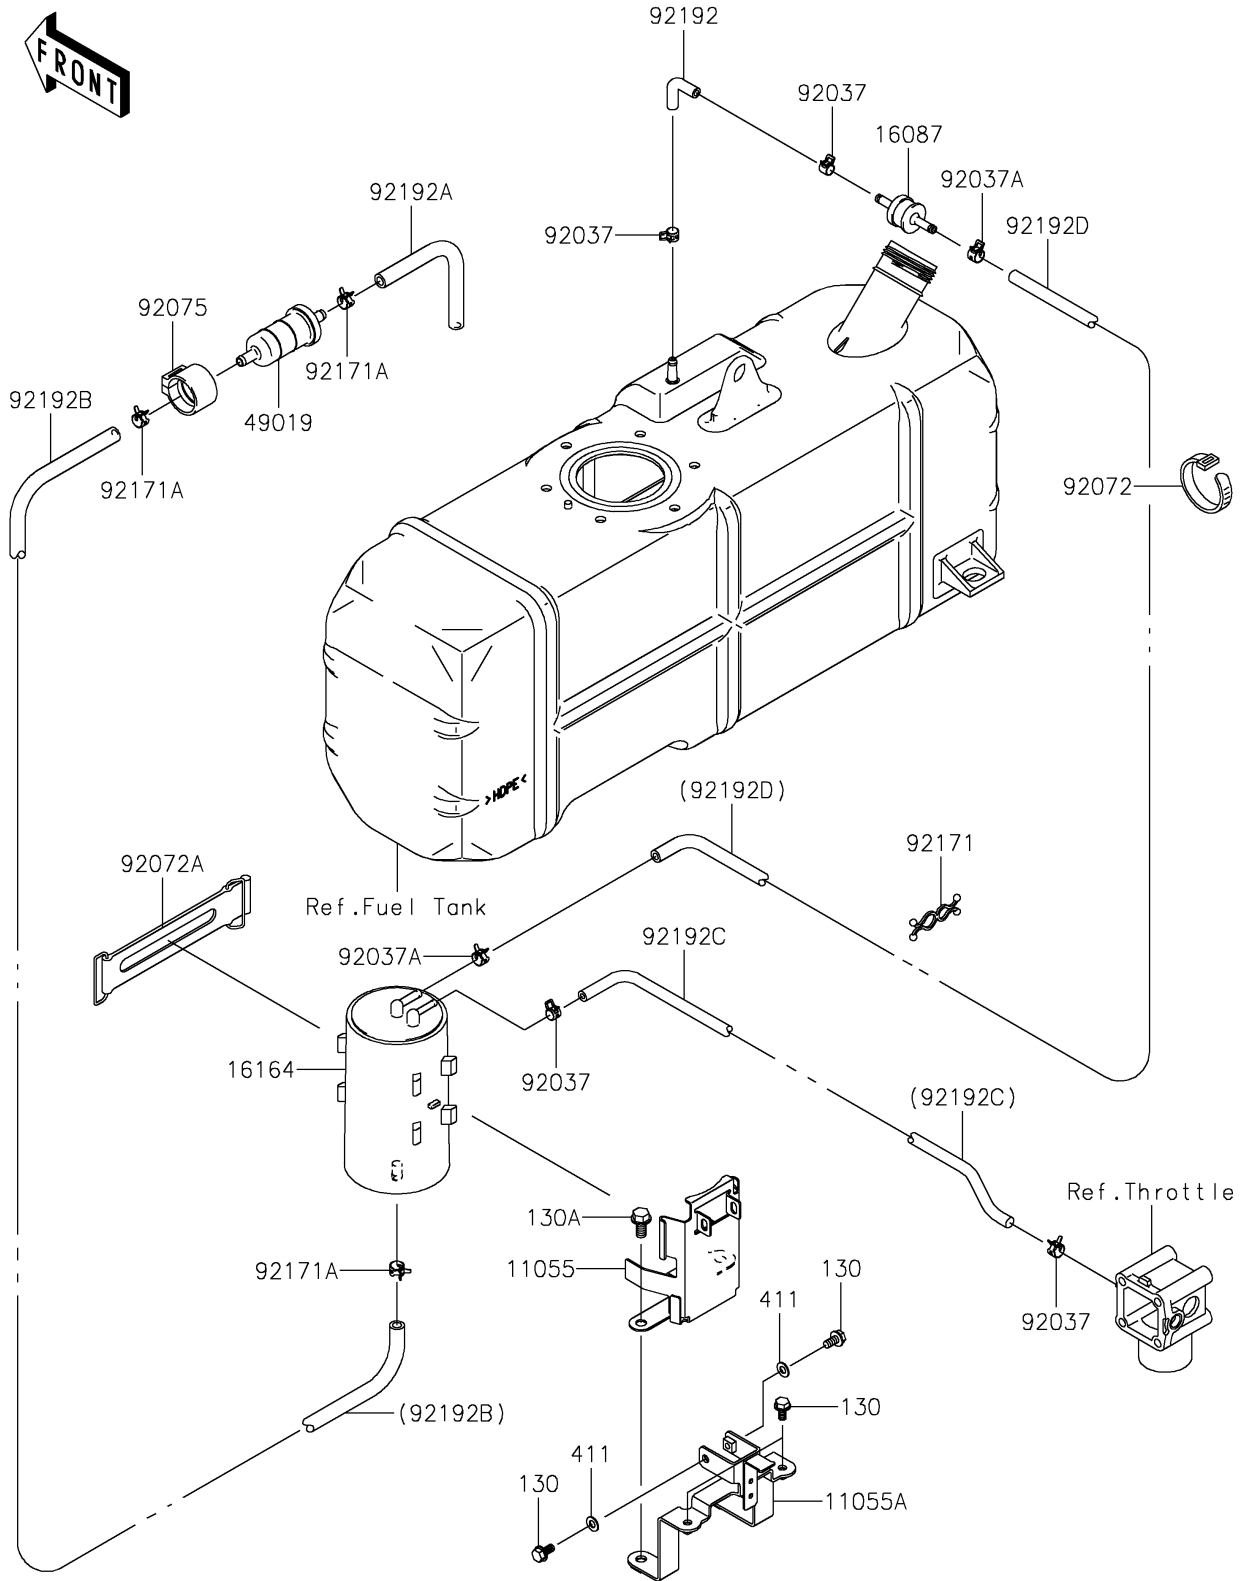

2021 MULE™ 4000 PARTS DIAGRAM

Fuel Evaporative System

E1650

2021 MULE™ 4000 PARTS LIST

Fuel Evaporative System

ITEM NAME	PART NUMBER	QUANTITY
BRACKET,UPP (Ref # 11055)	11055-0263	1
BRACKET,LWR (Ref # 11055A)	11055-0407	1
VALVE-CHECK (Ref # 16087)	16087-0008	1
CANISTER (Ref # 16164)	16164-0018	1
FILTER-FUEL (Ref # 49019)	49019-0032	1
CLAMP,TUBE (Ref # 92037)	92037-1461	4
CLAMP,TUBE (Ref # 92037A)	92037-1505	2
BAND,L=186 (Ref # 92072)	92072-056	1
BAND,L=168 (Ref # 92072A)	92072-1306	1
DAMPER,FUEL FILTER (Ref # 92075)	92075-1853	1
CLAMP (Ref # 92171)	92171-0476	1
CLAMP (Ref # 92171A)	92171-0515	3
TUBE,FUEL TANK-CHECK VALVE (Ref # 92192)	92192-0067	1
TUBE,FILTER-AIR (Ref # 92192A)	92192-0609	1
TUBE,CANISTER-FUEL FILTER (Ref # 92192B)	92192-0713	1
TUBE,4.5X9.5X460 (Ref # 92192C)	92192-0909	1
TUBE (Ref # 92192D)	92192-1161	1
BOLT-FLANGED,6X12 (Ref # 130)	130BA0612	4
BOLT-FLANGED,8X16 (Ref # 130A)	130BA0816	2
WASHER-PLAIN,6MM (Ref # 411)	411AA0600	2