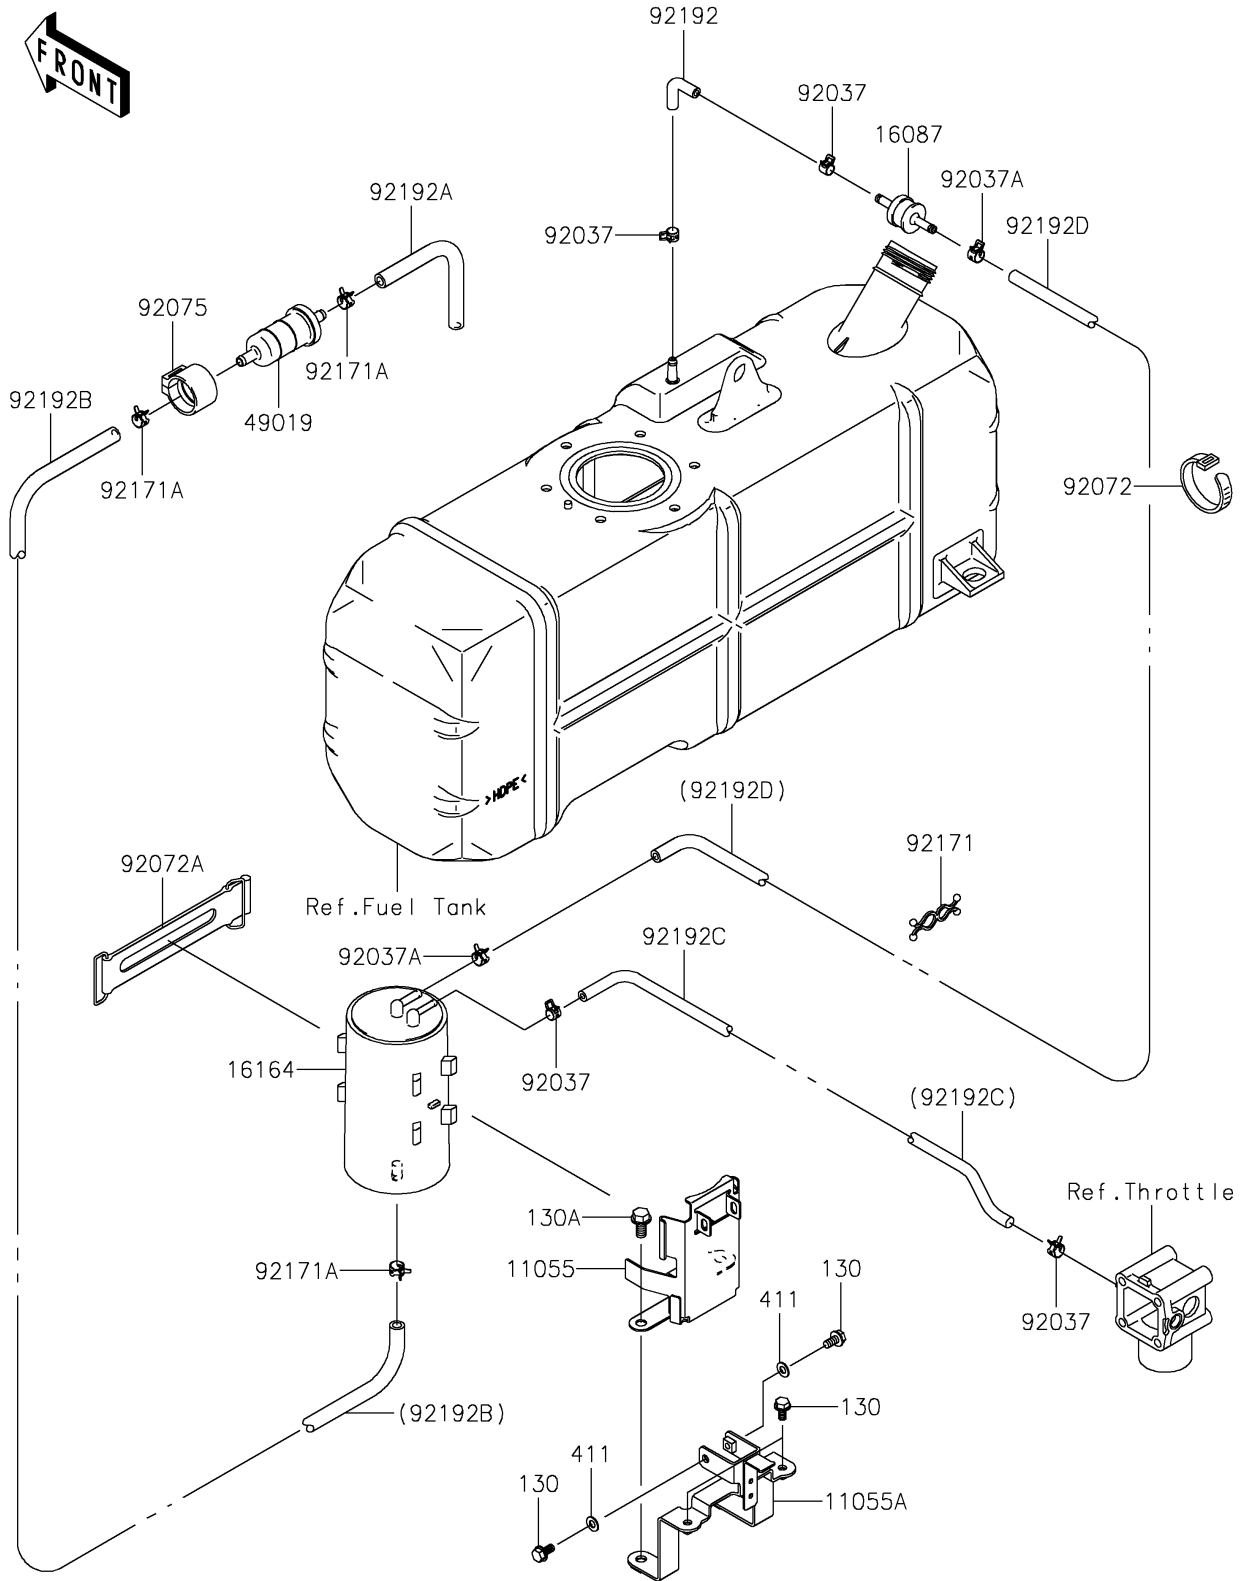

2022 MULE™ 4000 PARTS DIAGRAM

Fuel Evaporative System

E1650

2022 MULE™ 4000 PARTS LIST

Fuel Evaporative System

ITEM NAME	PART NUMBER	QUANTITY
BRACKET,UPP (Ref # 11055)	11055-0263	1
BRACKET,LWR (Ref # 11055A)	11055-0407	1
VALVE-CHECK (Ref # 16087)	16087-0008	1
CANISTER (Ref # 16164)	16164-0018	1
FILTER-FUEL (Ref # 49019)	49019-0032	1
CLAMP,TUBE (Ref # 92037)	92037-1461	4
CLAMP,TUBE (Ref # 92037A)	92037-1505	2
BAND,L=186 (Ref # 92072)	92072-056	1
BAND,L=168 (Ref # 92072A)	92072-1306	1
DAMPER,FUEL FILTER (Ref # 92075)	92075-1853	1
CLAMP (Ref # 92171)	92171-0476	1
CLAMP (Ref # 92171A)	92171-0515	3
TUBE,FUEL TANK-CHECK VALVE (Ref # 92192)	92192-0067	1
TUBE,FILTER-AIR (Ref # 92192A)	92192-0609	1
TUBE,CANISTER-FUEL FILTER (Ref # 92192B)	92192-0713	1
TUBE,4.5X9.5X460 (Ref # 92192C)	92192-0909	1
TUBE (Ref # 92192D)	92192-1161	1
BOLT-FLANGED,6X12 (Ref # 130)	130BA0612	4
BOLT-FLANGED,8X16 (Ref # 130A)	130BA0816	2
WASHER-PLAIN,6MM (Ref # 411)	411AA0600	2