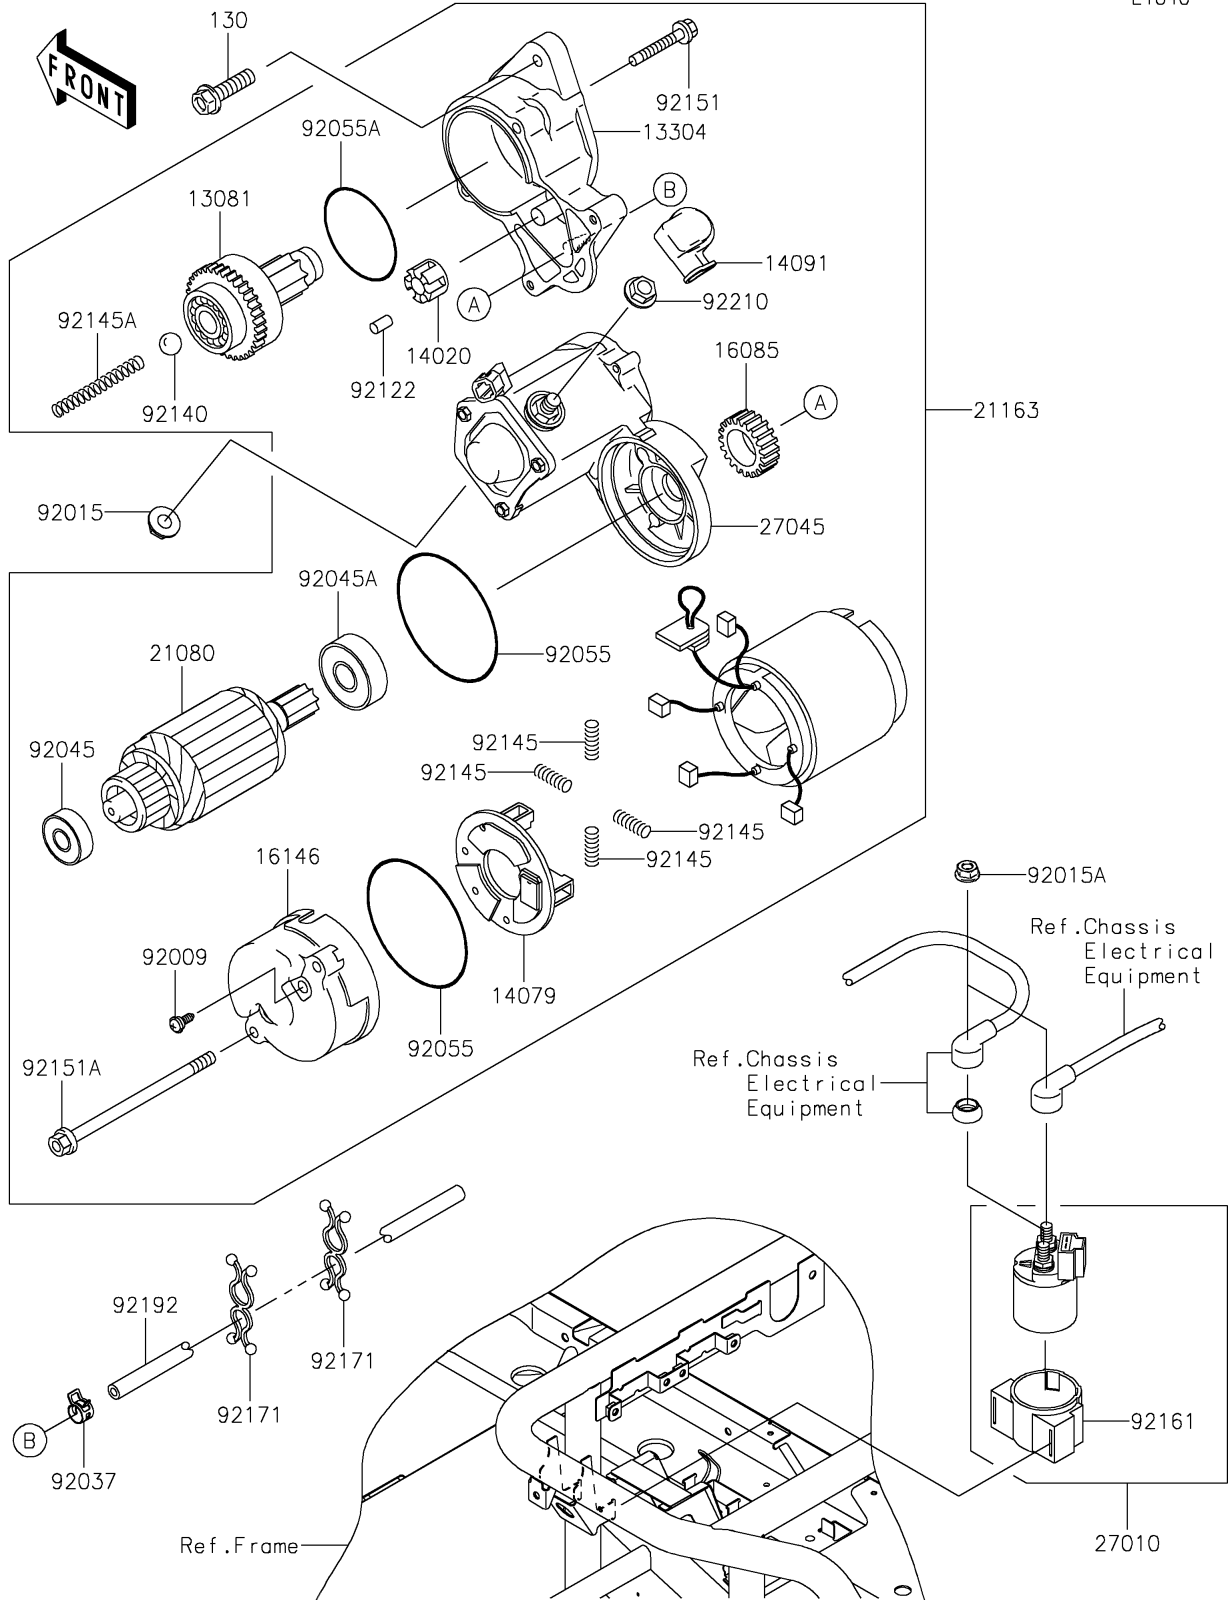

2021 MULE™ 4000 PARTS DIAGRAM

Starter Motor

E1840

2021 MULE™ 4000 PARTS LIST

Starter Motor

ITEM NAME	PART NUMBER	QUANTITY
CLUTCH-ASSY (Ref # 13081)	13081-2231	1
HOUSING-ASSY (Ref # 13304)	13304-2253	1
RETAINER (Ref # 14020)	14020-2112	1
HOLDER-ASSY (Ref # 14079)	14079-2064	1
COVER (Ref # 14091)	14091-2080	1
GEAR (Ref # 16085)	16085-2055	1
COVER-ASSY (Ref # 16146)	16146-2243	1
ARMATURE (Ref # 21080)	21080-2070	1
STARTER-ELECTRIC (Ref # 21163)	21163-2134	1
SWITCH,MAGNETIC (Ref # 27010)	27010-0766	1
SWITCH-ASSY (Ref # 27045)	27045-2020	1
SCREW (Ref # 92009)	92009-2455	2
NUT,8MM (Ref # 92015)	92015-1143	1
NUT,FLANGED,6MM (Ref # 92015A)	92015-1367	2
CLAMP (Ref # 92037)	92037-2113	1
BEARING-BALL,60102RKMDSH2C3 (Ref # 92045)	92045-2257	1
BEARING-BALL (Ref # 92045A)	92045-2258	1
RING-O (Ref # 92055)	92055-2199	2
RING-O (Ref # 92055A)	92055-2200	1
ROLLER (Ref # 92122)	92122-2057	5
BALL (Ref # 92140)	92140-2061	1
SPRING (Ref # 92145)	92145-2096	4
SPRING (Ref # 92145A)	92145-2097	1
BOLT (Ref # 92151)	92151-2167	2
BOLT (Ref # 92151A)	92151-2168	2
DAMPER,MAGNETIC SWITCH (Ref # 92161)	92161-1722	1
CLAMP (Ref # 92171)	92171-0476	2
TUBE,4.7X9.5X1000 (Ref # 92192)	92192-0937	1
NUT (Ref # 92210)	92210-2084	1

2021 MULE™ 4000 PARTS LIST

Starter Motor

ITEM NAME	PART NUMBER	QUANTITY
BOLT-FLANGED,8X30 (Ref # 130)	130CA0830	2