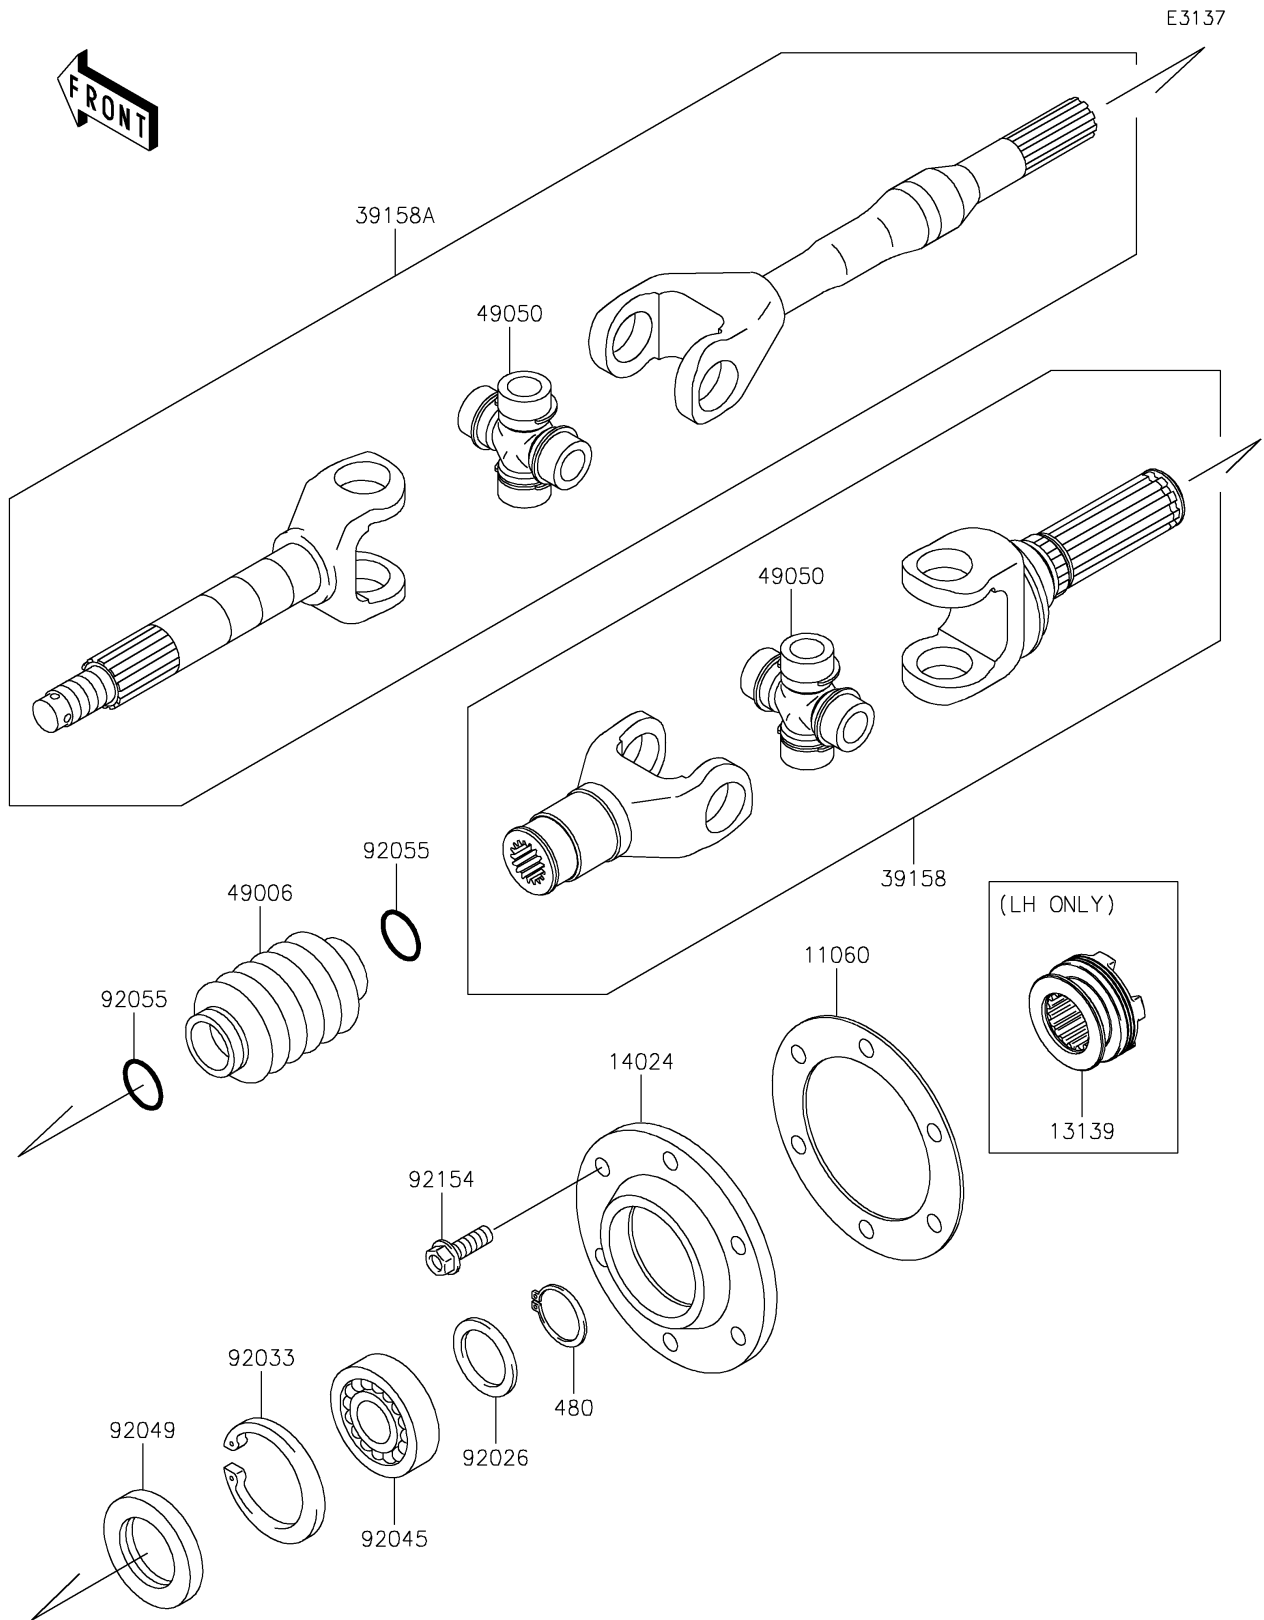

2021 MULE™ 4000 PARTS DIAGRAM

Drive Shaft-Rear

2021 MULE™ 4000 PARTS LIST

Drive Shaft-Rear

ITEM NAME	PART NUMBER	QUANTITY
GASKET,DRIVESHAFT COVER (Ref # 11060)	11060-1251	2
SHIFTER (Ref # 13139)	13139-0009	1
COVER,DRIVESHAFT (Ref # 14024)	14024-1560	2
SHAFT-ASSY-DRIVE,INSIDE (Ref # 39158)	39158-1119	2
SHAFT-ASSY-DRIVE (Ref # 39158A)	39158-1120	2
BOOT,DRIVE SHAFT (Ref # 49006)	49006-1257	2
SPIDER (Ref # 49050)	49050-0034	4
SPACER,28.1X38X2.6 (Ref # 92026)	92026-1489	2
RING-SNAP,55MM (Ref # 92033)	92033-1274	2
BEARING-BALL,6006 (Ref # 92045)	92045-1208	2
SEAL-OIL,TC35X55X8 (Ref # 92049)	92049-1298	2
RING-O,19.5X3.0 (Ref # 92055)	92055-1451	4
BOLT-FLANGED,8X25 (Ref # 92154)	92154-4079	12
CIRCLIP-TYPE-C,28MM (Ref # 480)	480J2800	2