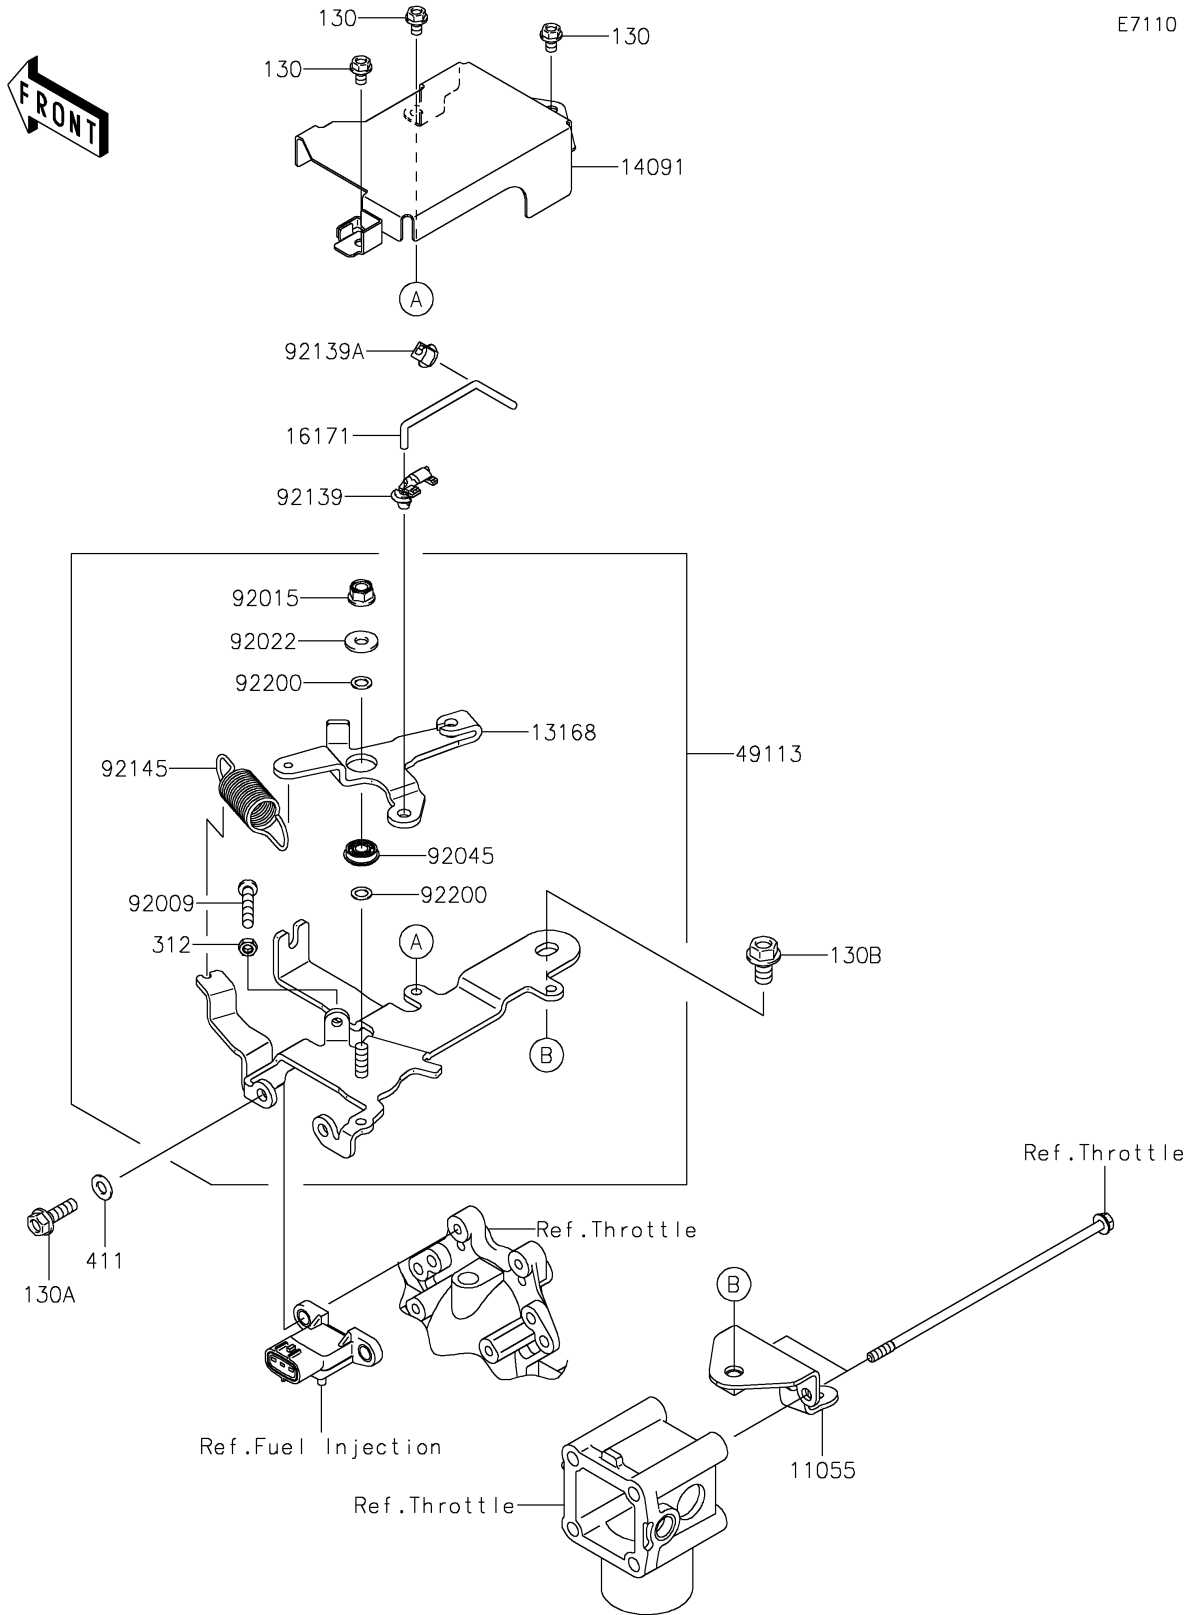

# 2021 MULE™ 4000 PARTS DIAGRAM

Control

E7110

## 2021 MULE™ 4000 PARTS LIST

### Control

ITEM NAME	PART NUMBER	QUANTITY
BRACKET (Ref # 11055)	11055-2020	1
LEVER (Ref # 13168)	13168-2509	1
COVER,CONTROL PANEL (Ref # 14091)	14091-1757	1
LINK (Ref # 16171)	16171-2105	1
PANEL-COMP-CONTROL (Ref # 49113)	49113-2211	1
SCREW,5X30 (Ref # 92009)	92009-2381	1
NUT,LOCK,FLANGED,6MM (Ref # 92015)	92015-1339	1
WASHER (Ref # 92022)	92022-2247	1
BEARING-BALL,696ZZ1NR MC3 (Ref # 92045)	92045-2223	1
BUSHING,CONT-PANEL (Ref # 92139)	92139-2060	1
BUSHING,THROTTLE-BODY (Ref # 92139A)	92139-2061	1
SPRING (Ref # 92145)	92145-2186	1
WASHER,6.2X10X0.5 (Ref # 92200)	92200-2083	2
BOLT-FLANGED,5X8 (Ref # 130)	130BA0508	3
BOLT-FLANGED,6X20 (Ref # 130A)	130BA0620	2
BOLT-FLANGED,8X14 (Ref # 130B)	130BA0814	1
NUT-HEX,5MM (Ref # 312)	312AA0500	1
WASHER-PLAIN,6MM (Ref # 411)	411AB0600	2