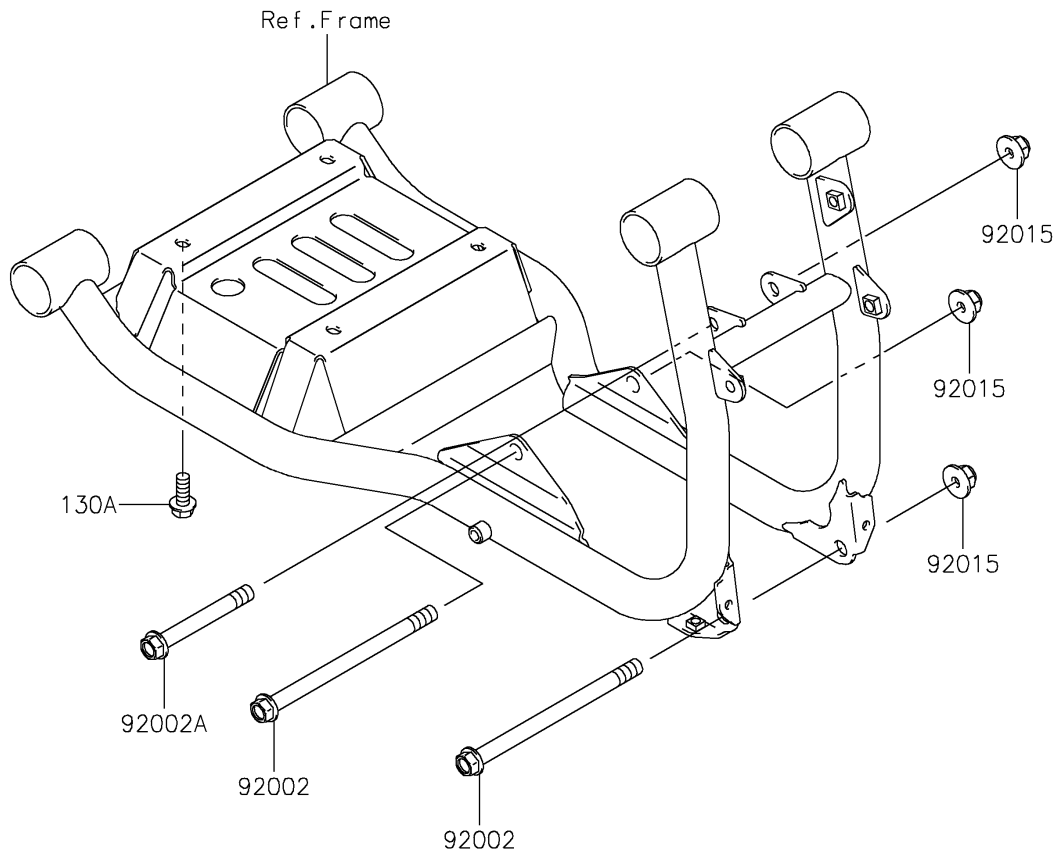

2021 MULE™ 4000 PARTS DIAGRAM

Engine Mount

F2122

2021 MULE™ 4000 PARTS LIST

Engine Mount

ITEM NAME	PART NUMBER	QUANTITY
BRACKET,FRONT GEAR CASE (Ref # 11055)	11055-1469	1
BOLT,10X145 (Ref # 92002)	92002-1348	2
BOLT,FLANGED,10X80 (Ref # 92002A)	92002-1764	1
NUT,LOCK,10MM (Ref # 92015)	92015-1597	3
BOLT-FLANGED,10X20 (Ref # 130)	130BA1020	3
BOLT-FLANGED,8X20 (Ref # 130A)	130CA0820	4