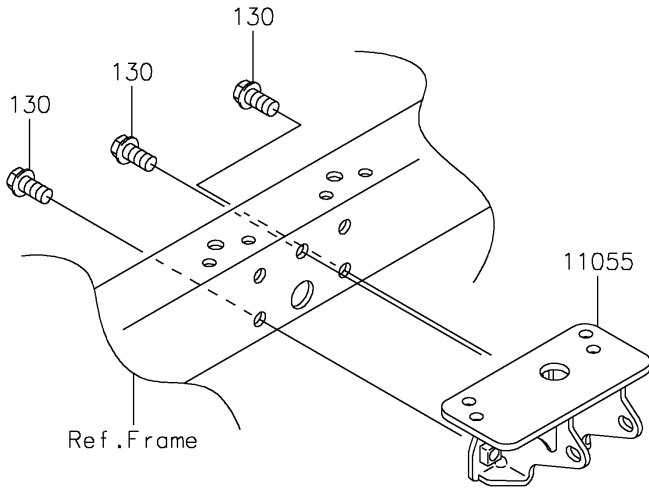

2021 MULE™ 4000 PARTS DIAGRAM

Engine Mount

F2122

2021 MULE™ 4000 PARTS LIST

Engine Mount

ITEM NAME	PART NUMBER	QUANTITY
BRACKET,FRONT GEAR CASE (Ref # 11055)	11055-1469	1
BOLT,10X145 (Ref # 92002)	92002-1348	2
BOLT,FLANGED,10X80 (Ref # 92002A)	92002-1764	1
NUT,LOCK,10MM (Ref # 92015)	92015-1597	3
BOLT-FLANGED,10X20 (Ref # 130)	130BA1020	3
BOLT-FLANGED,8X20 (Ref # 130A)	130CA0820	4