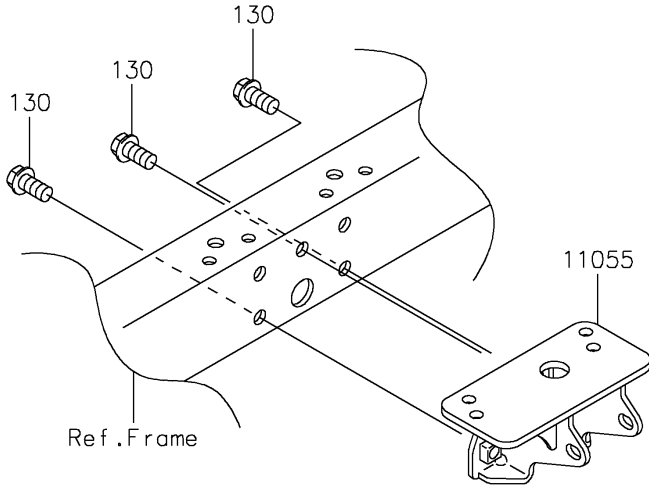

2022 MULE™ 4000 PARTS DIAGRAM

Engine Mount

F2122

2022 MULE™ 4000 PARTS LIST

Engine Mount

| ITEM NAME | PART NUMBER | QUANTITY |
|---------------------------------------|-------------|----------|
| BRACKET,FRONT GEAR CASE (Ref # 11055) | 11055-1469 | 1 |
| BOLT,10X145 (Ref # 92002) | 92002-1348 | 2 |
| BOLT,FLANGED,10X80 (Ref # 92002A) | 92002-1764 | 1 |
| NUT,LOCK,10MM (Ref # 92015) | 92015-1597 | 3 |
| BOLT-FLANGED,10X20 (Ref # 130) | 130BA1020 | 3 |
| BOLT-FLANGED,8X20 (Ref # 130A) | 130CA0820 | 4 |