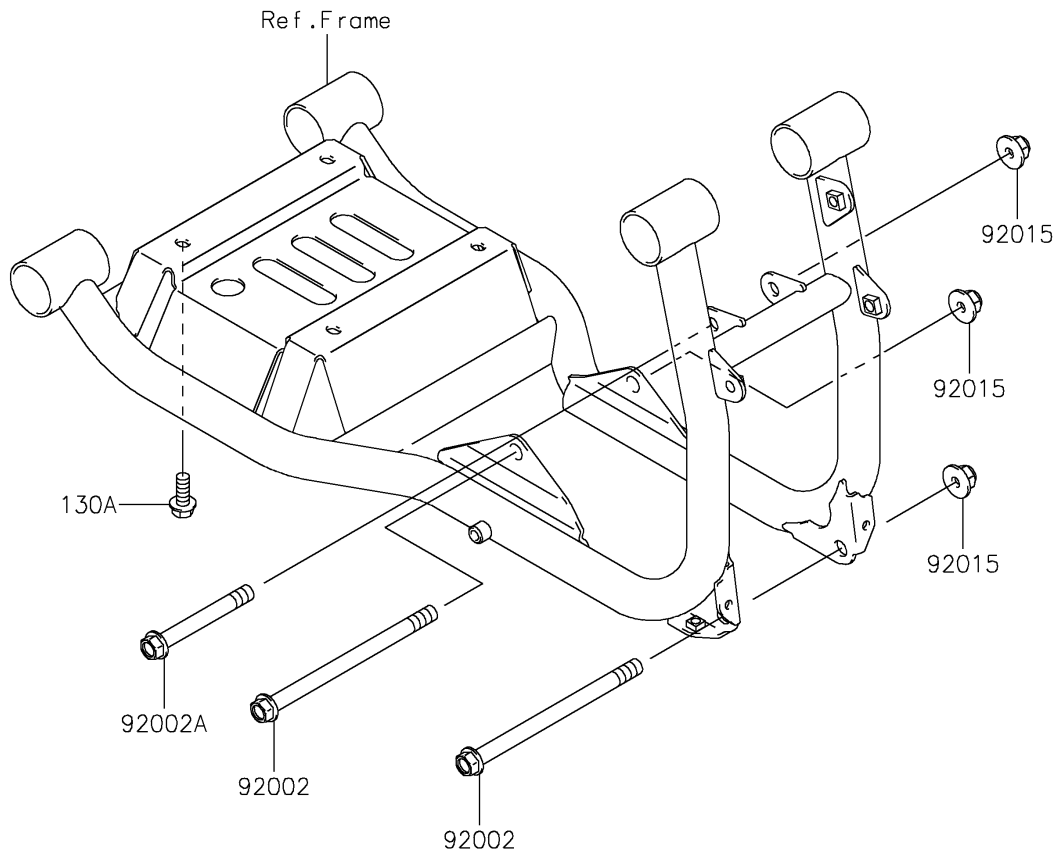

2022 MULE™ 4000 PARTS DIAGRAM

Engine Mount

F2122

2022 MULE™ 4000 PARTS LIST

Engine Mount

| ITEM NAME | PART NUMBER | QUANTITY |
|---------------------------------------|-------------|----------|
| BRACKET,FRONT GEAR CASE (Ref # 11055) | 11055-1469 | 1 |
| BOLT,10X145 (Ref # 92002) | 92002-1348 | 2 |
| BOLT,FLANGED,10X80 (Ref # 92002A) | 92002-1764 | 1 |
| NUT,LOCK,10MM (Ref # 92015) | 92015-1597 | 3 |
| BOLT-FLANGED,10X20 (Ref # 130) | 130BA1020 | 3 |
| BOLT-FLANGED,8X20 (Ref # 130A) | 130CA0820 | 4 |