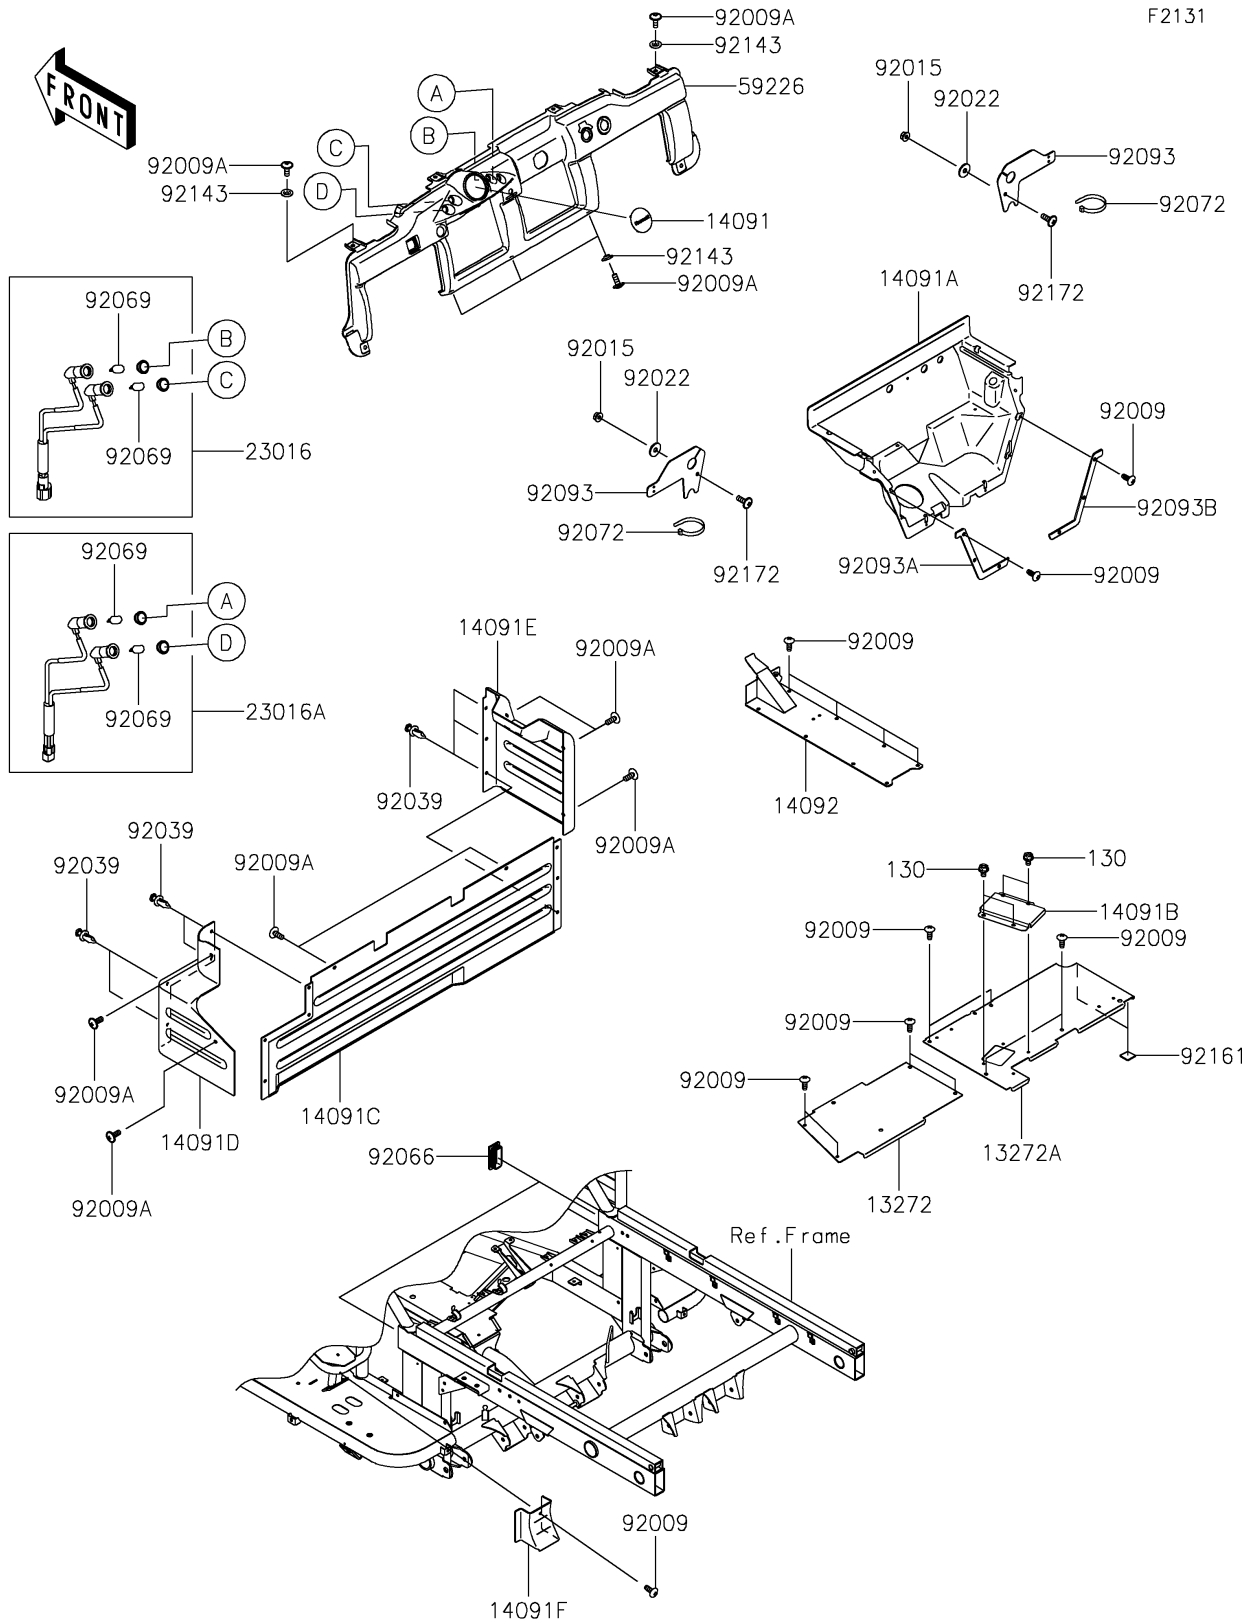

# 2021 MULE™ 4000 PARTS DIAGRAM

## Frame Fittings

F2131

## 2021 MULE™ 4000 PARTS LIST

### Frame Fittings

ITEM NAME	PART NUMBER	QUANTITY
PLATE (Ref # 13272)	13272-0284	1
PLATE (Ref # 13272A)	13272-0285	1
COVER,SPEEDOMETER,F.BLACK (Ref # 14091)	14091-0929-6Z	1
COVER,FLOOR (Ref # 14091A)	14091-1378	1
COVER (Ref # 14091B)	14091-1666	1
COVER,FRONT SEAT,CNT (Ref # 14091C)	14091-7531	1
COVER,FRONT SEAT,LH (Ref # 14091D)	14091-7541	1
COVER,FRONT SEAT,RH (Ref # 14091E)	14091-7542	1
COVER,PARKING CABLE (Ref # 14091F)	14091-7551	1
COVER,FLOOR,CNT,FR (Ref # 14092)	14092-0832	1
LAMP-ASSY,PARKING&WATER TEMP (Ref # 23016)	23016-0649	1
LAMP-ASSY,DFI&OIL PRESSURE (Ref # 23016A)	23016-0650	1
PANEL-CONTROL (Ref # 59226)	59226-0749	1
SCREW,TAPPING,6X16 (Ref # 92009)	92009-1166	23
SCREW,6X16 (Ref # 92009A)	92009-1621	12
NUT,FLANGED,6MM (Ref # 92015)	92015-1367	2
WASHER,6.5X20X1.6,BLACK (Ref # 92022)	92022-1346	2
RIVET (Ref # 92039)	92039-0776	7
PLUG (Ref # 92066)	92066-7505	2
BULB,12V 1.7W,T10WB (Ref # 92069)	92069-0103	4
BAND,L=368.3 (Ref # 92072)	92072-3872	2
SEAL,LOWER COVER (Ref # 92093)	92093-0181	2
SEAL,FRONT FENDER,LH (Ref # 92093A)	92093-1293	1
SEAL,FRONT FENDER,RH (Ref # 92093B)	92093-1294	1
COLLAR (Ref # 92143)	92143-1087	5
DAMPER (Ref # 92161)	92161-0020	2
SCREW,6X18 (Ref # 92172)	92172-0002	2
BOLT-FLANGED,6X10 (Ref # 130)	130BA0610	4