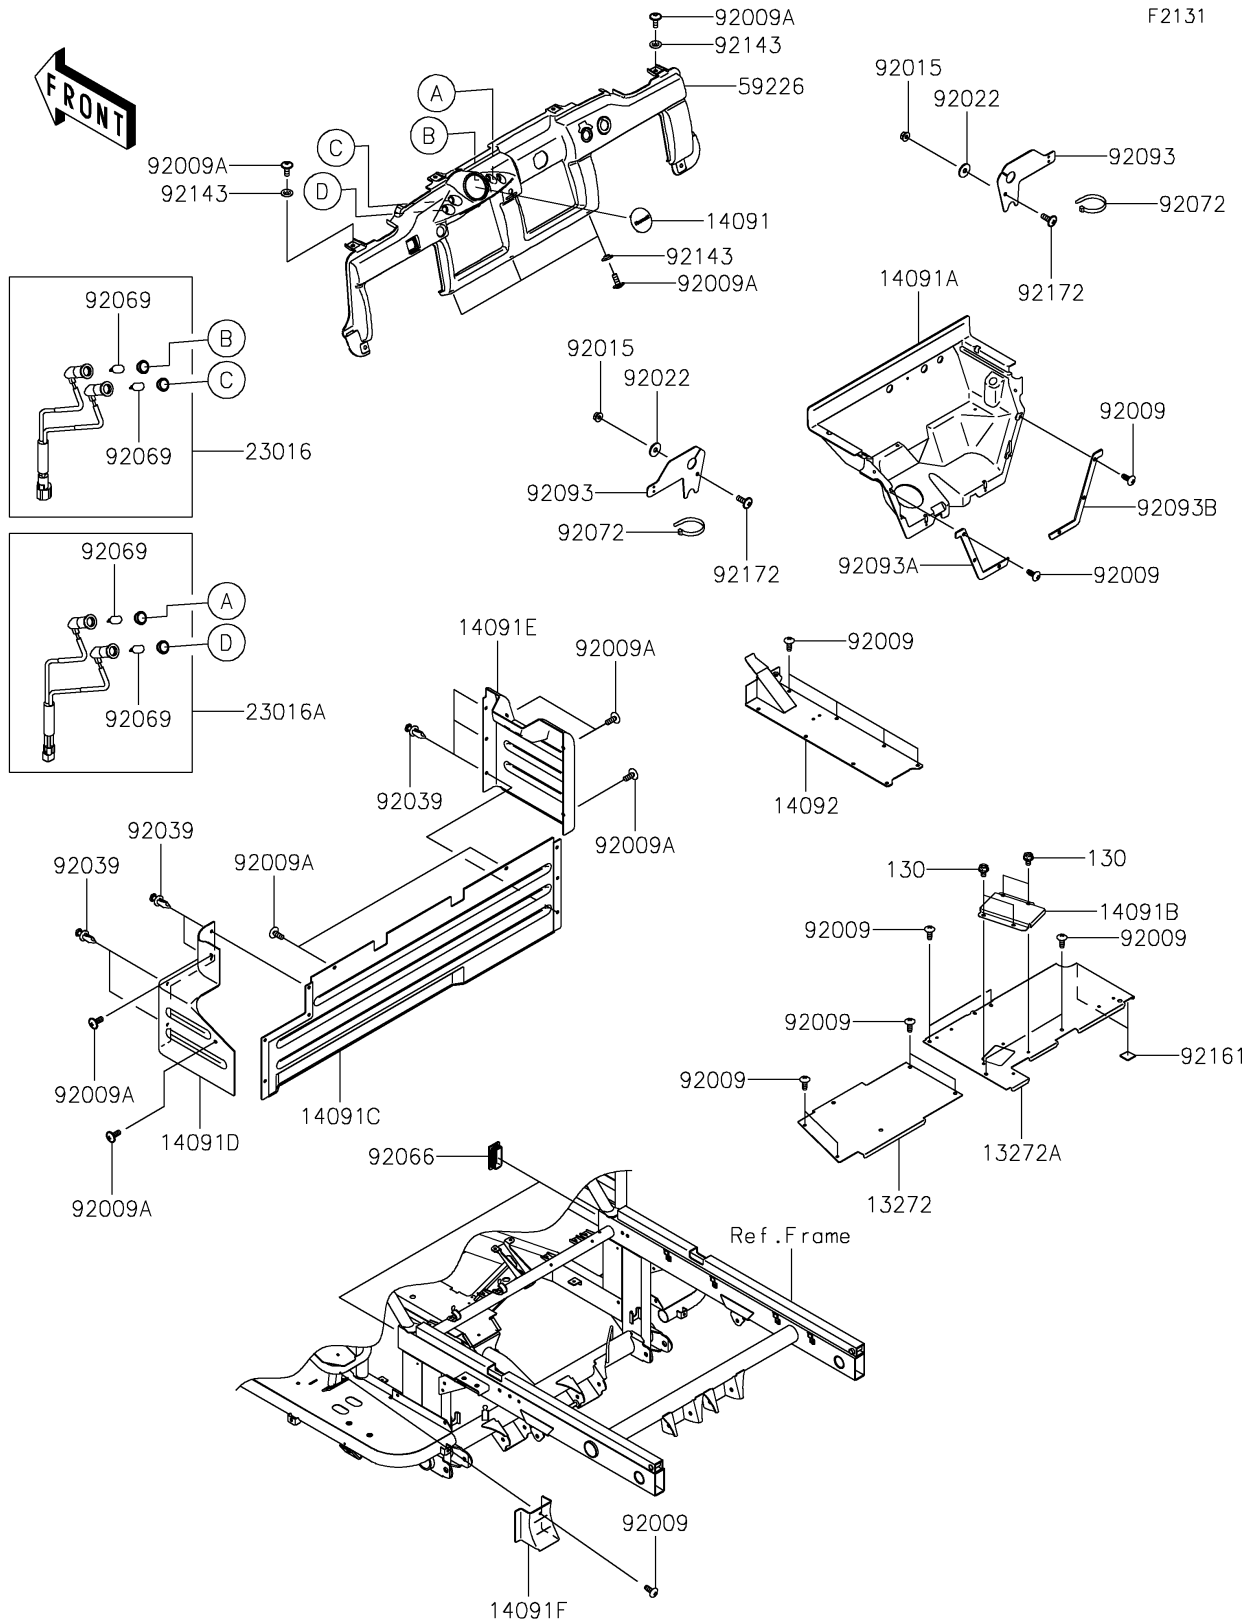

2023 MULE™ 4000 PARTS DIAGRAM

Frame Fittings

2023 MULE™ 4000 PARTS LIST

Frame Fittings

ITEM NAME	PART NUMBER	QUANTITY
PLATE (Ref # 13272)	13272-0284	1
PLATE (Ref # 13272A)	13272-0285	1
COVER,SPEEDOMETER,F.BLACK (Ref # 14091)	14091-0929-6Z	1
COVER,FLOOR (Ref # 14091A)	14091-1378	1
COVER (Ref # 14091B)	14091-1666	1
COVER,FRONT SEAT,CNT (Ref # 14091C)	14091-7531	1
COVER,FRONT SEAT,LH (Ref # 14091D)	14091-7541	1
COVER,FRONT SEAT,RH (Ref # 14091E)	14091-7542	1
COVER,PARKING CABLE (Ref # 14091F)	14091-7551	1
COVER,FLOOR,CNT,FR (Ref # 14092)	14092-0832	1
LAMP-ASSY,PARKING&WATER TEMP (Ref # 23016)	23016-0649	1
LAMP-ASSY,DFI&OIL PRESSURE (Ref # 23016A)	23016-0650	1
PANEL-CONTROL (Ref # 59226)	59226-0749	1
SCREW,TAPPING,6X16 (Ref # 92009)	92009-1166	23
SCREW,6X16 (Ref # 92009A)	92009-1621	12
NUT,FLANGED,6MM (Ref # 92015)	92015-1367	2
WASHER,6.5X20X1.6,BLACK (Ref # 92022)	92022-1346	2
RIVET (Ref # 92039)	92039-0776	7
PLUG (Ref # 92066)	92066-7505	2
BULB,12V 1.7W,T10WB (Ref # 92069)	92069-0103	4
BAND,L=368.3 (Ref # 92072)	92072-3872	2
SEAL,LOWER COVER (Ref # 92093)	92093-0181	2
SEAL,FRONT FENDER,LH (Ref # 92093A)	92093-1293	1
SEAL,FRONT FENDER,RH (Ref # 92093B)	92093-1294	1
COLLAR (Ref # 92143)	92143-1087	5
DAMPER (Ref # 92161)	92161-0020	2
SCREW,6X18 (Ref # 92172)	92172-0002	2
BOLT-FLANGED,6X10 (Ref # 130)	130BA0610	4