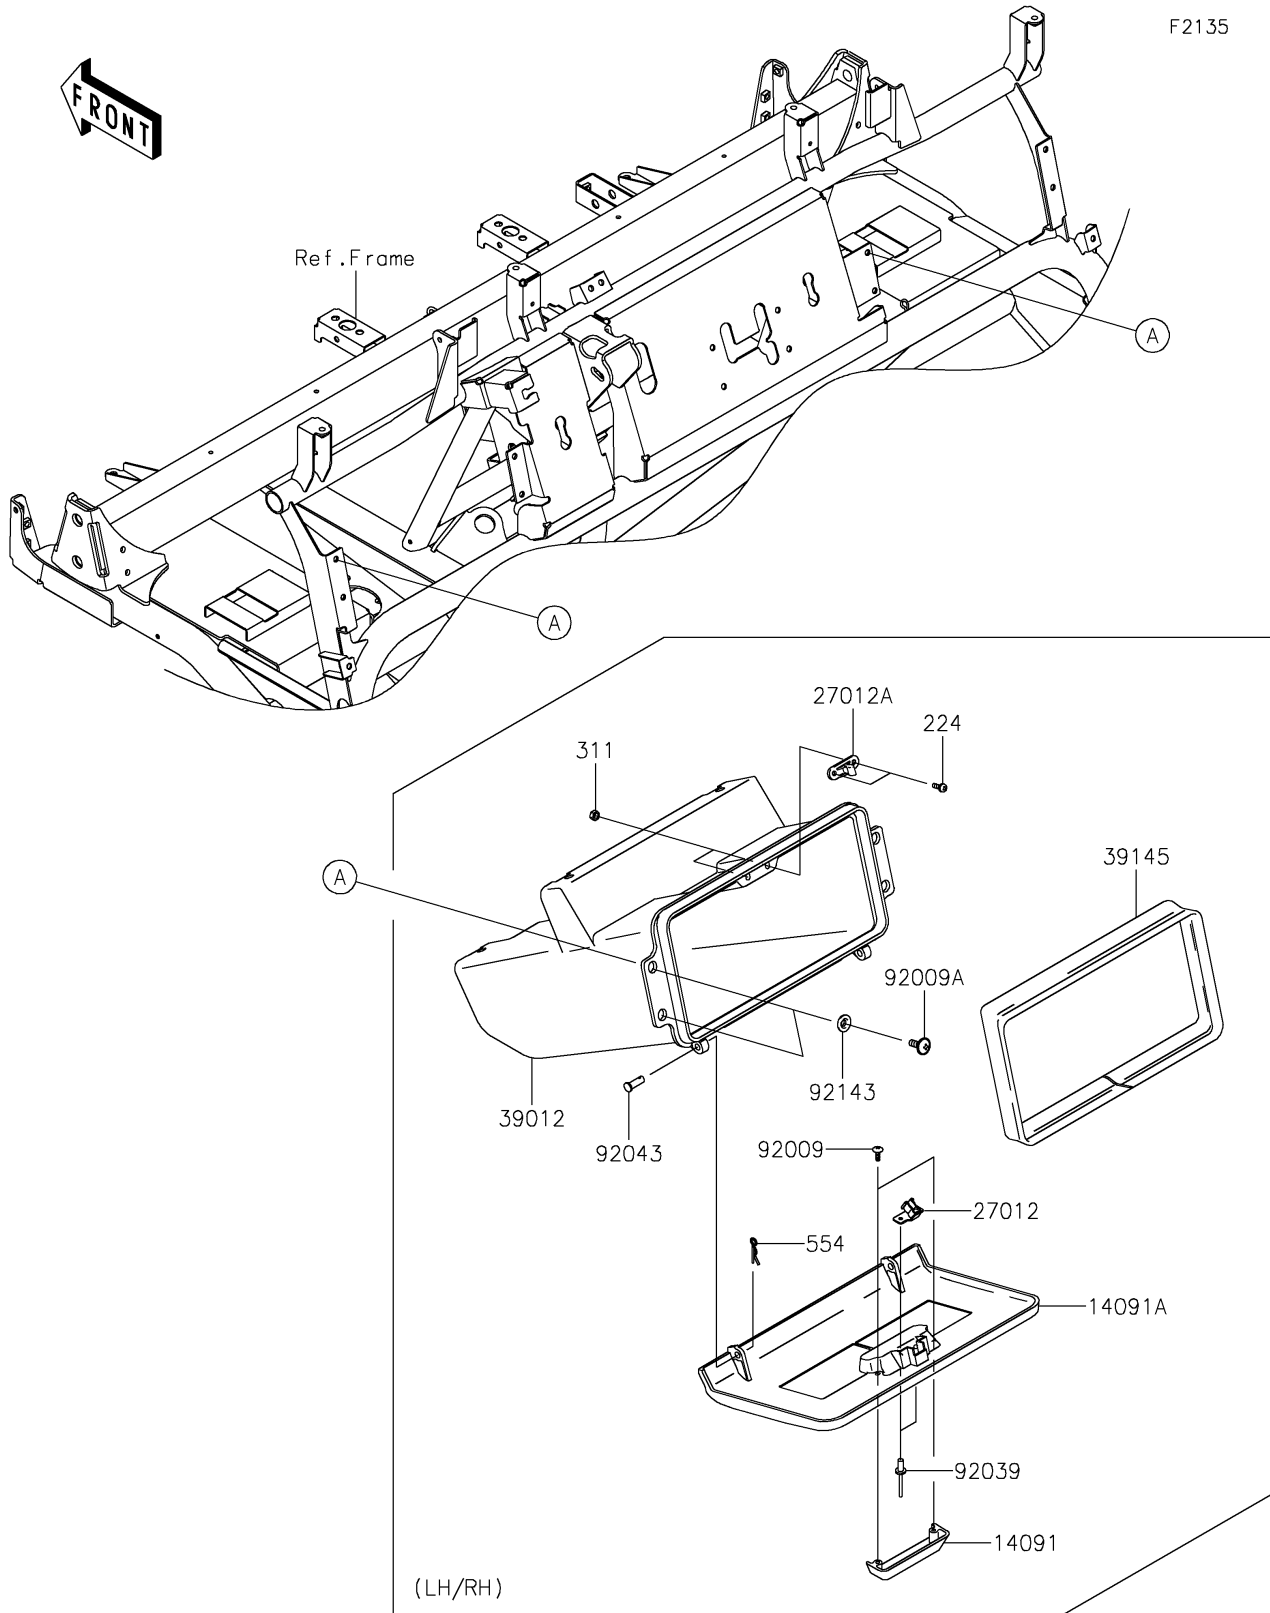

2021 MULE™ 4000 PARTS DIAGRAM

Front Box

F2135

2021 MULE™ 4000 PARTS LIST

Front Box

ITEM NAME	PART NUMBER	QUANTITY
COVER,STORAGE GRIP,F.BLACK (Ref # 14091)	14091-1659-6Z	2
COVER,CONTROL PANEL,F.BLACK (Ref # 14091A)	14091-1660-6Z	2
HOOK (Ref # 27012)	27012-1607	2
HOOK (Ref # 27012A)	27012-1612	2
CASE-STORAGE,F.BLACK (Ref # 39012)	39012-1061-6Z	2
TRIM-SEAL,L=774 (Ref # 39145)	39145-1130	2
SCREW,TAPPING,4X12 (Ref # 92009)	92009-1444	4
SCREW,6X16 (Ref # 92009A)	92009-1621	8
RIVET (Ref # 92039)	92039-1041	4
PIN,6X14.5 (Ref # 92043)	92043-125	4
COLLAR (Ref # 92143)	92143-1087	8
SCREW-PAN-WP-CROS,4X12 (Ref # 224)	224AB0412	4
NUT-HEX,4MM (Ref # 311)	311AA0400	4
PIN-SNAP,1.2X21.2 (Ref # 554)	554DA0600	4