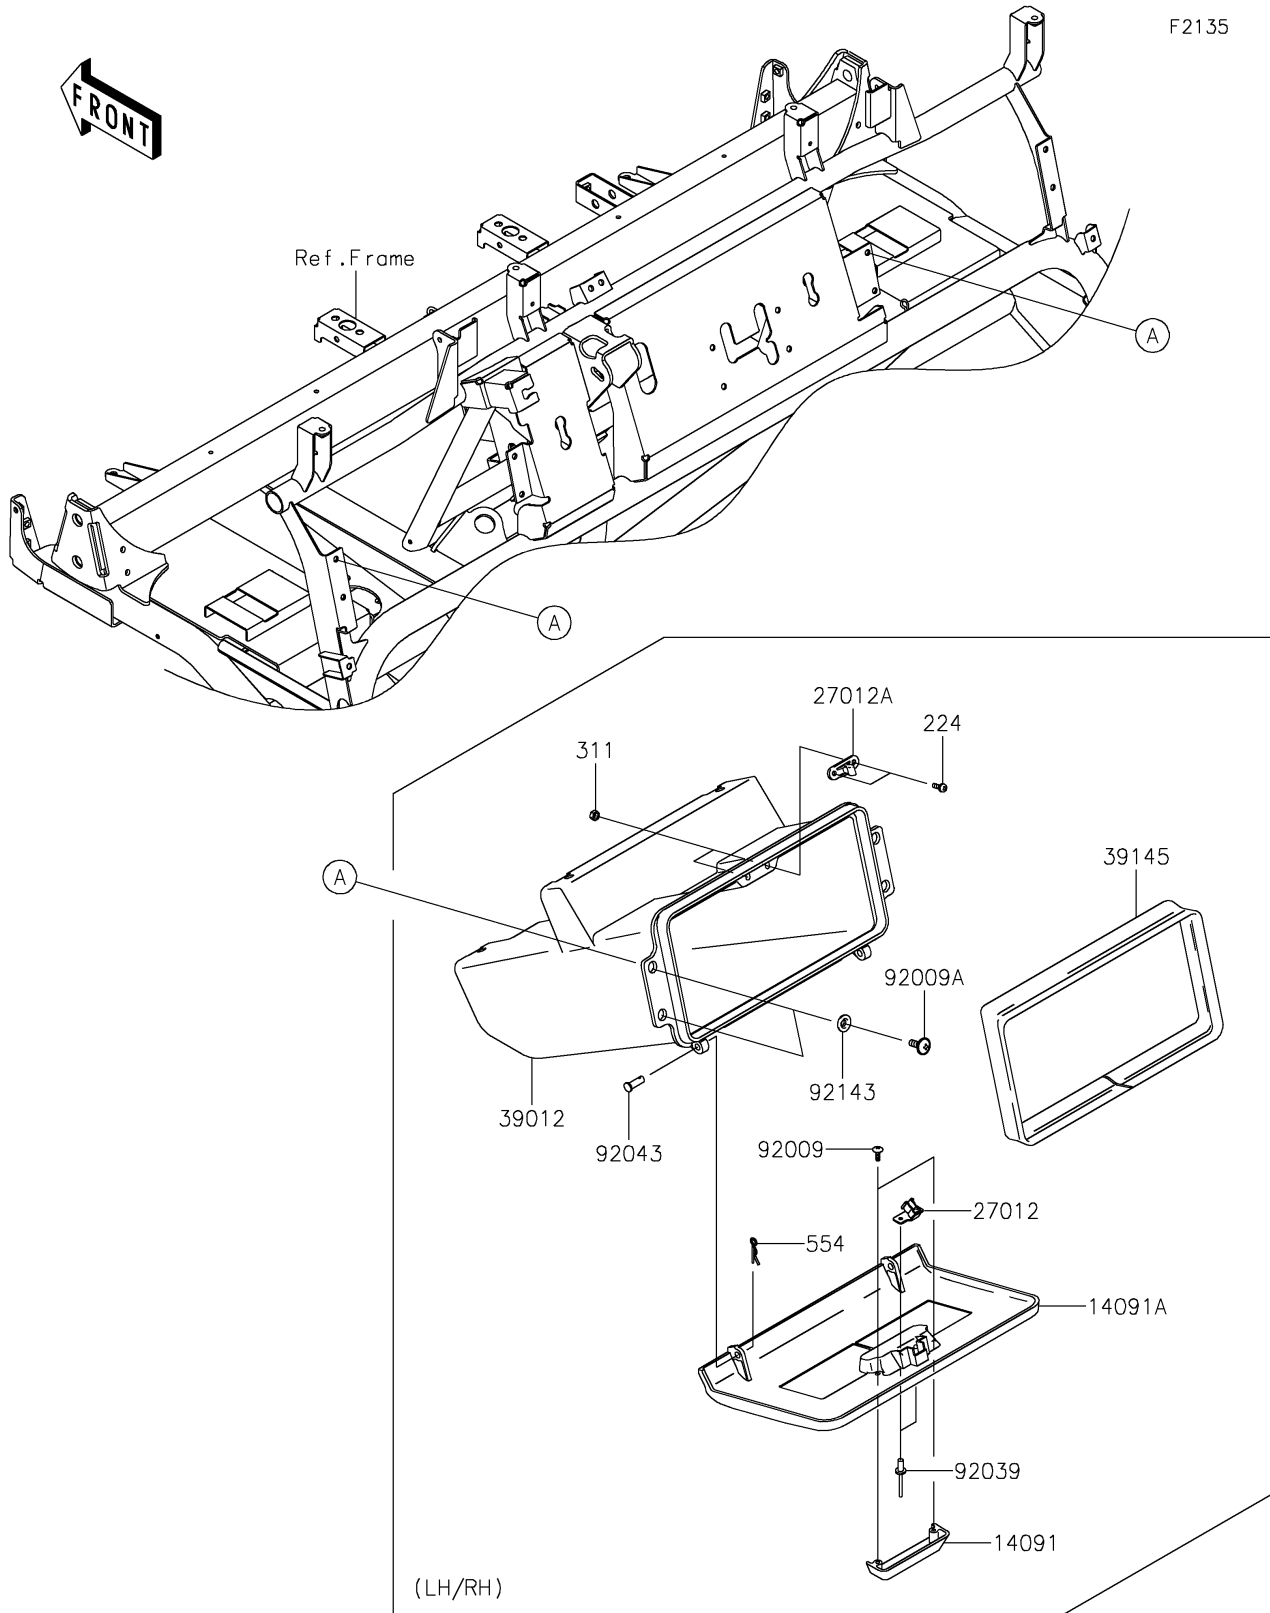

# 2022 MULE™ 4000 PARTS DIAGRAM

Front Box

F2135

## 2022 MULE™ 4000 PARTS LIST

### Front Box

ITEM NAME	PART NUMBER	QUANTITY
COVER,STORAGE GRIP,F.BLACK (Ref # 14091)	14091-1659-6Z	2
COVER,CONTROL PANEL,F.BLACK (Ref # 14091A)	14091-1660-6Z	2
HOOK (Ref # 27012)	27012-1607	2
HOOK (Ref # 27012A)	27012-1612	2
CASE-STORAGE,F.BLACK (Ref # 39012)	39012-1061-6Z	2
TRIM-SEAL,L=774 (Ref # 39145)	39145-1130	2
SCREW,TAPPING,4X12 (Ref # 92009)	92009-1444	4
SCREW,6X16 (Ref # 92009A)	92009-1621	8
RIVET (Ref # 92039)	92039-1041	4
PIN,6X14.5 (Ref # 92043)	92043-125	4
COLLAR (Ref # 92143)	92143-1087	8
SCREW-PAN-WP-CROS,4X12 (Ref # 224)	224AB0412	4
NUT-HEX,4MM (Ref # 311)	311AA0400	4
PIN-SNAP,1.2X21.2 (Ref # 554)	554DA0600	4