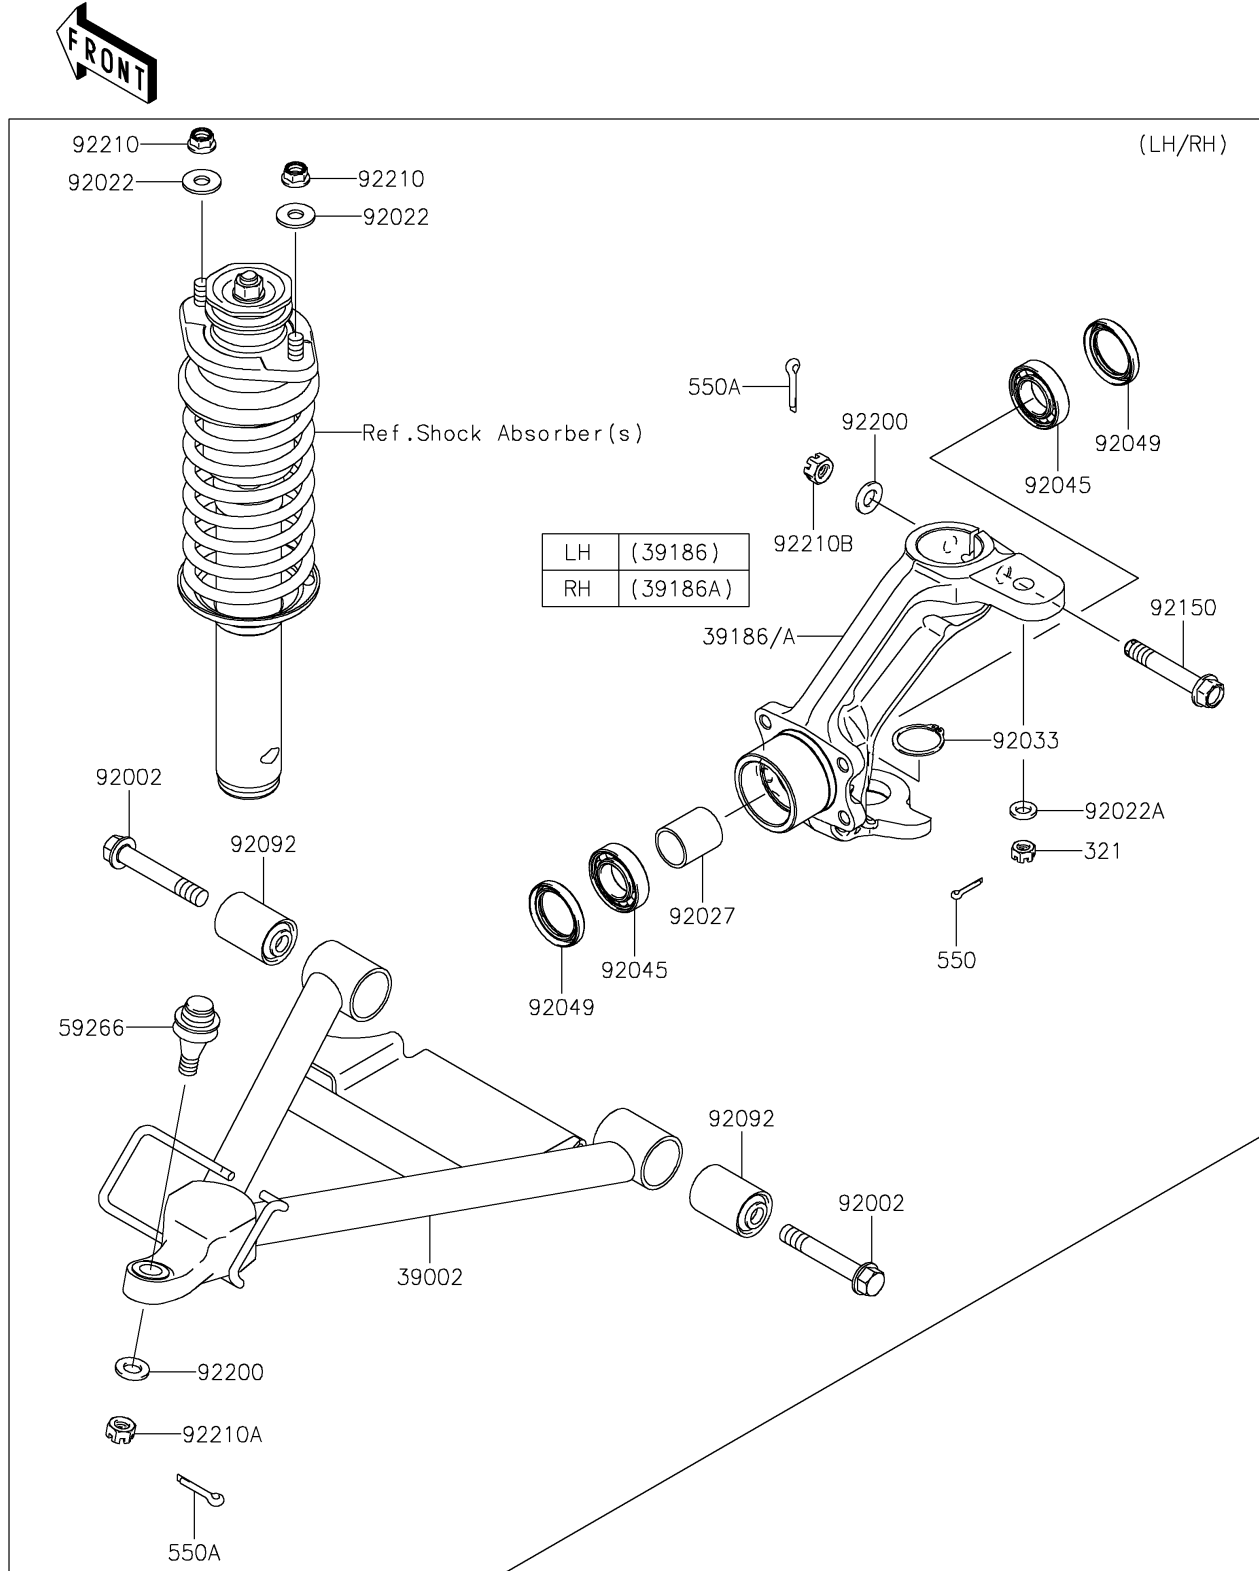

2021 MULE™ 4000 PARTS DIAGRAM

Front Suspension

F2152

2021 MULE™ 4000 PARTS LIST

Front Suspension

ITEM NAME	PART NUMBER	QUANTITY
ARM-COMP-SUSP (Ref # 39002)	39002-0003	2
KNUCKLE,FR,LH (Ref # 39186)	39186-0327	1
KNUCKLE,FR,RH (Ref # 39186A)	39186-0328	1
JOINT-BALL (Ref # 59266)	59266-1080	2
BOLT,FLANGED,12X75 (Ref # 92002)	92002-1661	4
WASHER,10.5X26X2.3 (Ref # 92022)	92022-044	4
WASHER,10.5X18X2.5 (Ref # 92022A)	92022-1876	2
COLLAR,L=34.5 (Ref # 92027)	92027-1538	2
RING-SNAP,C-TYPE,32MM (Ref # 92033)	92033-1262	2
BEARING-BALL (Ref # 92045)	92045-3707	4
SEAL-OIL,SD35X47X7HS (Ref # 92049)	92049-1513	4
BUSHING-RUBBER (Ref # 92092)	92092-1065	4
BOLT,FLANGED,12X72 (Ref # 92150)	92150-1356	2
WASHER,12.3X23X2.3 (Ref # 92200)	92200-1004	4
NUT,LOCK,FLANGED,10MM (Ref # 92210)	92210-0276	4
NUT,CASTLE,12MM (Ref # 92210A)	92210-0395	2
NUT,12MM (Ref # 92210B)	92210-7501	2
NUT-CASTLE (Ref # 321)	321BA1000	2
PIN-COTTER,2.0X22 (Ref # 550)	550AA2022	2
PIN-COTTER,3.0X25 (Ref # 550A)	550AA3025	4