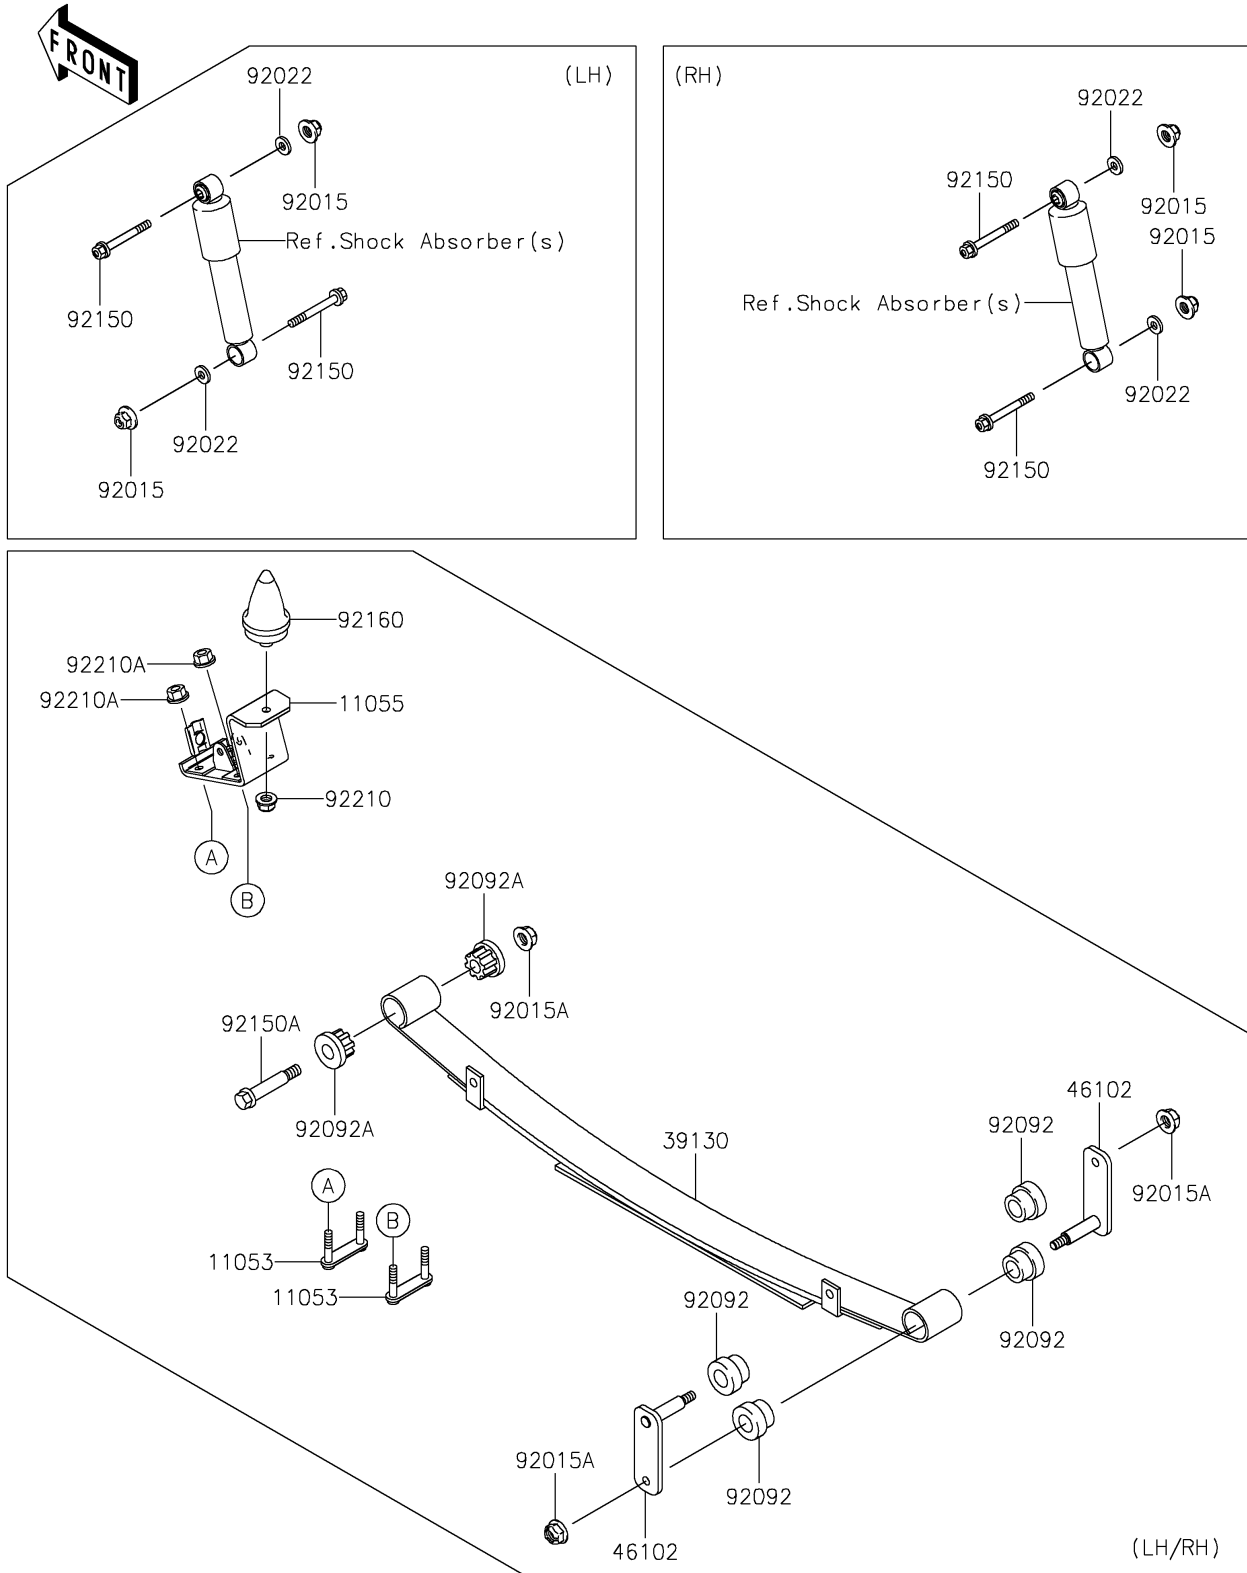

# 2021 MULE™ 4000 PARTS DIAGRAM

## Rear Suspension

F2153

## 2021 MULE™ 4000 PARTS LIST

### Rear Suspension

ITEM NAME	PART NUMBER	QUANTITY
BRACKET,LEAF SPRING (Ref # 11053)	11053-7564	4
BRACKET,LEAF SPRING (Ref # 11055)	11055-7504	2
SPRING-LEAF (Ref # 39130)	39130-1066	2
ROD,LEAF SPRING,RR (Ref # 46102)	46102-1338	4
NUT,LOCK,10MM (Ref # 92015)	92015-1597	4
NUT,12MM (Ref # 92015A)	92015-1706	6
WASHER,11.5X20.5X1.6 (Ref # 92022)	92022-1768	4
BUSHING-RUBBER (Ref # 92092)	92092-1083	8
BUSHING-RUBBER (Ref # 92092A)	92092-1084	4
BOLT,FLANGED,10X57 (Ref # 92150)	92150-1227	4
BOLT,12MM (Ref # 92150A)	92150-1284	2
DAMPER,BUMP STOPPER (Ref # 92160)	92160-1136	2
NUT,LOCK,FLANGED,10MM (Ref # 92210)	92210-0276	2
NUT,LOCK,10MM (Ref # 92210A)	92210-1204	8