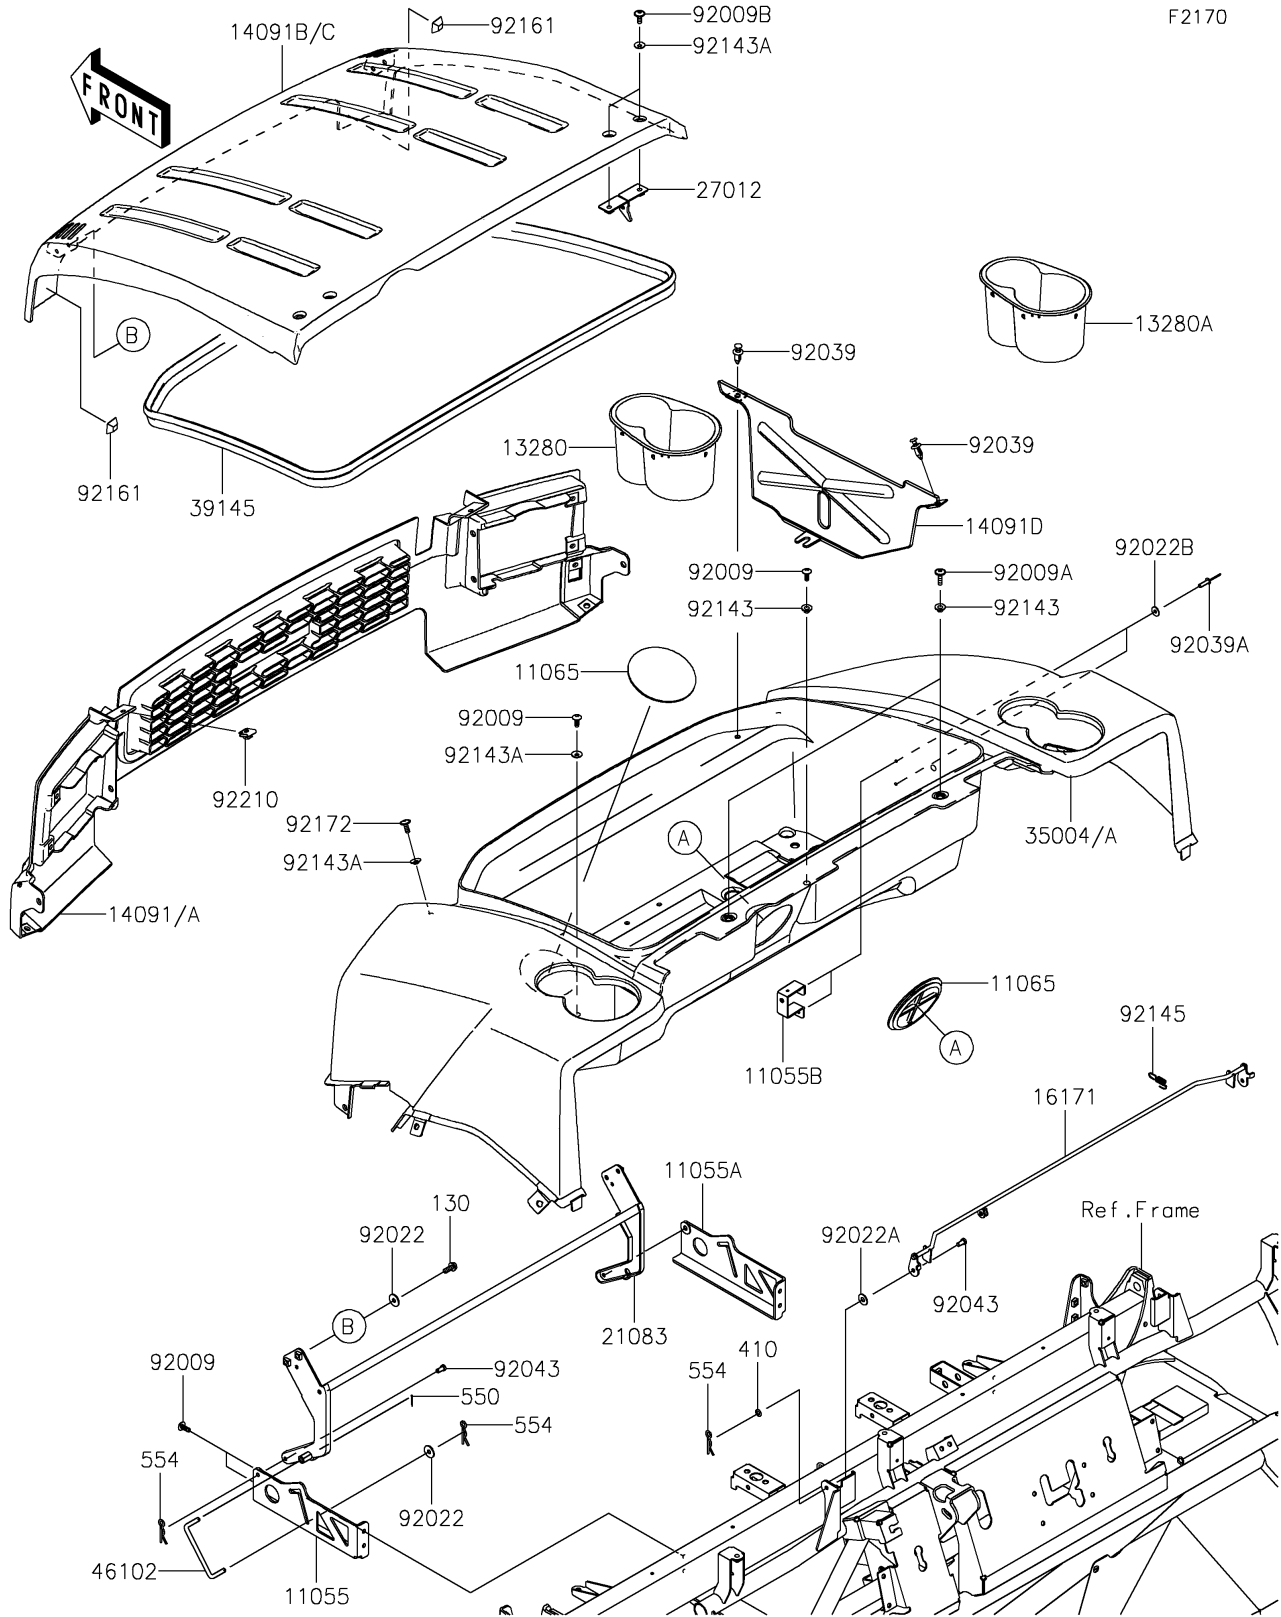

2021 MULE™ 4000 PARTS DIAGRAM

Fenders

2021 MULE™ 4000 PARTS LIST

Fenders

| ITEM NAME | PART NUMBER | QUANTITY |
|---|----------------|----------|
| BRACKET,HINGE,LH (Ref # 11055) | 11055-0037 | 1 |
| BRACKET,HINGE,RH (Ref # 11055A) | 11055-0038 | 1 |
| BRACKET,RESERVOIR TANK (Ref # 11055B) | 11055-0124 | 1 |
| CAP,F.BLACK (Ref # 11065) | 11065-1053-6Z | 2 |
| HOLDER,CUP HOLDER,LH,F.BLACK (Ref # 13280) | 13280-0265-6Z | 1 |
| HOLDER,CUP HOLDER,RH,F.BLACK (Ref # 13280A) | 13280-0266-6Z | 1 |
| COVER,FRONT GRILL,D.R.RED (Ref # 14091) | 14091-0818-16L | 1 |
| COVER,FRONT FENDER,D.R.RED (Ref # 14091B) | 14091-0829-16L | 1 |
| COVER,RESERVOIR TANK (Ref # 14091D) | 14091-1715 | 1 |
| LINK (Ref # 16171) | 16171-0015 | 1 |
| ARM,HOOD (Ref # 21083) | 21083-0051 | 1 |
| HOOK,HOOD (Ref # 27012) | 27012-0119 | 2 |
| FENDER-FRONT,CNT,D.R.RED (Ref # 35004) | 35004-0096-16L | 1 |
| TRIM-SEAL,L=2350 (Ref # 39145) | 39145-0032 | 1 |
| ROD (Ref # 46102) | 46102-0103 | 1 |
| SCREW,TAPPING,6X16 (Ref # 92009) | 92009-1166 | 6 |
| SCREW,6X22,BLACK (Ref # 92009A) | 92009-1256 | 2 |
| SCREW,6X16 (Ref # 92009B) | 92009-1621 | 4 |
| WASHER,6.5X20X1.6,BLACK (Ref # 92022) | 92022-1346 | 5 |
| WASHER,7X18X1.2 (Ref # 92022A) | 92022-1545 | 2 |
| WASHER,4.3X12.5X1 (Ref # 92022B) | 92022-1949 | 2 |
| RIVET (Ref # 92039) | 92039-0776 | 2 |
| RIVET (Ref # 92039A) | 92039-1150 | 2 |
| PIN,6X9 (Ref # 92043) | 92043-1626 | 4 |
| COLLAR (Ref # 92143) | 92143-1057 | 3 |
| COLLAR (Ref # 92143A) | 92143-1087 | 7 |
| SPRING (Ref # 92145) | 92145-0215 | 1 |
| DAMPER,FR HOOD (Ref # 92161) | 92161-0790 | 2 |
| SCREW,TAPPING,6X20 (Ref # 92172) | 92172-0488 | 2 |