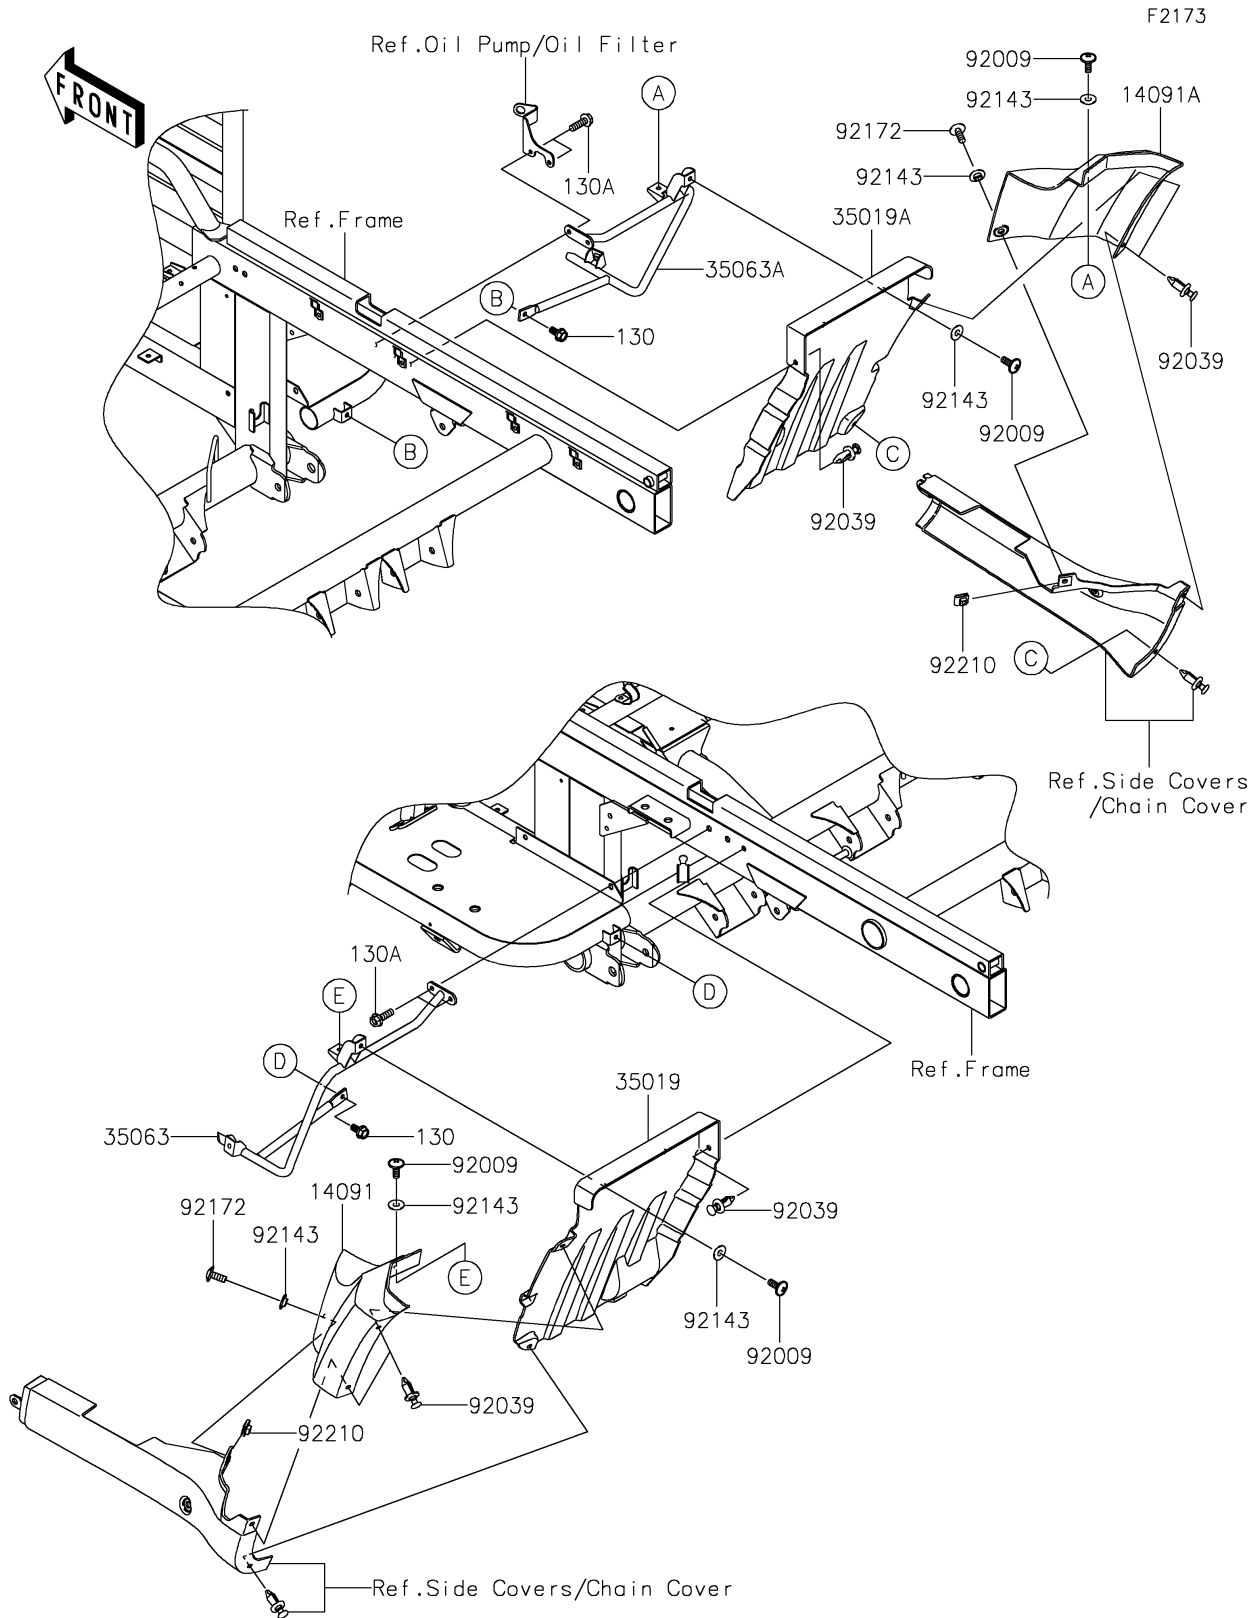

2021 MULE™ 4000 PARTS DIAGRAM

Flap

2021 MULE™ 4000 PARTS LIST

Flap

ITEM NAME	PART NUMBER	QUANTITY
COVER,REAR FENDER,LWR,LH,F.BLK (Ref # 14091)	14091-0819-6Z	1
COVER,REAR FENDER,LWR,RH,F.BLK (Ref # 14091A)	14091-0820-6Z	1
FLAP,RR,LH (Ref # 35019)	35019-0066	1
FLAP,RR,RH (Ref # 35019A)	35019-0067	1
STAY,RR,LH (Ref # 35063)	35063-0451	1
STAY,RR,RH (Ref # 35063A)	35063-0452	1
SCREW,6X16 (Ref # 92009)	92009-1621	4
RIVET (Ref # 92039)	92039-0776	6
COLLAR (Ref # 92143)	92143-1087	6
SCREW,TAPPING,6X20 (Ref # 92172)	92172-0488	2
NUT,LEAF SPRING,6MM (Ref # 92210)	92210-0624	2
BOLT-FLANGED,6X14 (Ref # 130)	130BA0614	2
BOLT-FLANGED,6X20 (Ref # 130A)	130BA0620	4