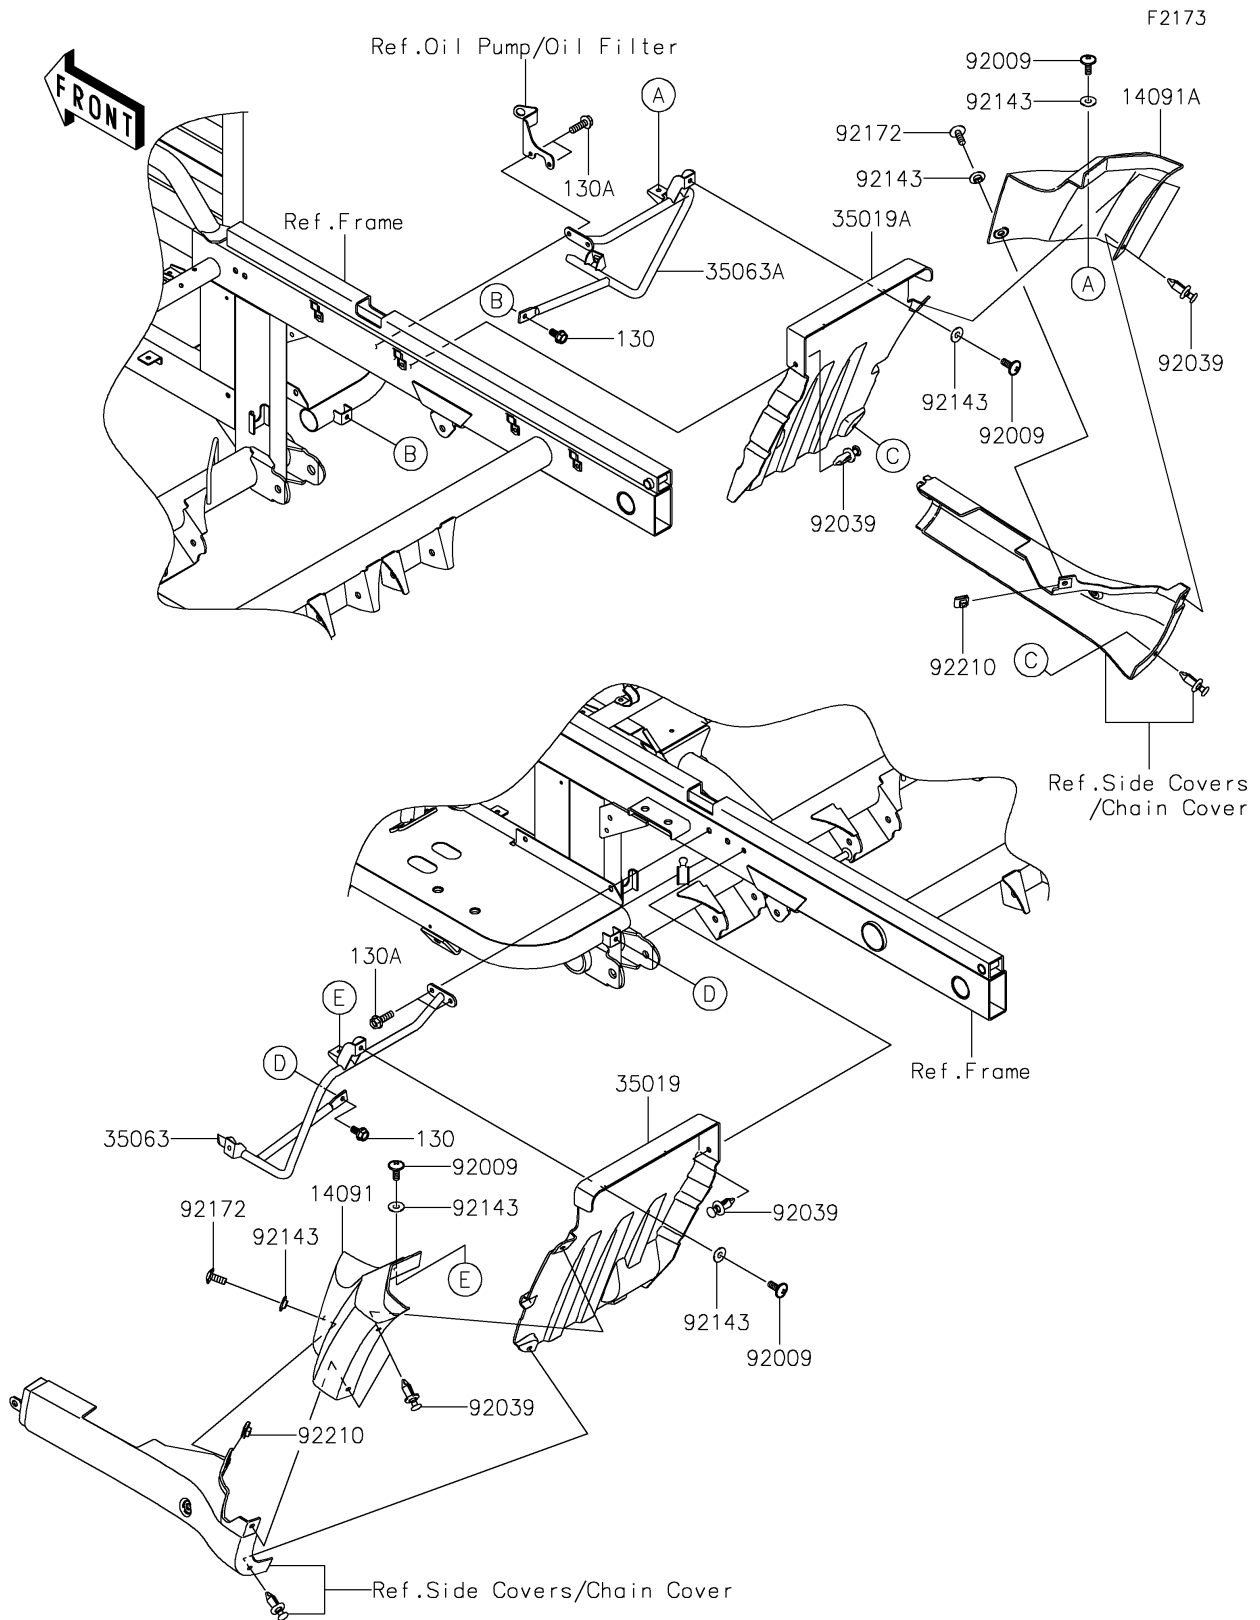

2023 MULE™ 4000 PARTS DIAGRAM

Flap

2023 MULE™ 4000 PARTS LIST

Flap

ITEM NAME	PART NUMBER	QUANTITY
COVER,REAR FENDER,LWR,LH,F.BLK (Ref # 14091)	14091-0819-6Z	1
COVER,REAR FENDER,LWR,RH,F.BLK (Ref # 14091A)	14091-0820-6Z	1
FLAP,RR,LH (Ref # 35019)	35019-0066	1
FLAP,RR,RH (Ref # 35019A)	35019-0067	1
STAY,RR,LH (Ref # 35063)	35063-0451	1
STAY,RR,RH (Ref # 35063A)	35063-0452	1
SCREW,6X16 (Ref # 92009)	92009-1621	4
RIVET (Ref # 92039)	92039-0776	6
COLLAR (Ref # 92143)	92143-1087	6
SCREW,TAPPING,6X20 (Ref # 92172)	92172-0488	2
NUT,LEAF SPRING,6MM (Ref # 92210)	92210-0624	2
BOLT-FLANGED,6X14 (Ref # 130)	130BA0614	2
BOLT-FLANGED,6X20 (Ref # 130A)	130BA0620	4