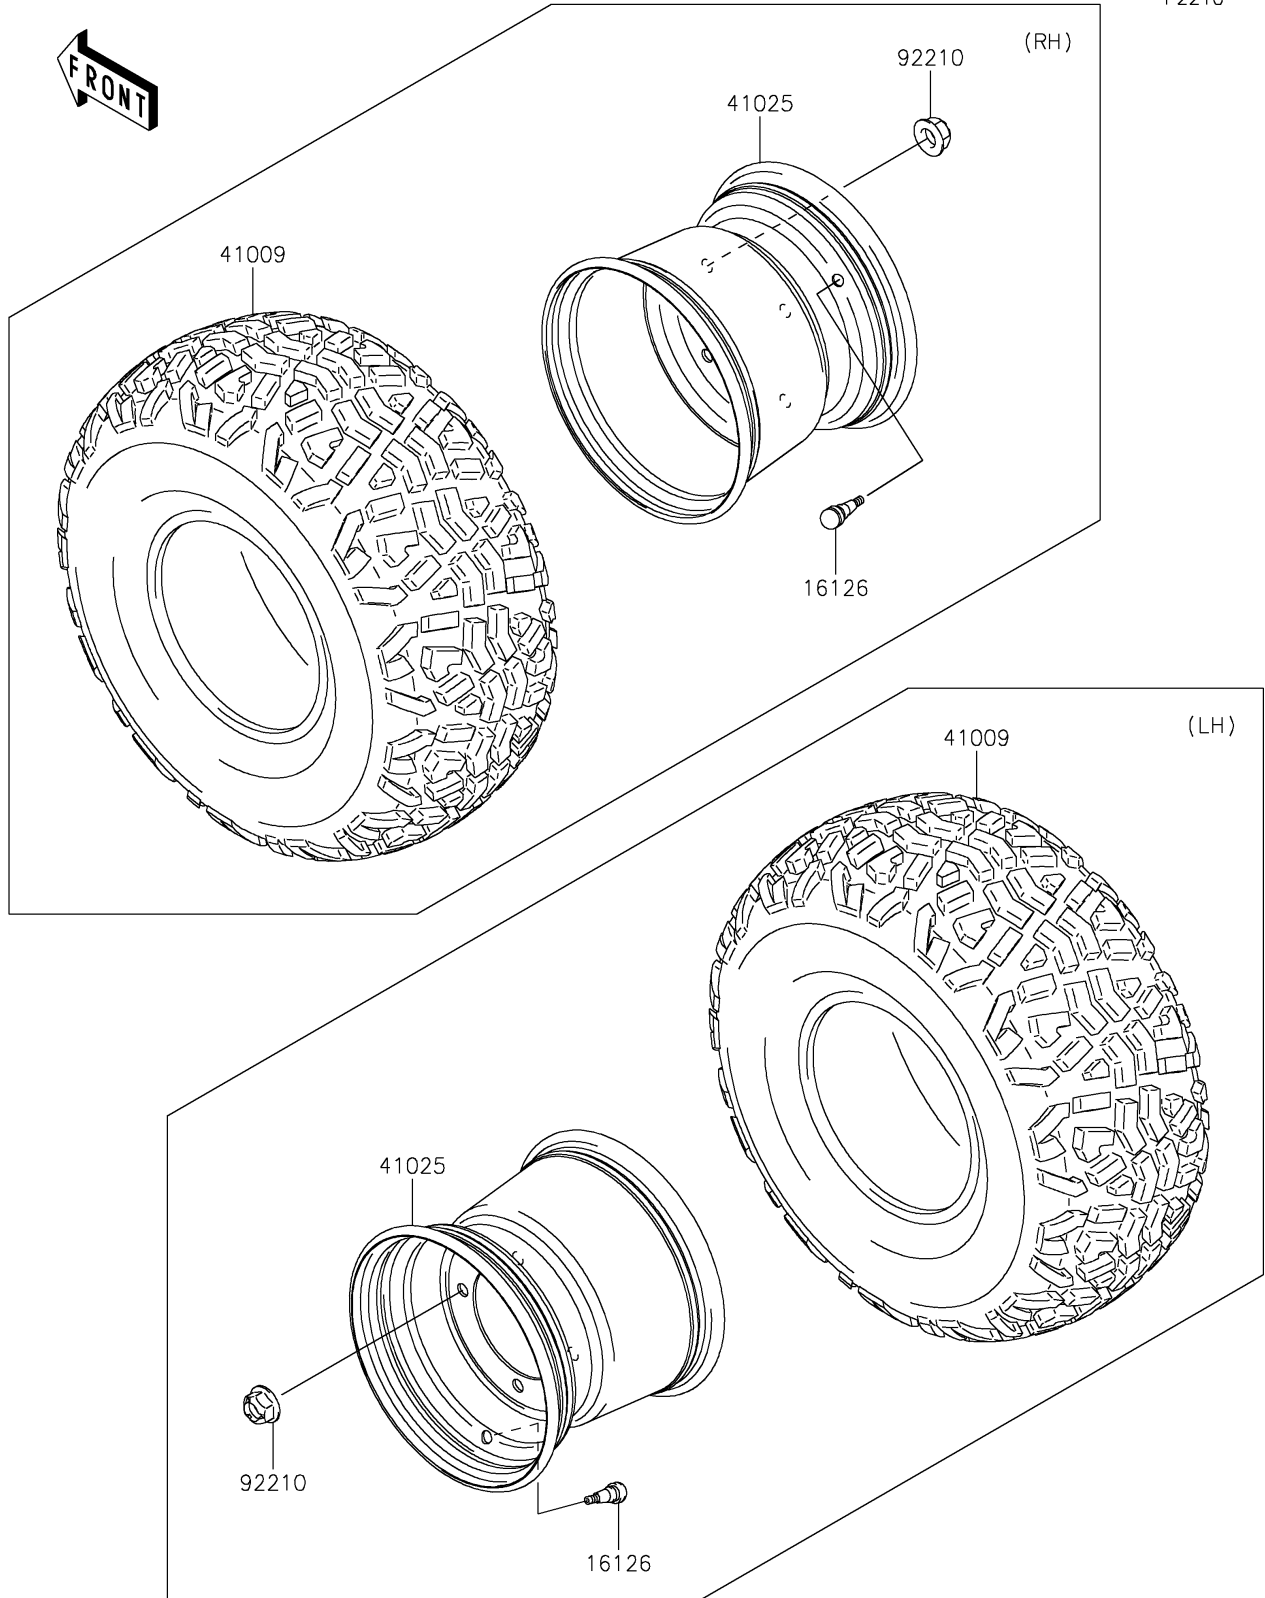

2021 MULE™ 4000 PARTS DIAGRAM

Wheels/Tires

F2210

2021 MULE™ 4000 PARTS LIST

Wheels/Tires

ITEM NAME	PART NUMBER	QUANTITY
VALVE (Ref # 16126)	16126-4001	4
TIRE,23X11.00-10 4PR (Ref # 41009)	41009-0294	4
RIM,10X8.5AT,F.S.BLACK (Ref # 41025)	41025-7504-397	4
NUT,12MM (Ref # 92210)	92210-0603	16