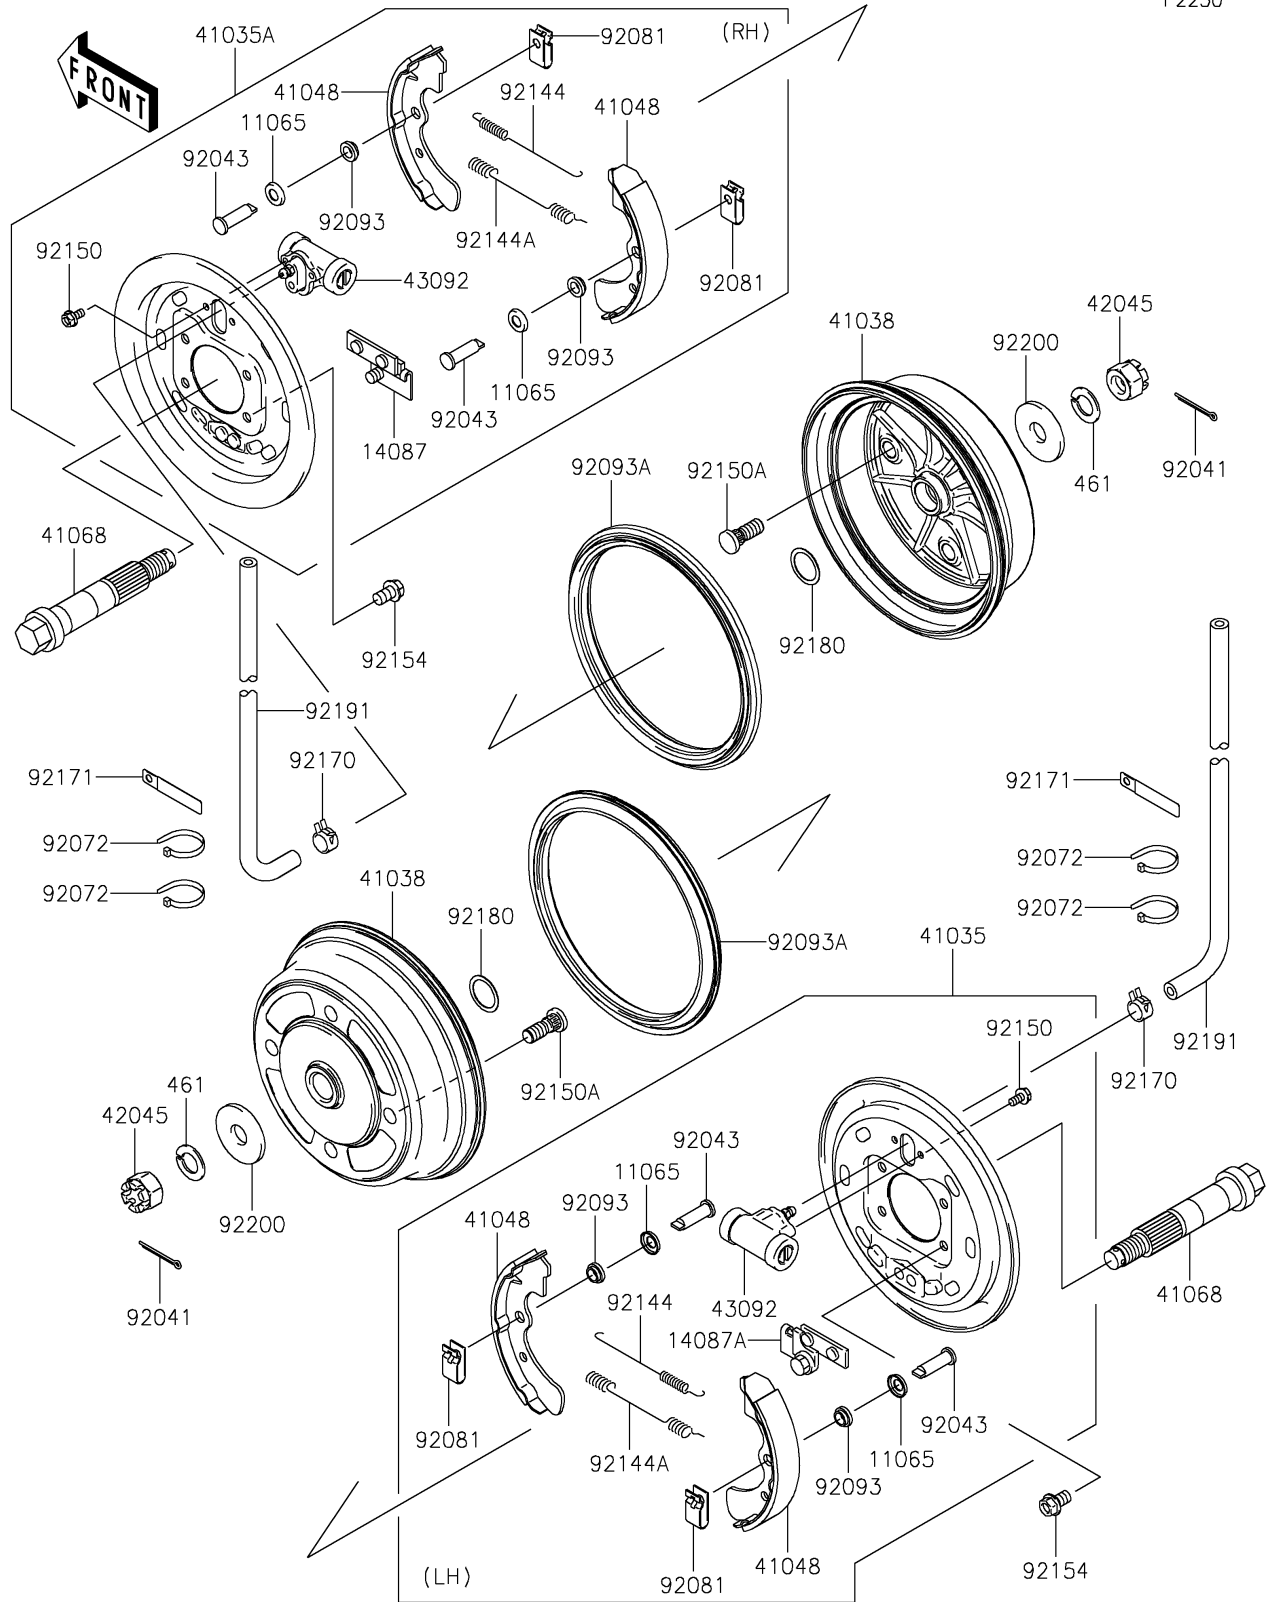

2021 MULE™ 4000 PARTS DIAGRAM

Front Hubs/Brakes

F2230

2021 MULE™ 4000 PARTS LIST

Front Hubs/Brakes

ITEM NAME	PART NUMBER	QUANTITY
CAP (Ref # 11065)	11065-1175	4
RETAINER-ASSY,RH (Ref # 14087)	14087-1001	1
RETAINER-ASSY,LH (Ref # 14087A)	14087-1002	1
PANEL-ASSY-BRAKE,FR,LH (Ref # 41035)	41035-7502	1
PANEL-ASSY-BRAKE,FR,RH (Ref # 41035A)	41035-7504	1
DRUM,FRONT BRAKE (Ref # 41038)	41038-0034	2
SHOE-BRAKE (Ref # 41048)	41048-7501	4
AXLE,FR (Ref # 41068)	41068-1296	2
NUT,CASTLE,18MM (Ref # 42045)	42045-018	2
CYLINDER,FRONT BRAKE PANEL (Ref # 43092)	43092-1054	2
COTTER,4.0X35 (Ref # 92041)	92041-1053	2
PIN (Ref # 92043)	92043-1636	4
BAND,L=123 (Ref # 92072)	92072-030	4
SPRING,SHOE CLAMP (Ref # 92081)	92081-1904	4
SEAL (Ref # 92093)	92093-1532	4
SEAL,BS184.8X13.5ZS (Ref # 92093A)	92093-1543	2
SPRING,BRAKE (Ref # 92144)	92144-1300	2
SPRING,BRAKE (Ref # 92144A)	92144-1301	2
BOLT,FLANGED,6X12 (Ref # 92150)	92150-1166	4
BOLT (Ref # 92150A)	92150-1366	8
BOLT,FLANGED,10X16 (Ref # 92154)	92154-0803	8
CLAMP (Ref # 92170)	92170-2042	2
CLAMP,L=60 (Ref # 92171)	92171-0652	2
SHIM,25.2X32.5X0.6 (Ref # 92180)	92180-1353	2
TUBE,4.7X9.5X1100 (Ref # 92191)	92191-1525	2
WASHER,18.5X52X4.5 (Ref # 92200)	92200-1474	2
WASHER-SPRING,18MM (Ref # 461)	461DA1800	2