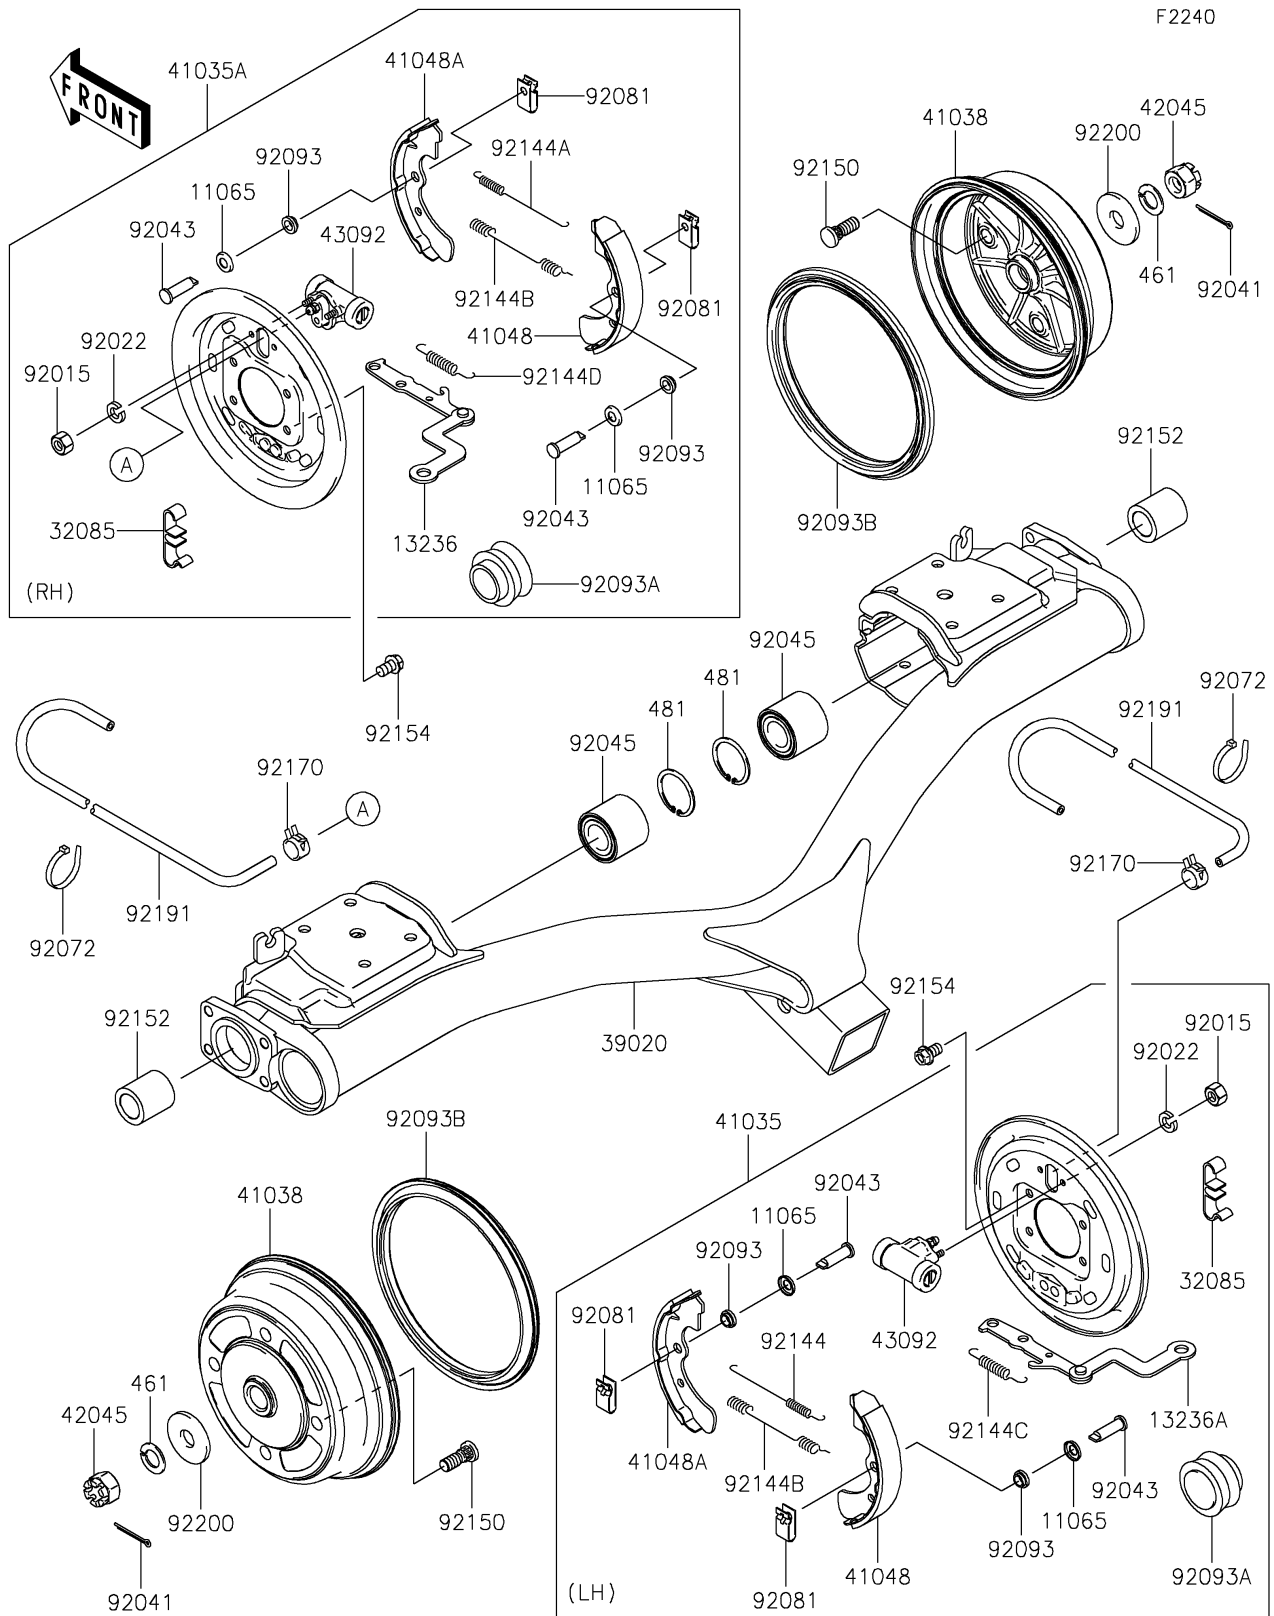

2021 MULE™ 4000 PARTS DIAGRAM

Rear Hubs/Brakes

2021 MULE™ 4000 PARTS LIST

Rear Hubs/Brakes

ITEM NAME	PART NUMBER	QUANTITY
CAP (Ref # 11065)	11065-1175	4
LEVER-COMP,RR BRAKE PANEL,RH (Ref # 13236)	13236-1355	1
LEVER-COMP,RR BRAKE PANEL,LH (Ref # 13236A)	13236-1356	1
STOPPER,REAR BRAKE LEVER (Ref # 32085)	32085-1298	2
BRACKET-COMP-REAR SUSP (Ref # 39020)	39020-0004	1
PANEL-ASSY-BRAKE,RR,LH (Ref # 41035)	41035-7506	1
PANEL-ASSY-BRAKE,RR,RH (Ref # 41035A)	41035-7508	1
DRUM,REAR BRAKE (Ref # 41038)	41038-0035	2
SHOE-BRAKE (Ref # 41048)	41048-7502	2
SHOE-BRAKE (Ref # 41048A)	41048-7503	2
NUT,CASTLE,18MM (Ref # 42045)	42045-018	2
CYLINDER,REAR WHEEL (Ref # 43092)	43092-1053	2
NUT,6MM (Ref # 92015)	92015-1729	4
WASHER,SPRING,6MM (Ref # 92022)	92022-1951	4
COTTER,4.0X35 (Ref # 92041)	92041-1053	2
PIN (Ref # 92043)	92043-1636	4
BEARING-BALL,25BWD02CA68 (Ref # 92045)	92045-0107	2
BAND,L=123 (Ref # 92072)	92072-030	6
SPRING,SHOE CLAMP (Ref # 92081)	92081-1904	4
SEAL (Ref # 92093)	92093-1532	4
SEAL (Ref # 92093A)	92093-1533	2
SEAL,BS184.8X13.5ZS (Ref # 92093B)	92093-1543	2
SPRING,BRAKE (Ref # 92144)	92144-1299	1
SPRING,BRAKE (Ref # 92144A)	92144-1300	1
SPRING,BRAKE (Ref # 92144B)	92144-1301	2
SPRING,ROD,LH (Ref # 92144C)	92144-1302	1
SPRING,ROD,RH (Ref # 92144D)	92144-1303	1
BOLT (Ref # 92150)	92150-1366	8
COLLAR,25.1X38X40.8 (Ref # 92152)	92152-1276	2

2021 MULE™ 4000 PARTS LIST

Rear Hubs/Brakes

ITEM NAME	PART NUMBER	QUANTITY
BOLT,FLANGED,10X16 (Ref # 92154)	92154-0803	8
CLAMP (Ref # 92170)	92170-2042	2
TUBE,4.7X9.5X1100 (Ref # 92191)	92191-1525	2
WASHER,18.5X52X4.5 (Ref # 92200)	92200-1474	2
WASHER-SPRING,18MM (Ref # 461)	461DA1800	2
CIRCLIP-TYPE-C,52MM (Ref # 481)	481J5200	2