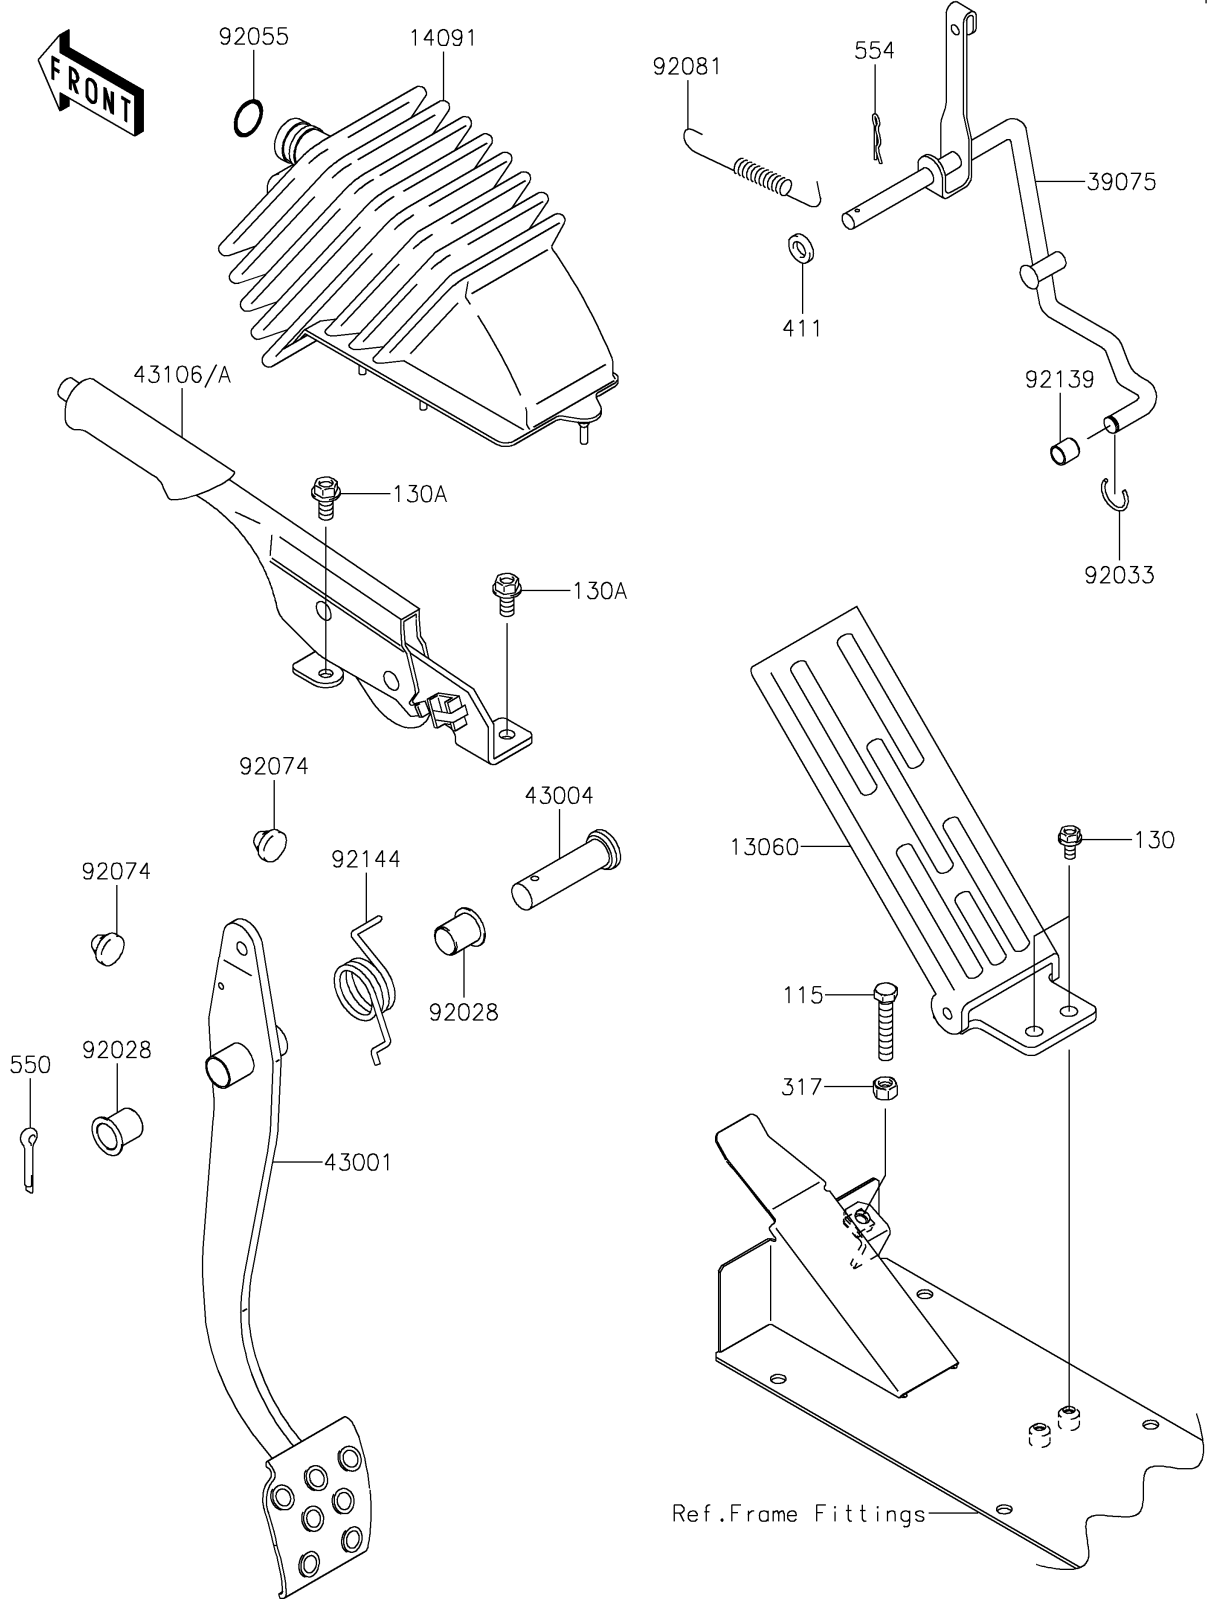

2021 MULE™ 4000 PARTS DIAGRAM

Brake Pedal/Throttle Lever

F2260

2021 MULE™ 4000 PARTS LIST

Brake Pedal/Throttle Lever

ITEM NAME	PART NUMBER	QUANTITY
PEDAL,THROTTLE (Ref # 13060)	13060-0023	1
COVER,PARKING LEVER (Ref # 14091)	14091-0067	1
LEVER-THROTTLE (Ref # 39075)	39075-0016	1
LEVER-BRAKE,PEDAL (Ref # 43001)	43001-1320	1
SHAFT-BRAKE (Ref # 43004)	43004-1128	1
LEVER-ASSY-PARKING BRAKE (Ref # 43106)	43106-0004	1
BUSHING (Ref # 92028)	92028-1571	2
RING-SNAP (Ref # 92033)	92033-1247	1
RING-O,18X24X3 (Ref # 92055)	92055-1633	1
PLUG,7X2 (Ref # 92074)	92074-028	2
SPRING (Ref # 92081)	92081-1922	1
BUSHING (Ref # 92139)	92139-0308	1
SPRING (Ref # 92144)	92144-1536	1
BOLT-SMALL-UPSET,8X40 (Ref # 115)	115AA0840	1
BOLT-FLANGED,6X12 (Ref # 130)	130AB0612	2
BOLT-FLANGED,8X16 (Ref # 130A)	130CA0816	2
NUT-HEX-SMALL,8MM (Ref # 317)	317BA0800	1
WASHER-PLAIN,10MM (Ref # 411)	411AA1000	1
PIN-COTTER,2.5X25 (Ref # 550)	550AA2525	1
PIN-SNAP,10MM (Ref # 554)	554DA1000	1