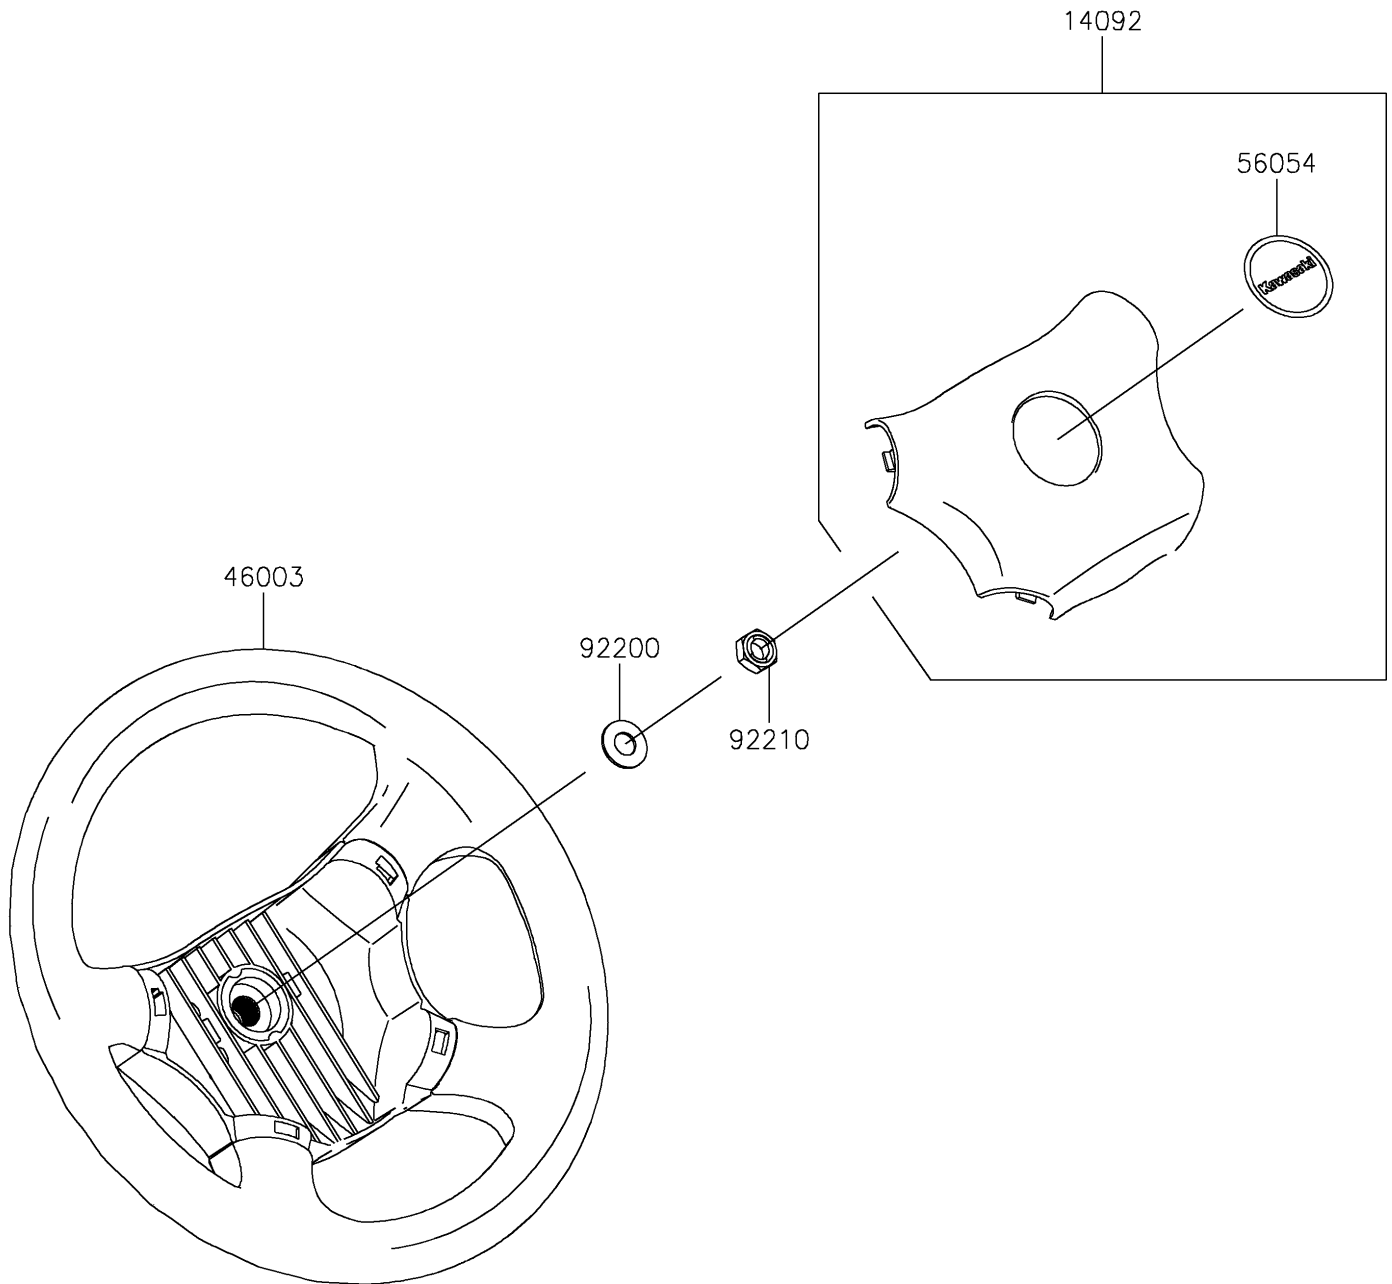

# 2021 MULE™ 4000 PARTS DIAGRAM

Steering Wheel(PMFNN)

F2311

## 2021 MULE™ 4000 PARTS LIST

Steering Wheel(PMFNN)

ITEM NAME	PART NUMBER	QUANTITY
COVER,HORN SWITCH (Ref # 14092)	14092-1029	1
HANDLE (Ref # 46003)	46003-0595	1
MARK,CENTER LOGO,KAWASAKI (Ref # 56054)	56054-1188	1
WASHER,12.1X25X1.6 (Ref # 92200)	92200-0455	1
NUT,LOCK,12MM (Ref # 92210)	92210-1249	1