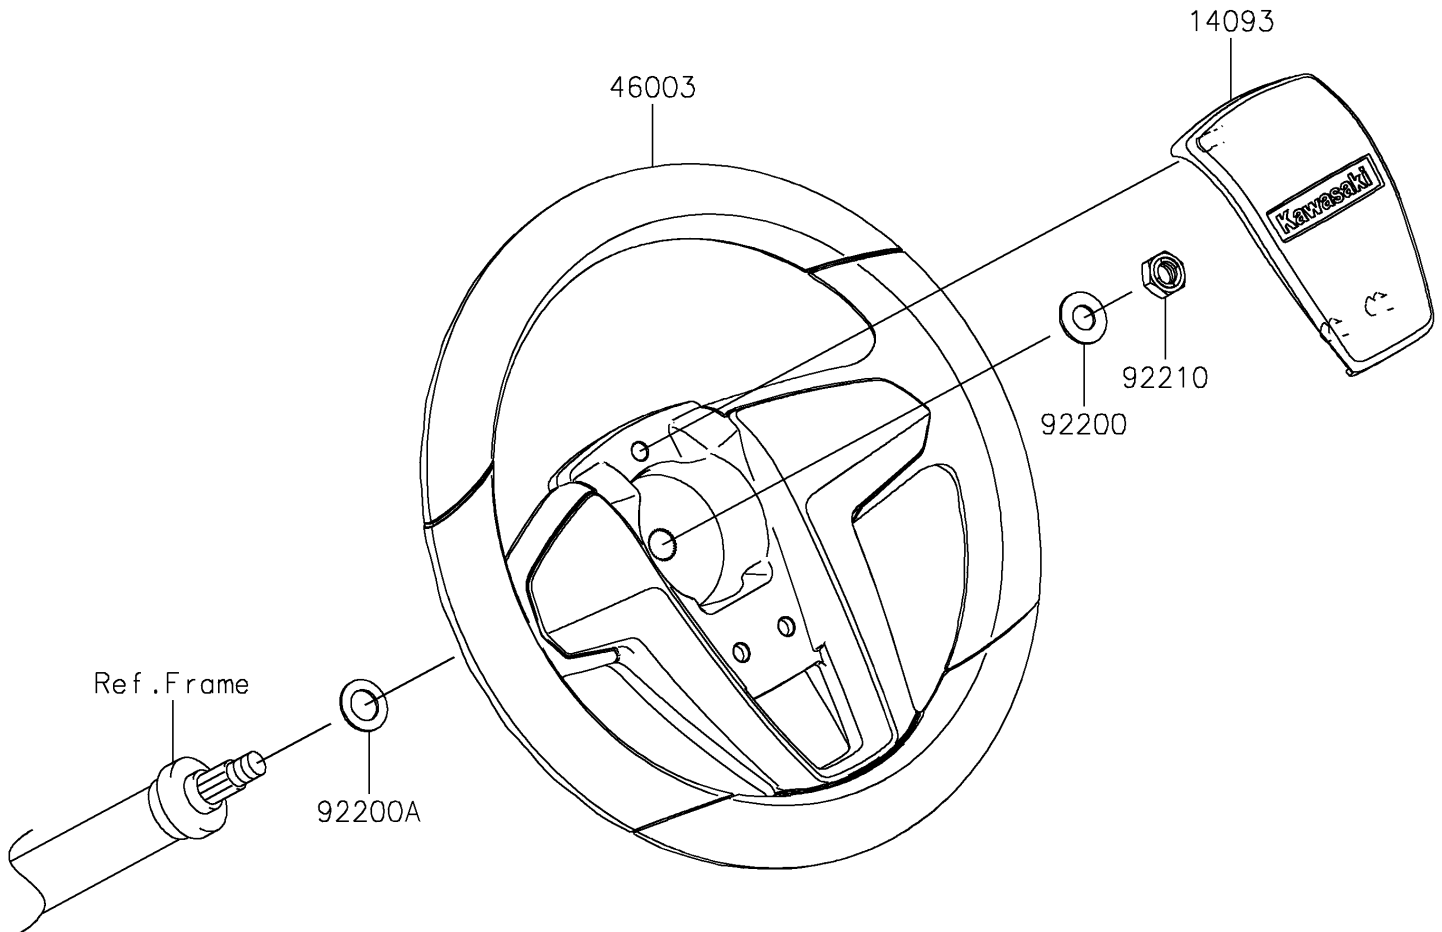

2023 MULE™ 4000 PARTS DIAGRAM

Steering Wheel(PNFNN/PPFNN)

F2311A

2023 MULE™ 4000 PARTS LIST

Steering Wheel(PNFNN/PPFNN)

ITEM NAME	PART NUMBER	QUANTITY
COVER,HORN SWITCH (Ref # 14093)	14093-1144	1
HANDLE (Ref # 46003)	46003-0808	1
WASHER,12.1X25X1.6 (Ref # 92200)	92200-0455	1
WASHER,15X25X1.6 (Ref # 92200A)	92200-0460	1
NUT,LOCK,12MM (Ref # 92210)	92210-1249	1