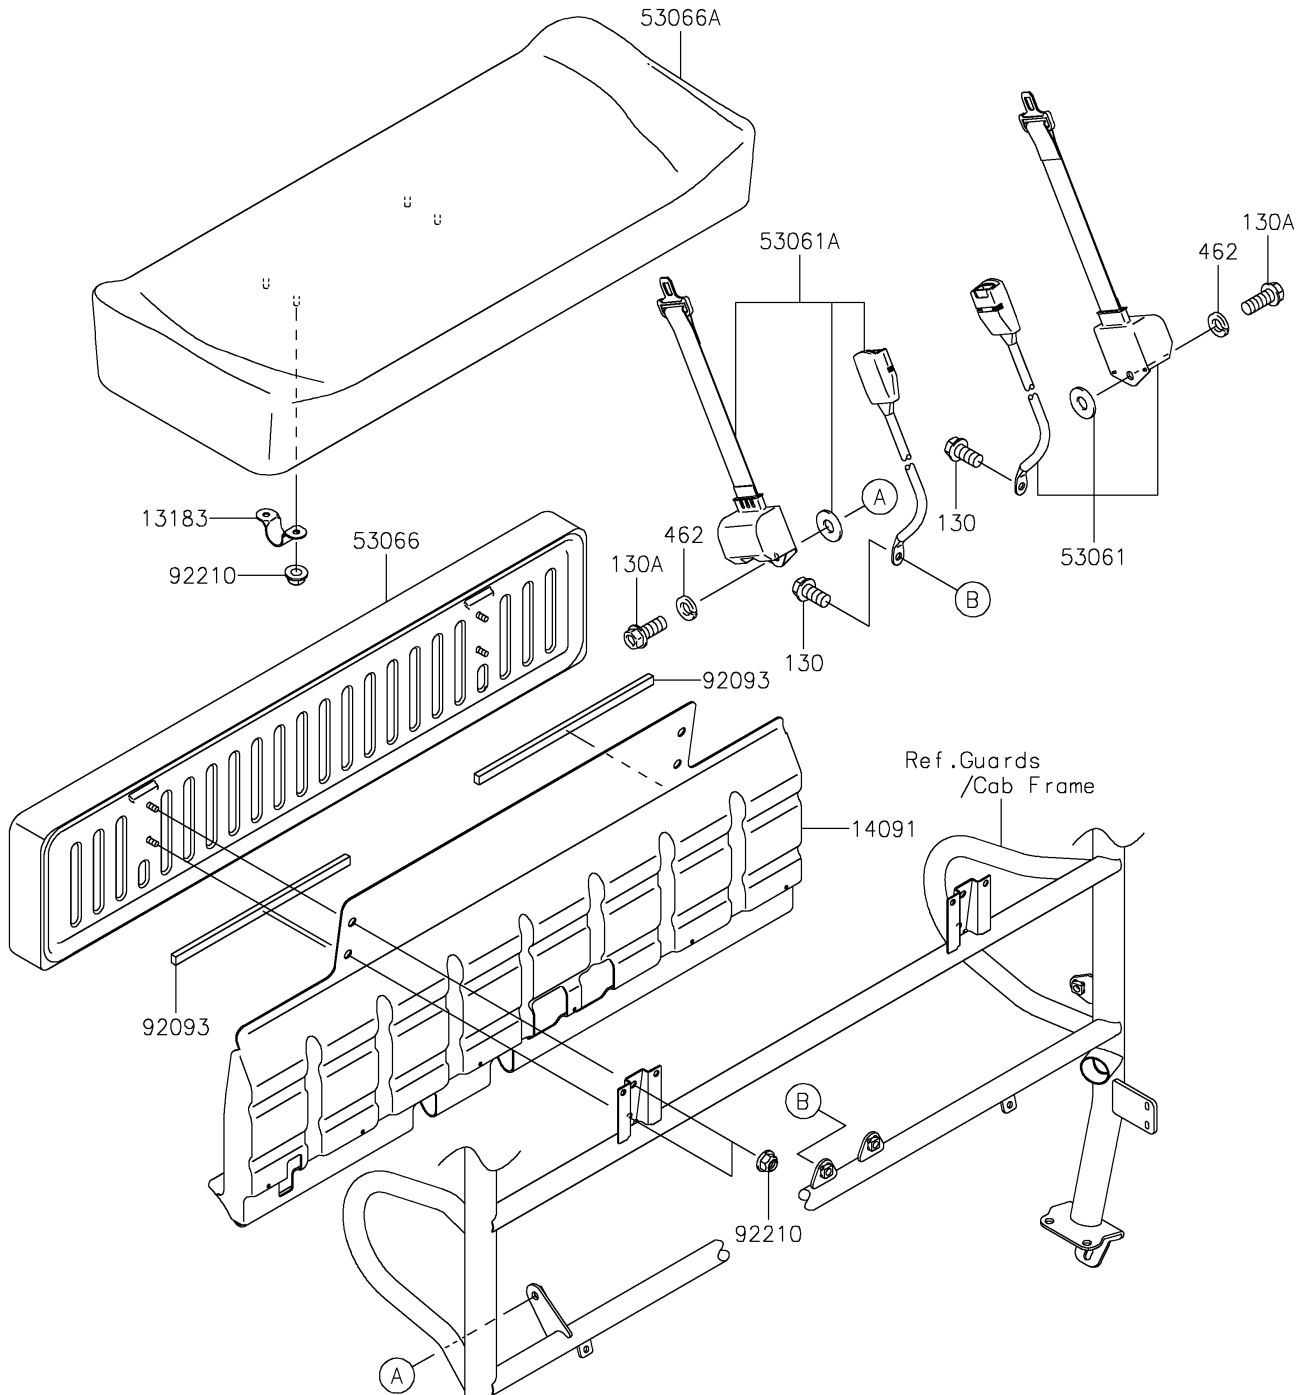

2021 MULE™ 4000 PARTS DIAGRAM

Seat

F2510

2021 MULE™ 4000 PARTS LIST

Seat

ITEM NAME	PART NUMBER	QUANTITY
PLATE,SEAT (Ref # 13183)	13183-1400	2
COVER,SEAT BACK (Ref # 14091)	14091-0529	1
BELT-SEAT,FR,RH (Ref # 53061)	53061-0315	1
BELT-SEAT,FR,LH (Ref # 53061A)	53061-0316	1
SEAT-ASSY,BACK,BLACK (Ref # 53066)	53066-0241-MA	1
SEAT-ASSY,FR,LWR,BLACK (Ref # 53066A)	53066-0274-MA	1
SEAL,L=408 (Ref # 92093)	92093-0024	2
NUT,FLANGED,LOCK,8MM (Ref # 92210)	92210-0005	8
BOLT-FLANGED,12X20 (Ref # 130)	130BA1220	2
BOLT-FLANGED,12X25 (Ref # 130A)	130BB1225	2
WASHER-SPRING,12MM (Ref # 462)	462DB1200	2