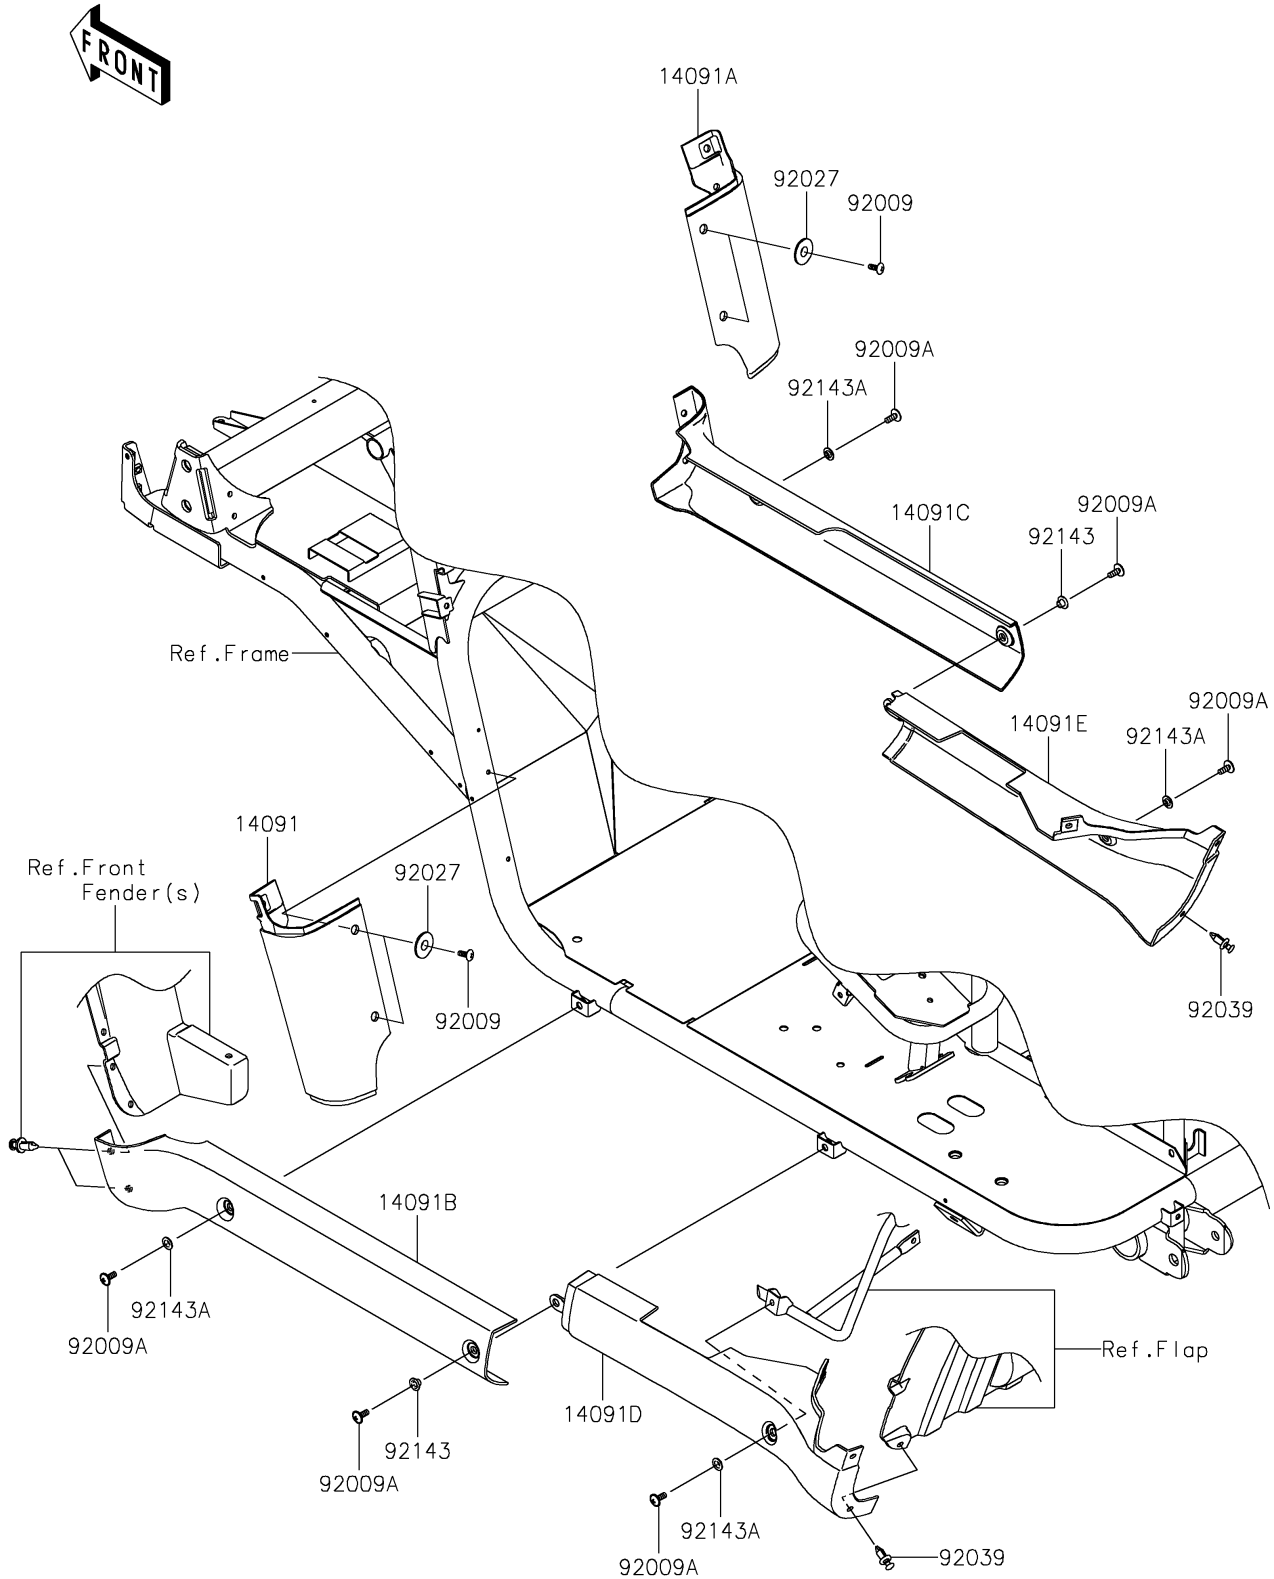

# 2021 MULE™ 4000 PARTS DIAGRAM

Side Covers/Chain Cover

F2610

## 2021 MULE™ 4000 PARTS LIST

### Side Covers/Chain Cover

ITEM NAME	PART NUMBER	QUANTITY
COVER,FR FENDER,LWR,LH,F.BLACK (Ref # 14091)	14091-0821-6Z	1
COVER,FR FENDER,LWR,RH,F.BLACK (Ref # 14091A)	14091-0822-6Z	1
COVER,SIDE STEP,FR,LH,F.BLACK (Ref # 14091B)	14091-0823-6Z	1
COVER,SIDE STEP,FR,RH,F.BLACK (Ref # 14091C)	14091-0824-6Z	1
COVER,SIDE STEP,RR,LH,F.BLACK (Ref # 14091D)	14091-0900-6Z	1
COVER,SIDE STEP,RR,RH,F.BLACK (Ref # 14091E)	14091-0901-6Z	1
SCREW,TAPPING,6X16 (Ref # 92009)	92009-1166	4
SCREW,6X16 (Ref # 92009A)	92009-1621	6
COLLAR,L=4.7 (Ref # 92027)	92027-1964	4
RIVET (Ref # 92039)	92039-0776	2
COLLAR (Ref # 92143)	92143-1057	2
COLLAR (Ref # 92143A)	92143-1087	4