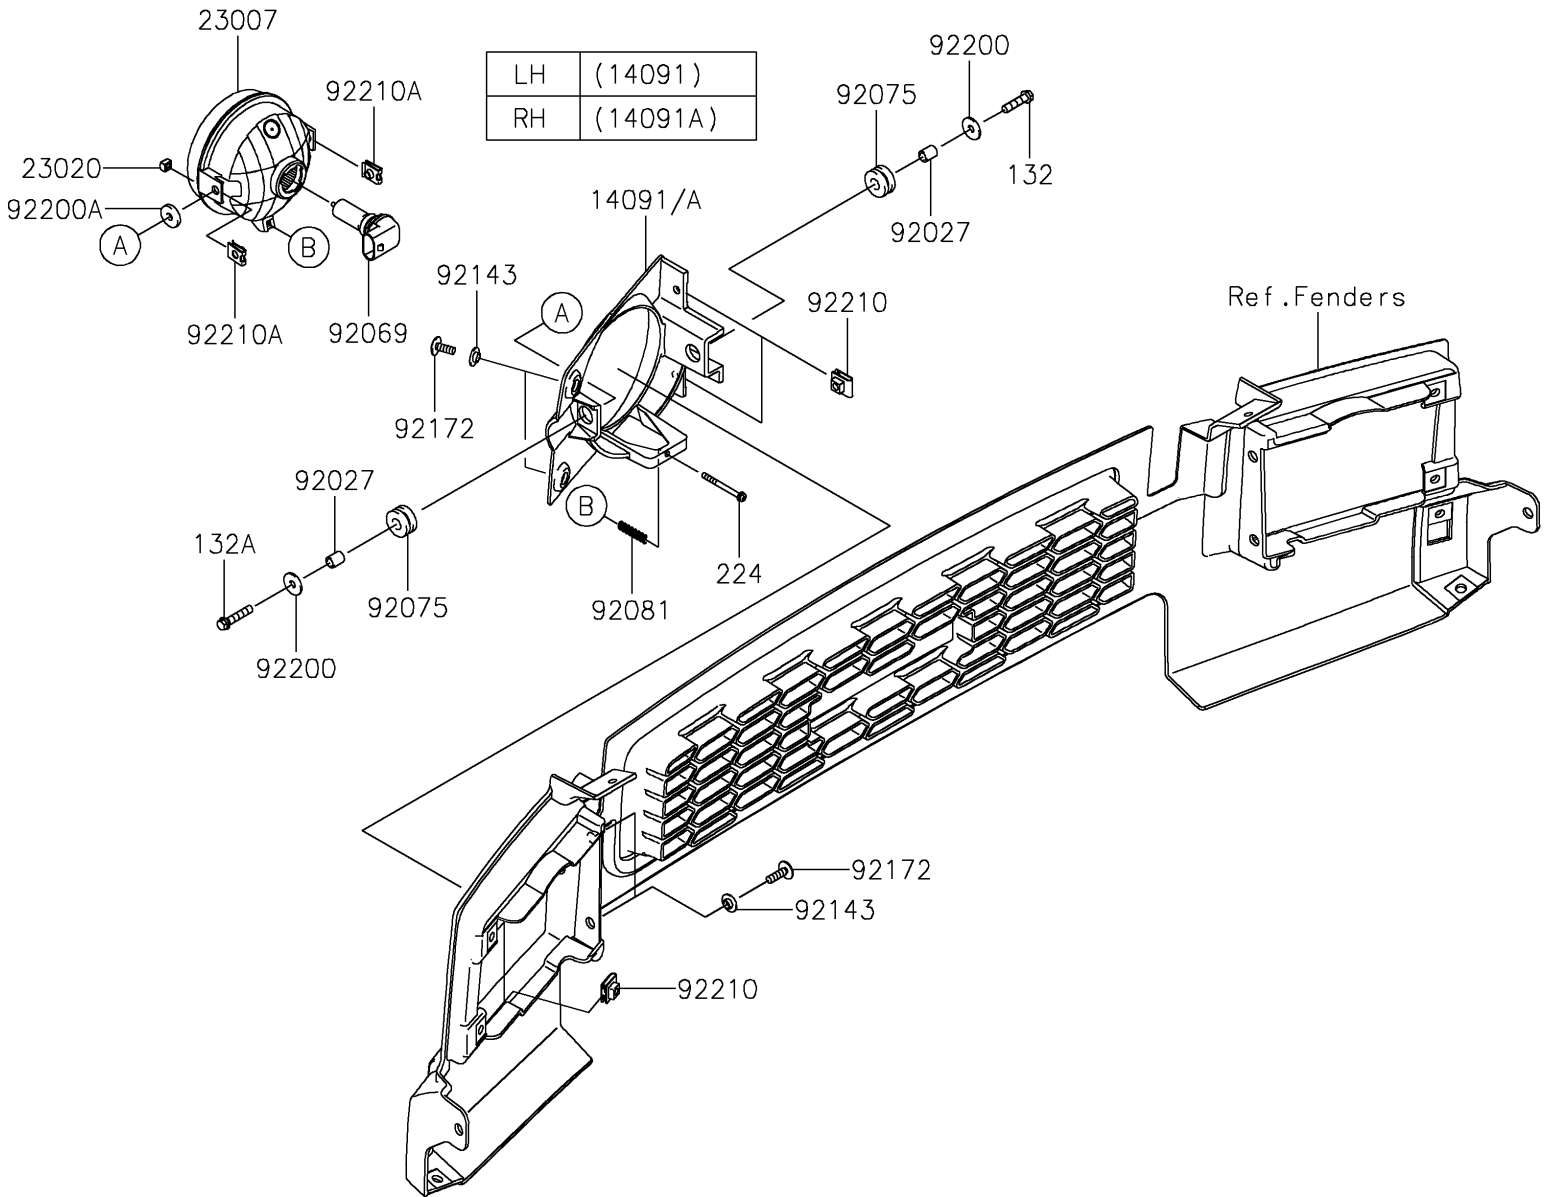

2021 MULE™ 4000 PARTS DIAGRAM

Headlight(s)

F2710

2021 MULE™ 4000 PARTS LIST

Headlight(s)

ITEM NAME	PART NUMBER	QUANTITY
COVER,HEAD LAMP,LH (Ref # 14091)	14091-0827	1
COVER,HEAD LAMP,RH (Ref # 14091A)	14091-0828	1
LENS-COMP,HEAD LAMP (Ref # 23007)	23007-0220	2
NUT,4MM,FOCUS ADJUST (Ref # 23020)	23020-018	2
COLLAR,6.8X10X12 (Ref # 92027)	92027-162	4
BULB,12V 35/35W (Ref # 92069)	92069-0102	2
DAMPER,10X24X12 (Ref # 92075)	92075-1690	4
SPRING,FOCUS ADJUST (Ref # 92081)	92081-1896	2
COLLAR (Ref # 92143)	92143-1087	8
SCREW,TAPPING,6X20 (Ref # 92172)	92172-0488	8
WASHER,6.5X20X1.6 (Ref # 92200)	92200-0283	4
WASHER,6.5X20X3.2 (Ref # 92200A)	92200-0359	2
NUT,LEAF SPRING,6MM (Ref # 92210)	92210-0624	8
NUT (Ref # 92210A)	92210-1125	4
BOLT-FLANGED-SMALL,6X25 (Ref # 132)	132BA0625	2
BOLT-FLANGED-SMALL,6X30 (Ref # 132A)	132BA0630	2
SCREW-PAN-WP-CROS,4X45 (Ref # 224)	224AA0445	2