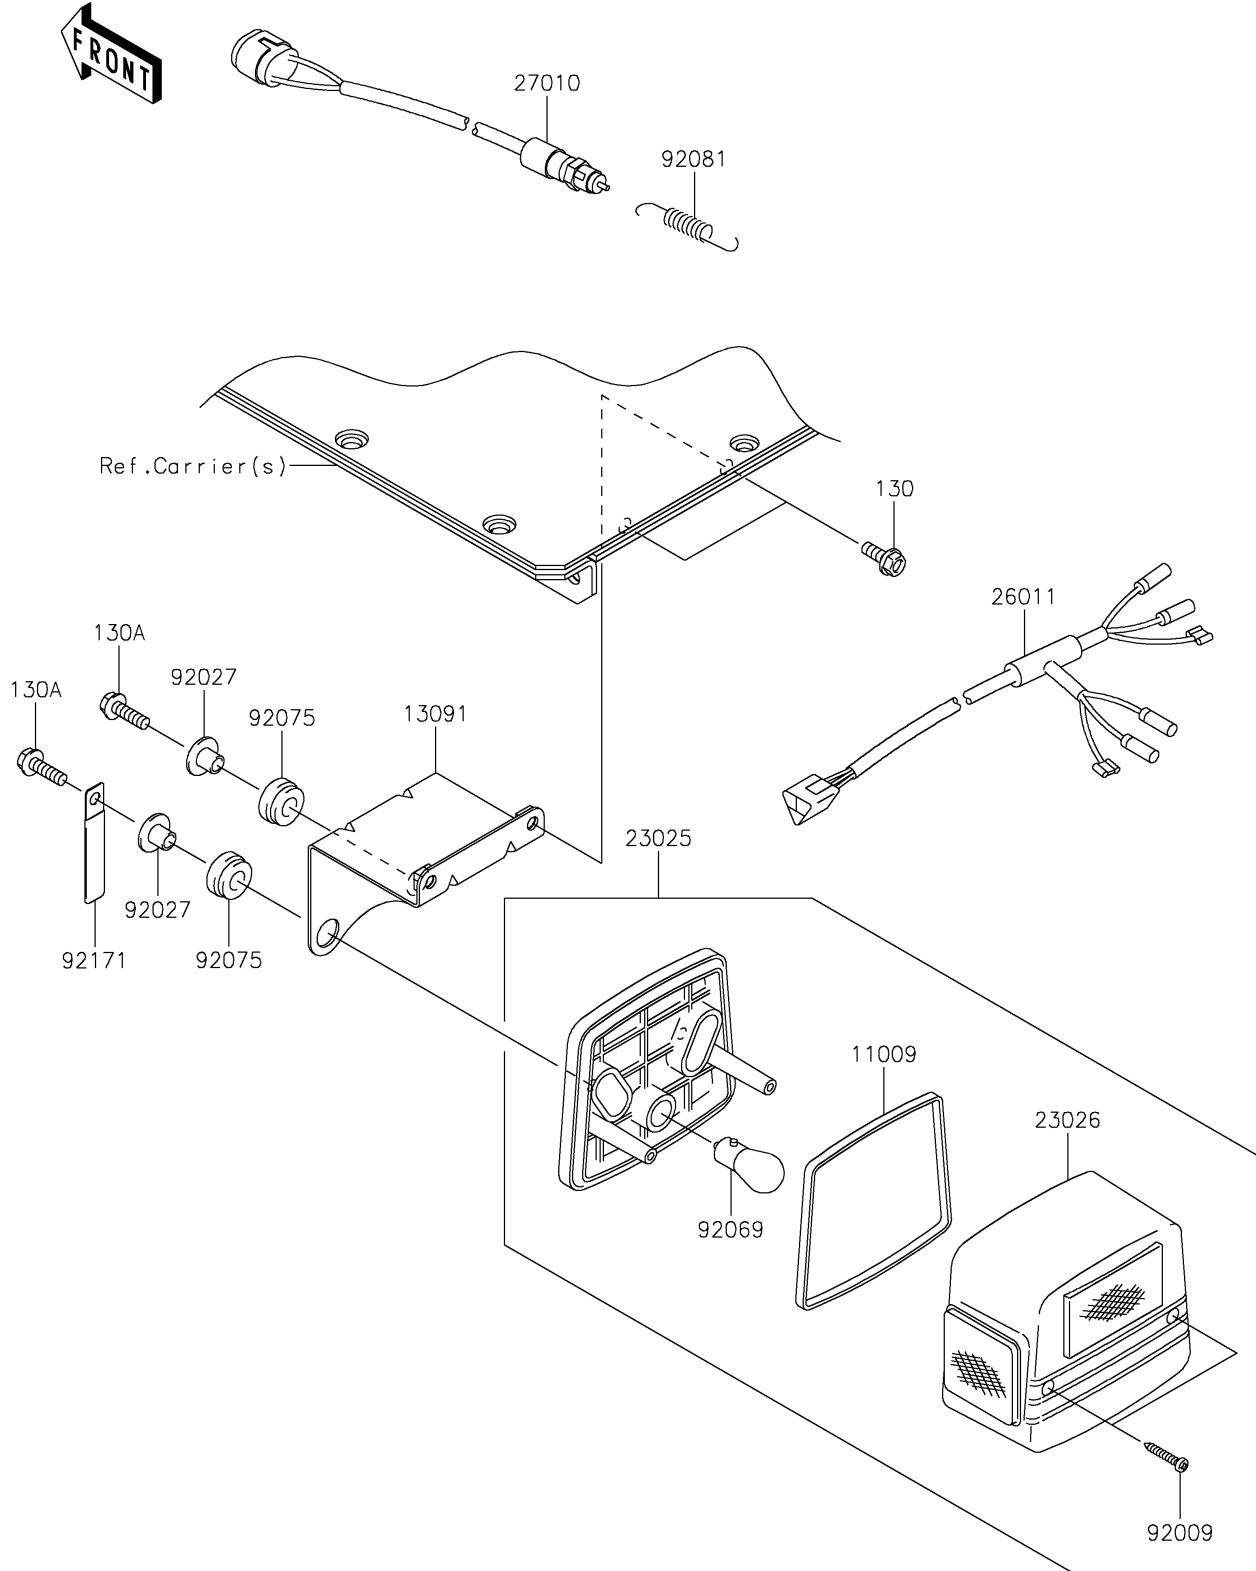

2021 MULE™ 4000 PARTS DIAGRAM

Taillight(s)

F2720

2021 MULE™ 4000 PARTS LIST

Taillight(s)

ITEM NAME	PART NUMBER	QUANTITY
GASKET,TAIL LAMP (Ref # 11009)	11009-1215	2
HOLDER,TAIL LAMP (Ref # 13091)	13091-1743	2
LAMP-TAIL (Ref # 23025)	23025-1042	2
LENS,TAIL LAMP (Ref # 23026)	23026-1019	2
WIRE-LEAD (Ref # 26011)	26011-1756	1
SWITCH,BRAKE LAMP (Ref # 27010)	27010-1301	1
SCREW,TAPPING,4X25 (Ref # 92009)	92009-1069	4
COLLAR,L=11.1 (Ref # 92027)	92027-194	4
BULB,12V 21/5W (Ref # 92069)	92069-1011	2
DAMPER (Ref # 92075)	92075-277	4
SPRING,HOOK RETURN (Ref # 92081)	92081-1466	1
CLAMP,L=60 (Ref # 92171)	92171-0652	2
BOLT-FLANGED,6X16 (Ref # 130)	130BA0616	4
BOLT-FLANGED,6X20 (Ref # 130A)	130BA0620	4