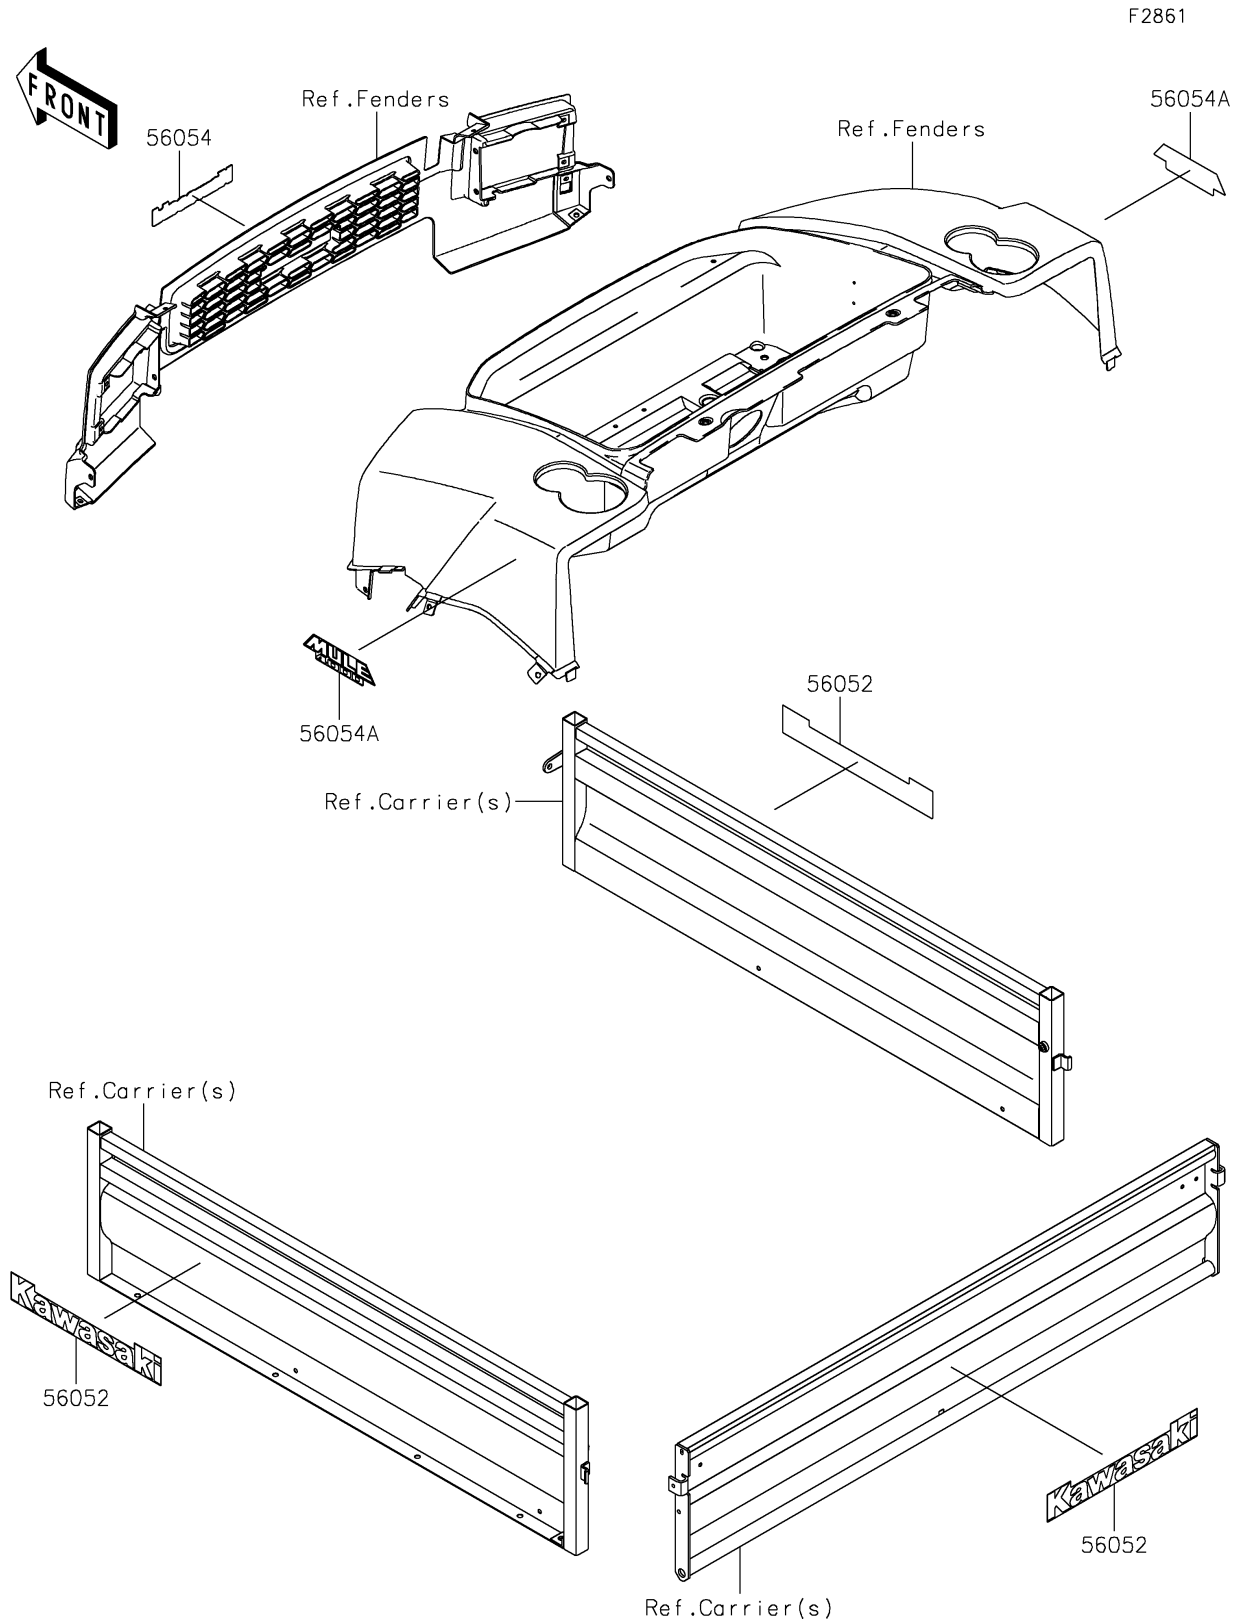

2021 MULE™ 4000 PARTS DIAGRAM

Decals

2021 MULE™ 4000 PARTS LIST

Decals

ITEM NAME	PART NUMBER	QUANTITY
MARK,KAWASAKI (Ref # 56052)	56052-1809	3
MARK,FRONT GRILL,KAWASAKI (Ref # 56054)	56054-0216	1
MARK,FR FENDER,MULE4000 (Ref # 56054A)	56054-1519	2