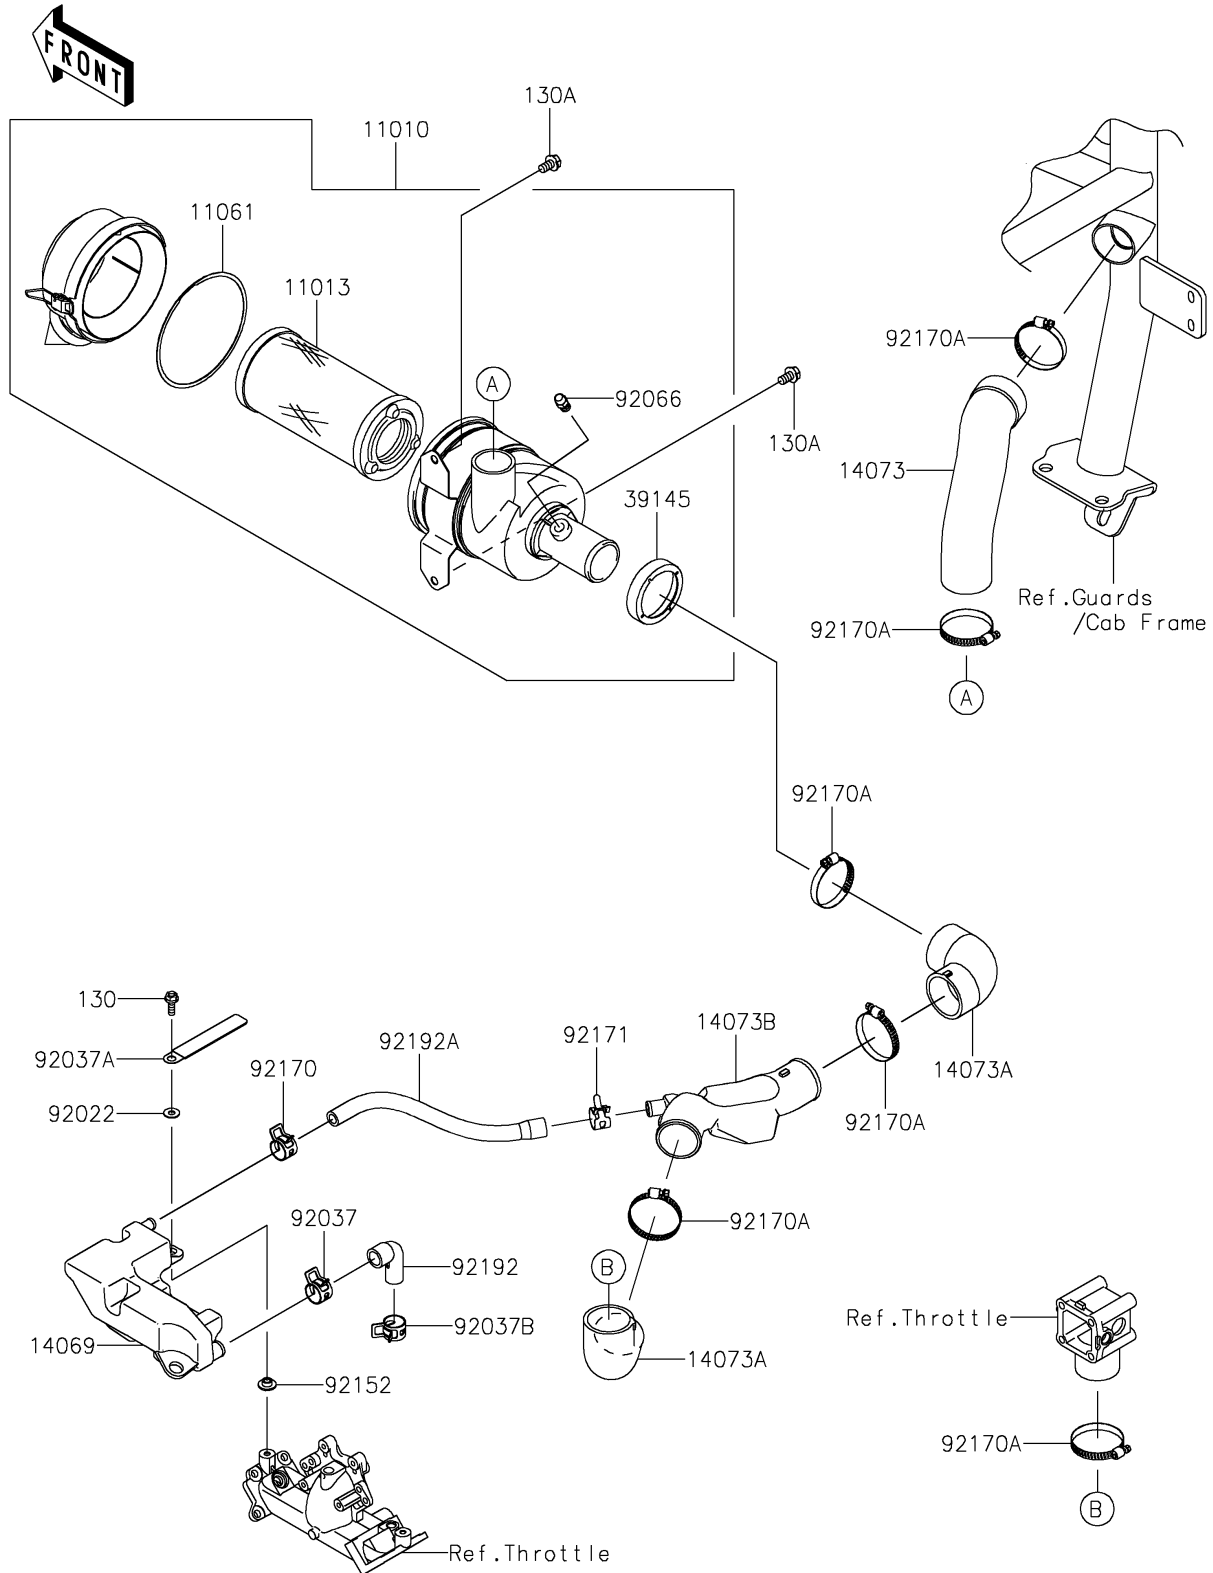

# 2021 MULE™ 4010 4x4® FE PARTS DIAGRAM

Air Cleaner

E1130

## 2021 MULE™ 4010 4x4® FE PARTS LIST

### Air Cleaner

ITEM NAME	PART NUMBER	QUANTITY
FILTER-ASSY-AIR (Ref # 11010)	11010-0885	1
ELEMENT-AIR FILTER (Ref # 11013)	11013-1290	1
GASKET,AIR FILTER (Ref # 11061)	11061-1078	1
BREATHER (Ref # 14069)	14069-0018	1
DUCT,RR BAR-A/C (Ref # 14073)	14073-0236	1
DUCT (Ref # 14073A)	14073-0773	2
DUCT (Ref # 14073B)	14073-0784	1
TRIM-SEAL (Ref # 39145)	39145-1133	1
WASHER,6.5X16X1.0 (Ref # 92022)	92022-1093	1
CLAMP,HOSE CLIP (Ref # 92037)	92037-1460	1
CLAMP,HARNESS,L=100 (Ref # 92037A)	92037-1636	1
CLAMP (Ref # 92037B)	92037-1678	1
PLUG (Ref # 92066)	92066-0914	1
COLLAR (Ref # 92152)	92152-2069	1
CLAMP (Ref # 92170)	92170-1491	1
CLAMP (Ref # 92170A)	92170-1674	6
CLAMP,18.8MM (Ref # 92171)	92171-2056	1
TUBE,CRANKCASE-BREATHER (Ref # 92192)	92192-1285	1
TUBE,BREATHER-INTAKE DUCT (Ref # 92192A)	92192-1855	1
BOLT-FLANGED,6X18 (Ref # 130)	130BA0618	1
BOLT-FLANGED,8X14 (Ref # 130A)	130BB0814	2