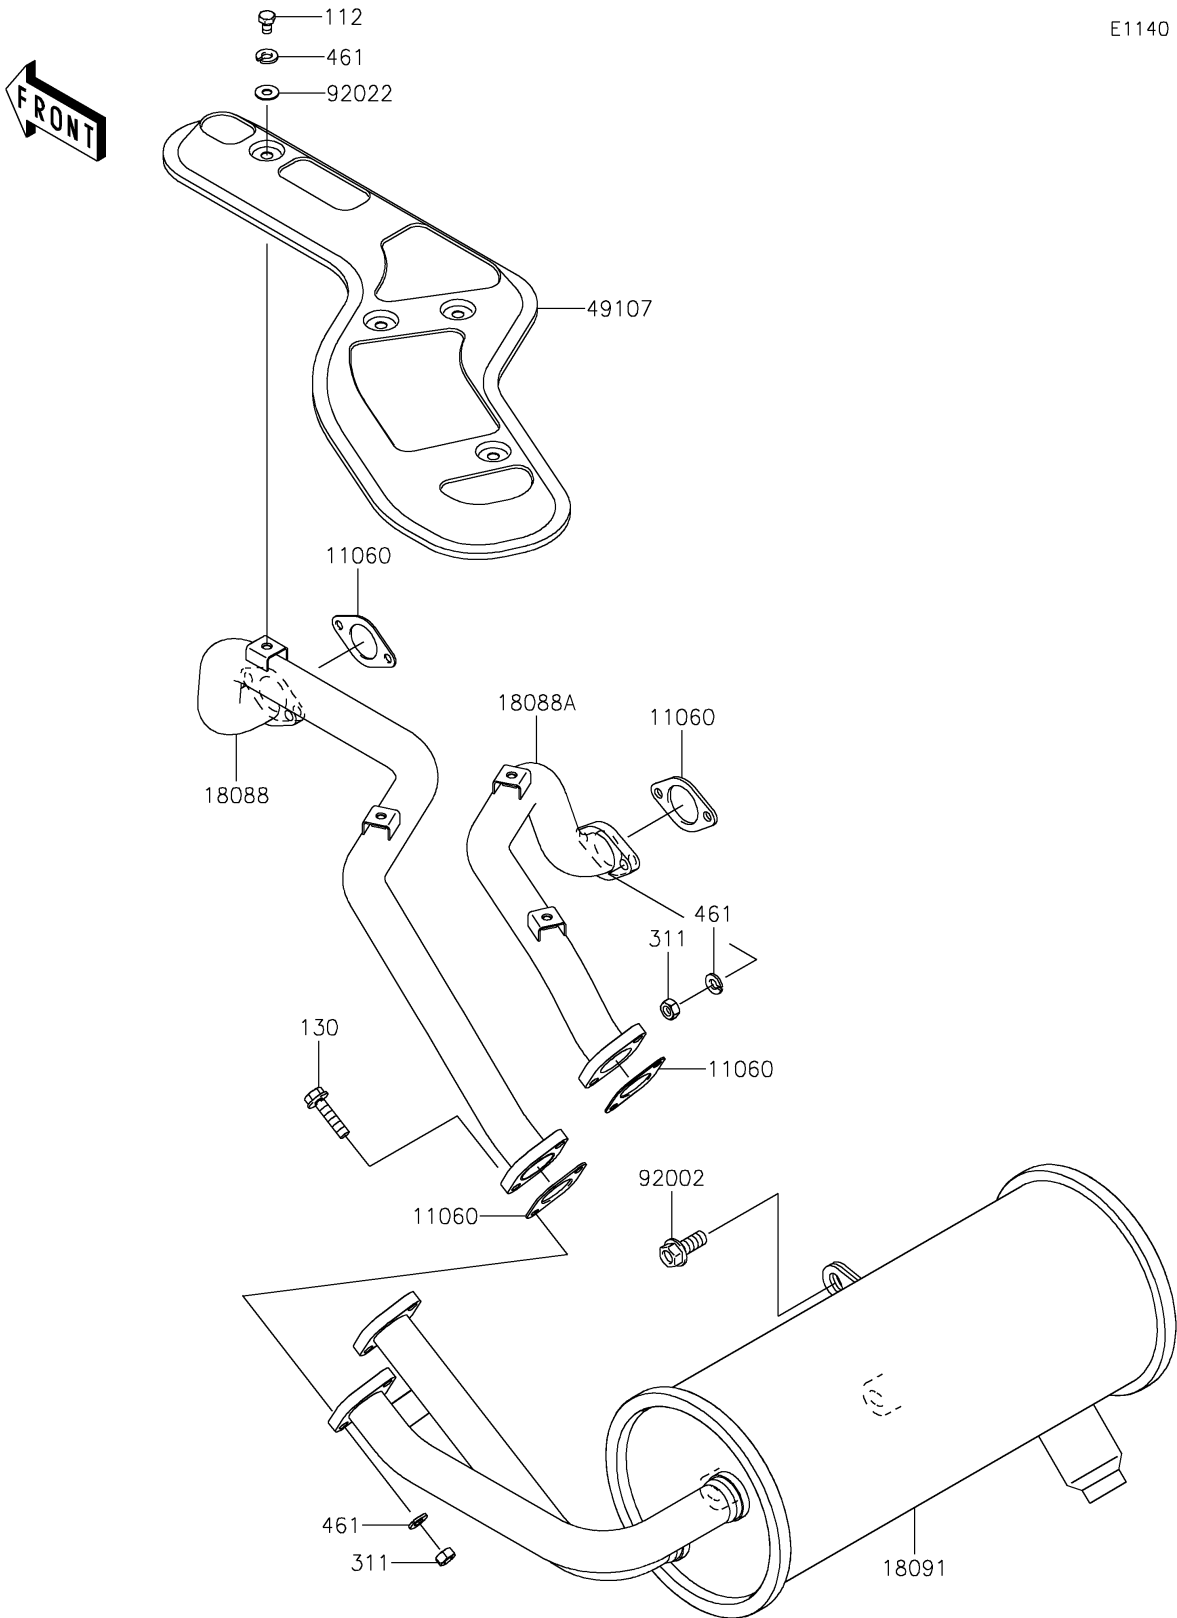

2022 MULE™ 4010 4x4 FE PARTS DIAGRAM

Muffler(s)

E1140

2022 MULE™ 4010 4x4 FE PARTS LIST

Muffler(s)

| ITEM NAME | PART NUMBER | QUANTITY |
|-----------------------------------|-------------|----------|
| GASKET,EXHAUST PIPE (Ref # 11060) | 11060-2079 | 4 |
| PIPE-EXHAUST,FR (Ref # 18088) | 18088-0518 | 1 |
| PIPE-EXHAUST,RR (Ref # 18088A) | 18088-0519 | 1 |
| BODY-COMP-MUFFLER (Ref # 18091) | 18091-1104 | 1 |
| COVER-EXHAUST PIPE (Ref # 49107) | 49107-1211 | 1 |
| BOLT,8X20 (Ref # 92002) | 92002-1250 | 3 |
| WASHER,6.5X16X1.0 (Ref # 92022) | 92022-1093 | 4 |
| BOLT-UPSET,6X10 (Ref # 112) | 112BA0610 | 4 |
| BOLT-FLANGED,6X25 (Ref # 130) | 130BA0625 | 4 |
| NUT-HEX,6MM (Ref # 311) | 311BA0600 | 8 |
| WASHER-SPRING,6MM (Ref # 461) | 461DA0600 | 12 |